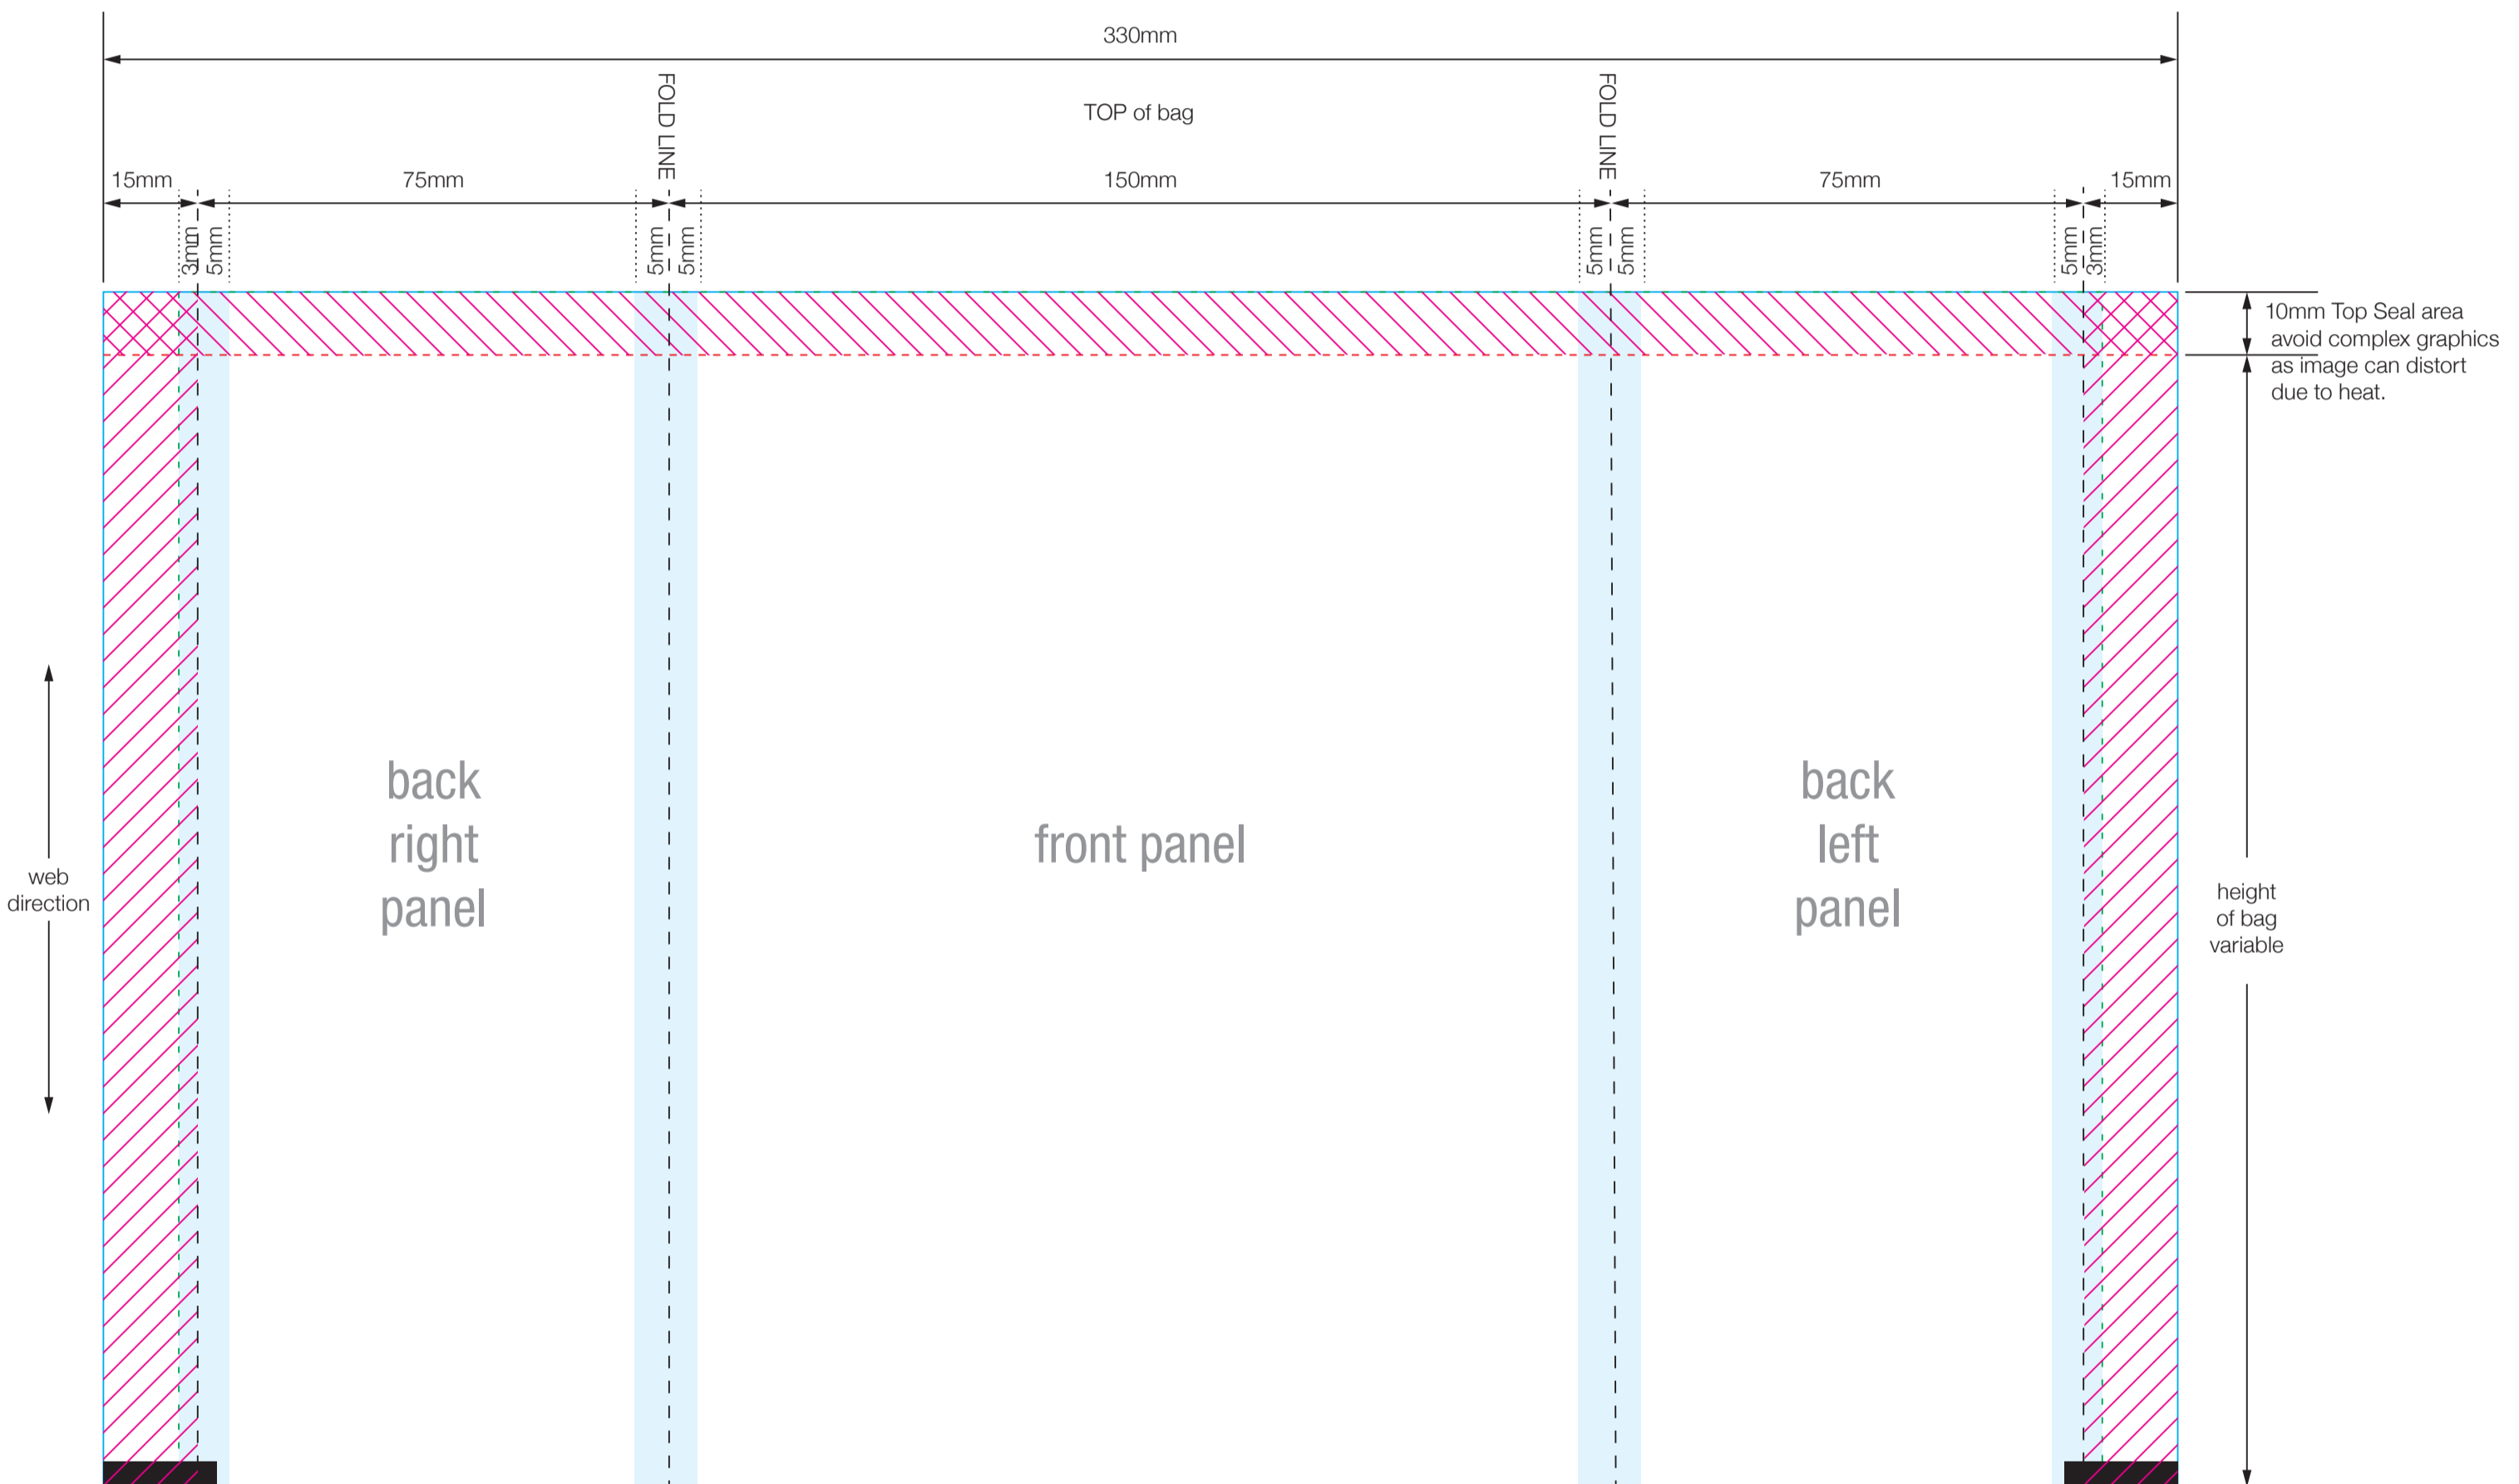

flexible packaging

# centre seal bag

bag size: 150mm x variable

- = Seal area - Colour but no type
- = Fold area - Colour but no type
- = Eye mark 18 x 4mm

made in Australia & available NOW

labelsalive™

SCAN ME

qlm.com.au