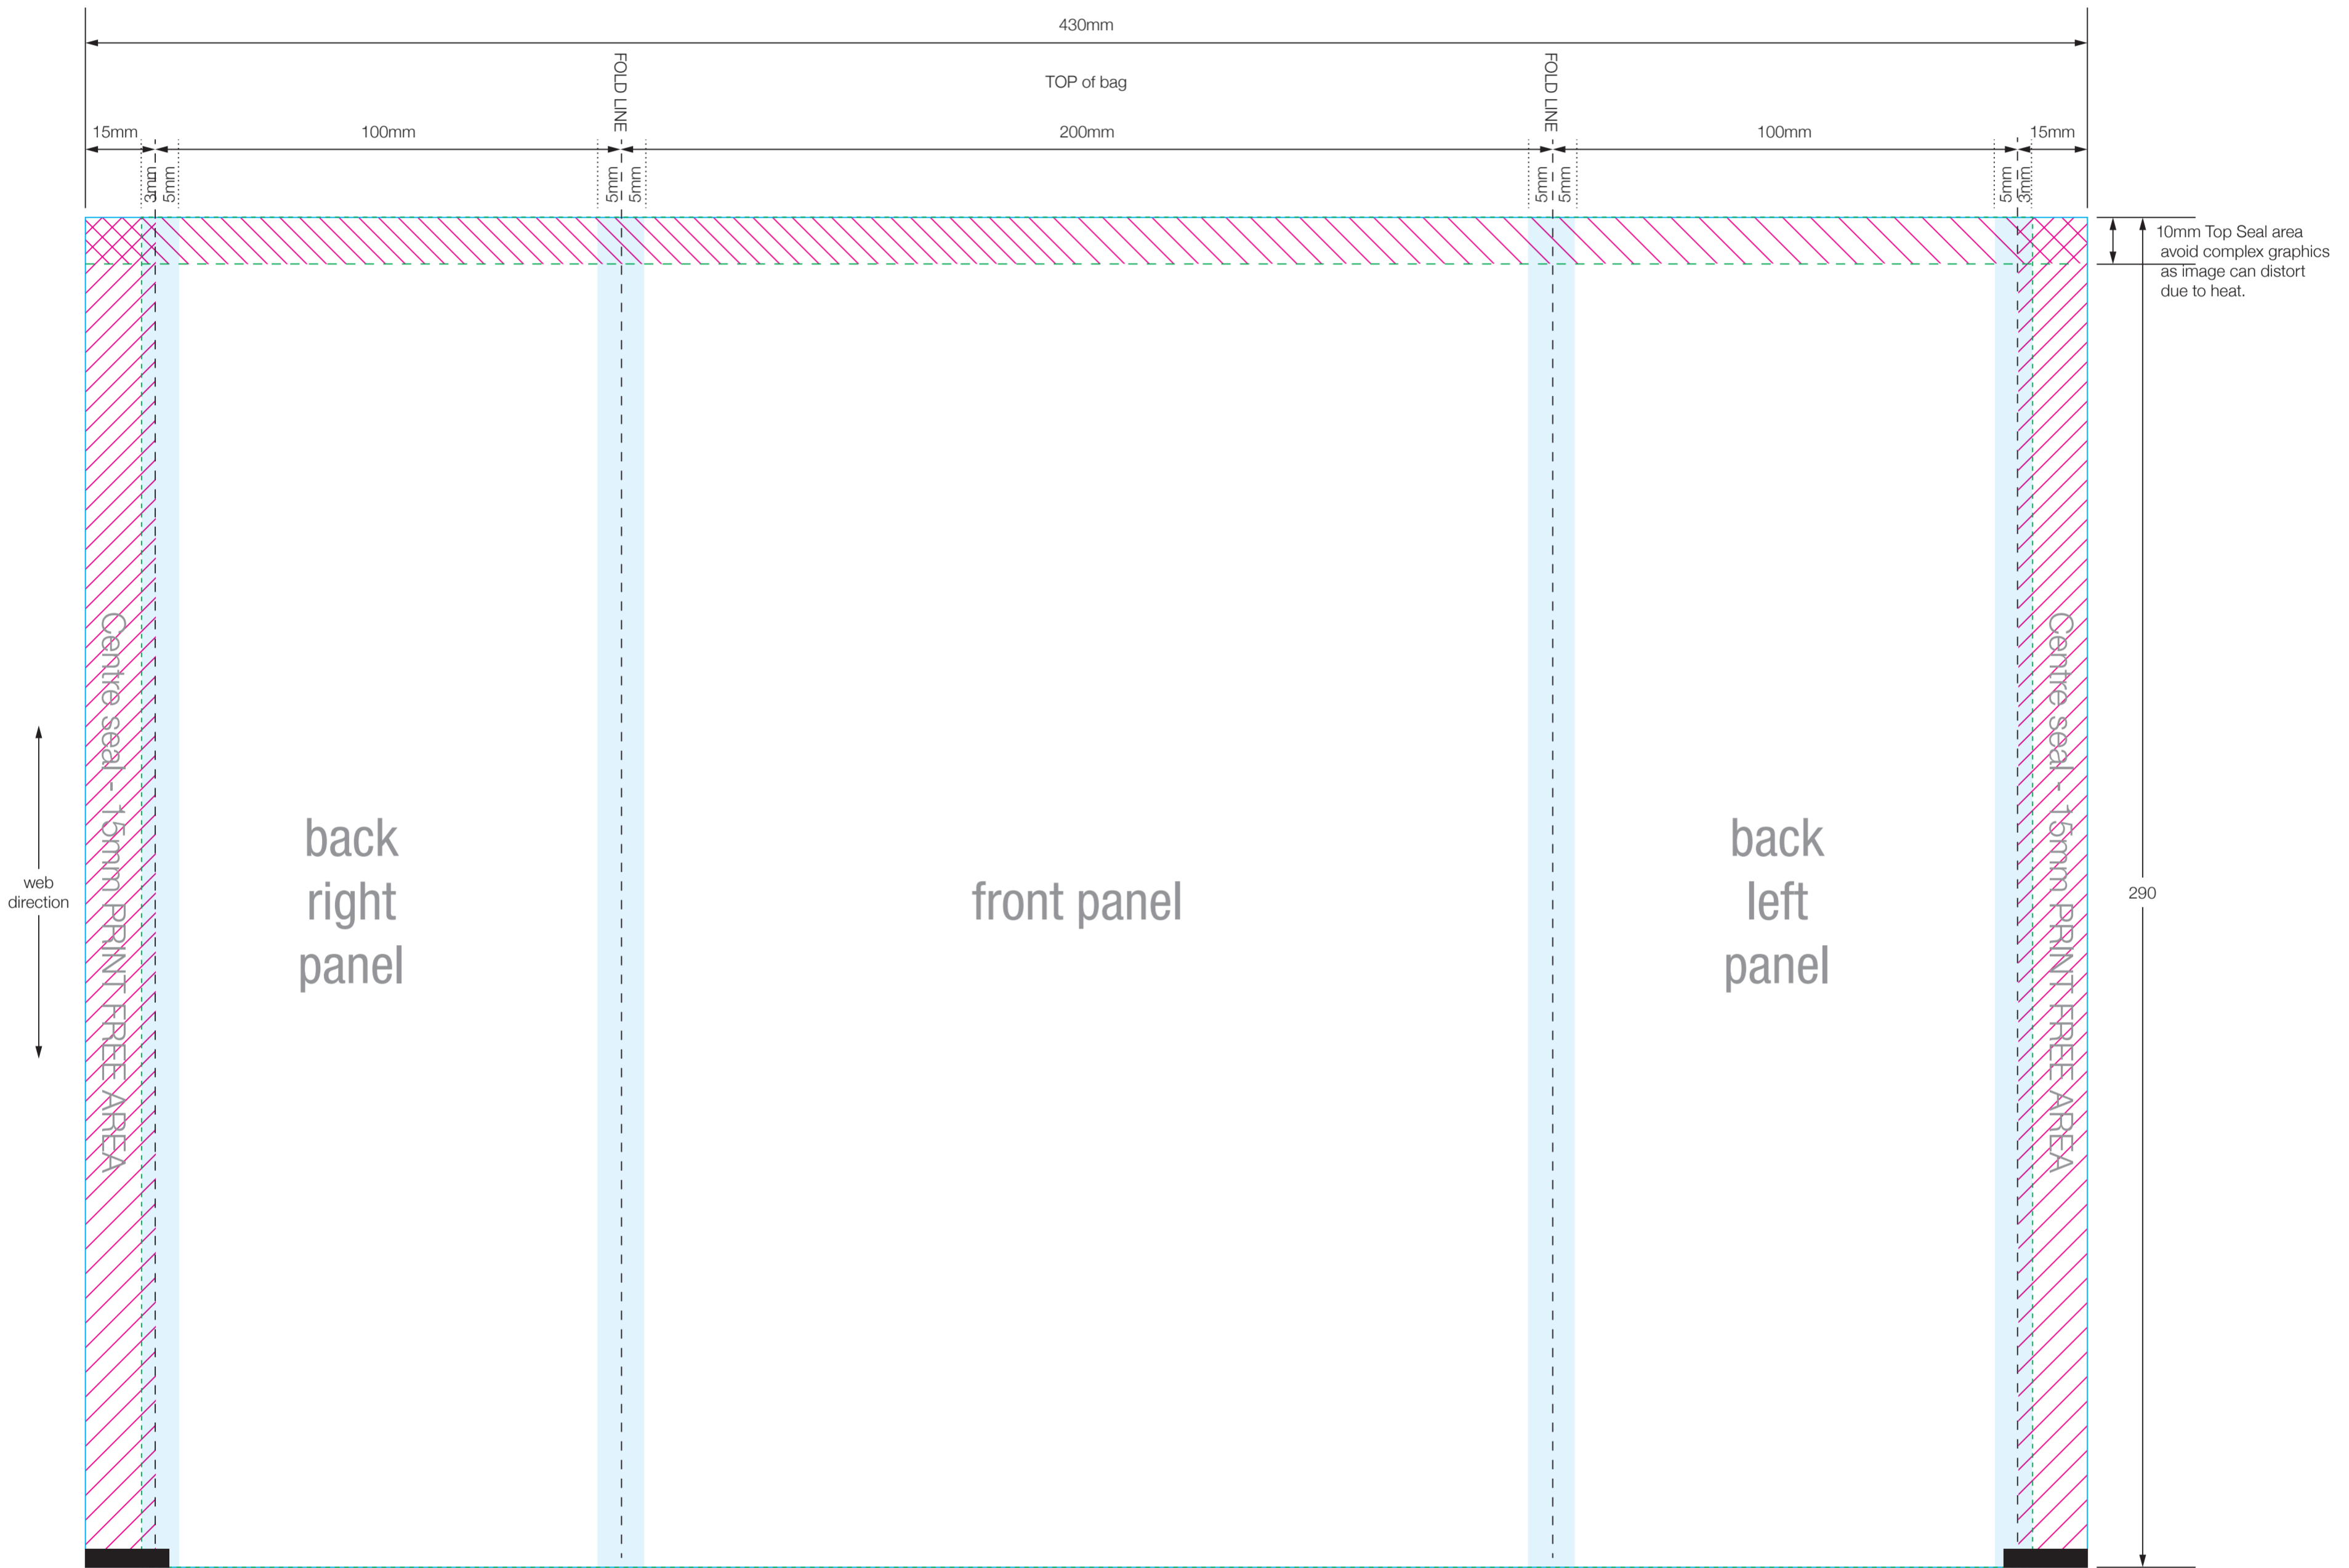

flexible packaging

centre seal bag

bag size: 200 x 290mm

- = Seal area - Colour but no type
- = Fold area - Colour but no type
- = Eye mark 18 x 4mm

made in Australia & available NOW

labelsalive™

SCAN ME

qlm.com.au