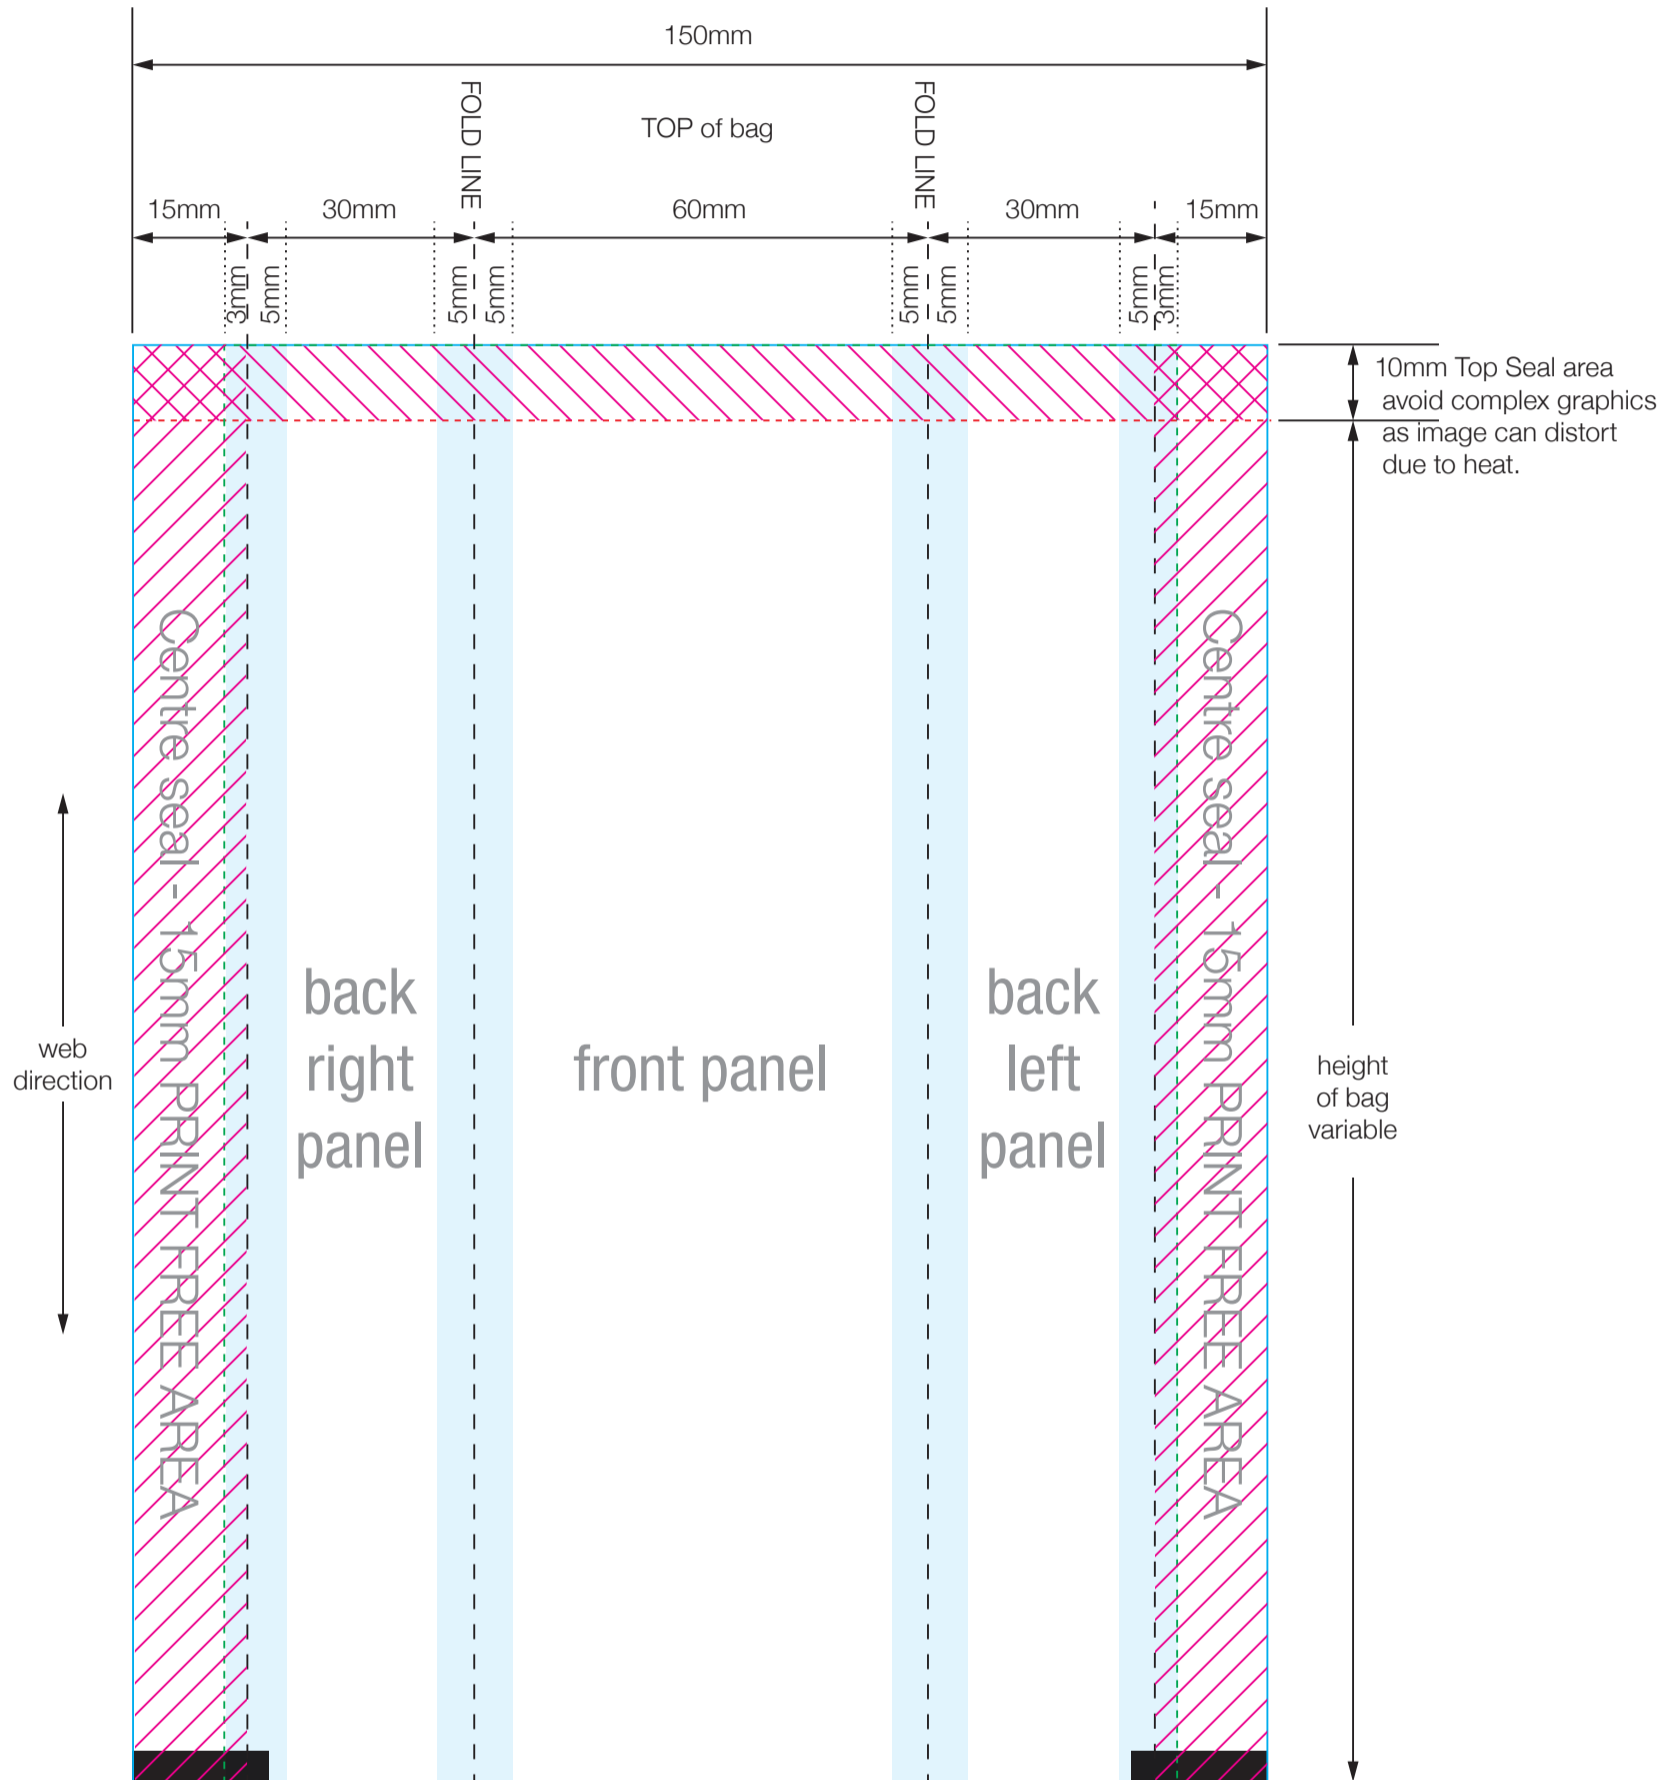

flexible packaging

# centre seal bag

bag size: 60mm x variable

-  = Seal area - Colour but no type
-  = Fold area - Colour but no type
-  = Eye mark 18 x 4mm

made in Australia & available NOW

labelsalive™

SCAN ME

qlm.com.au