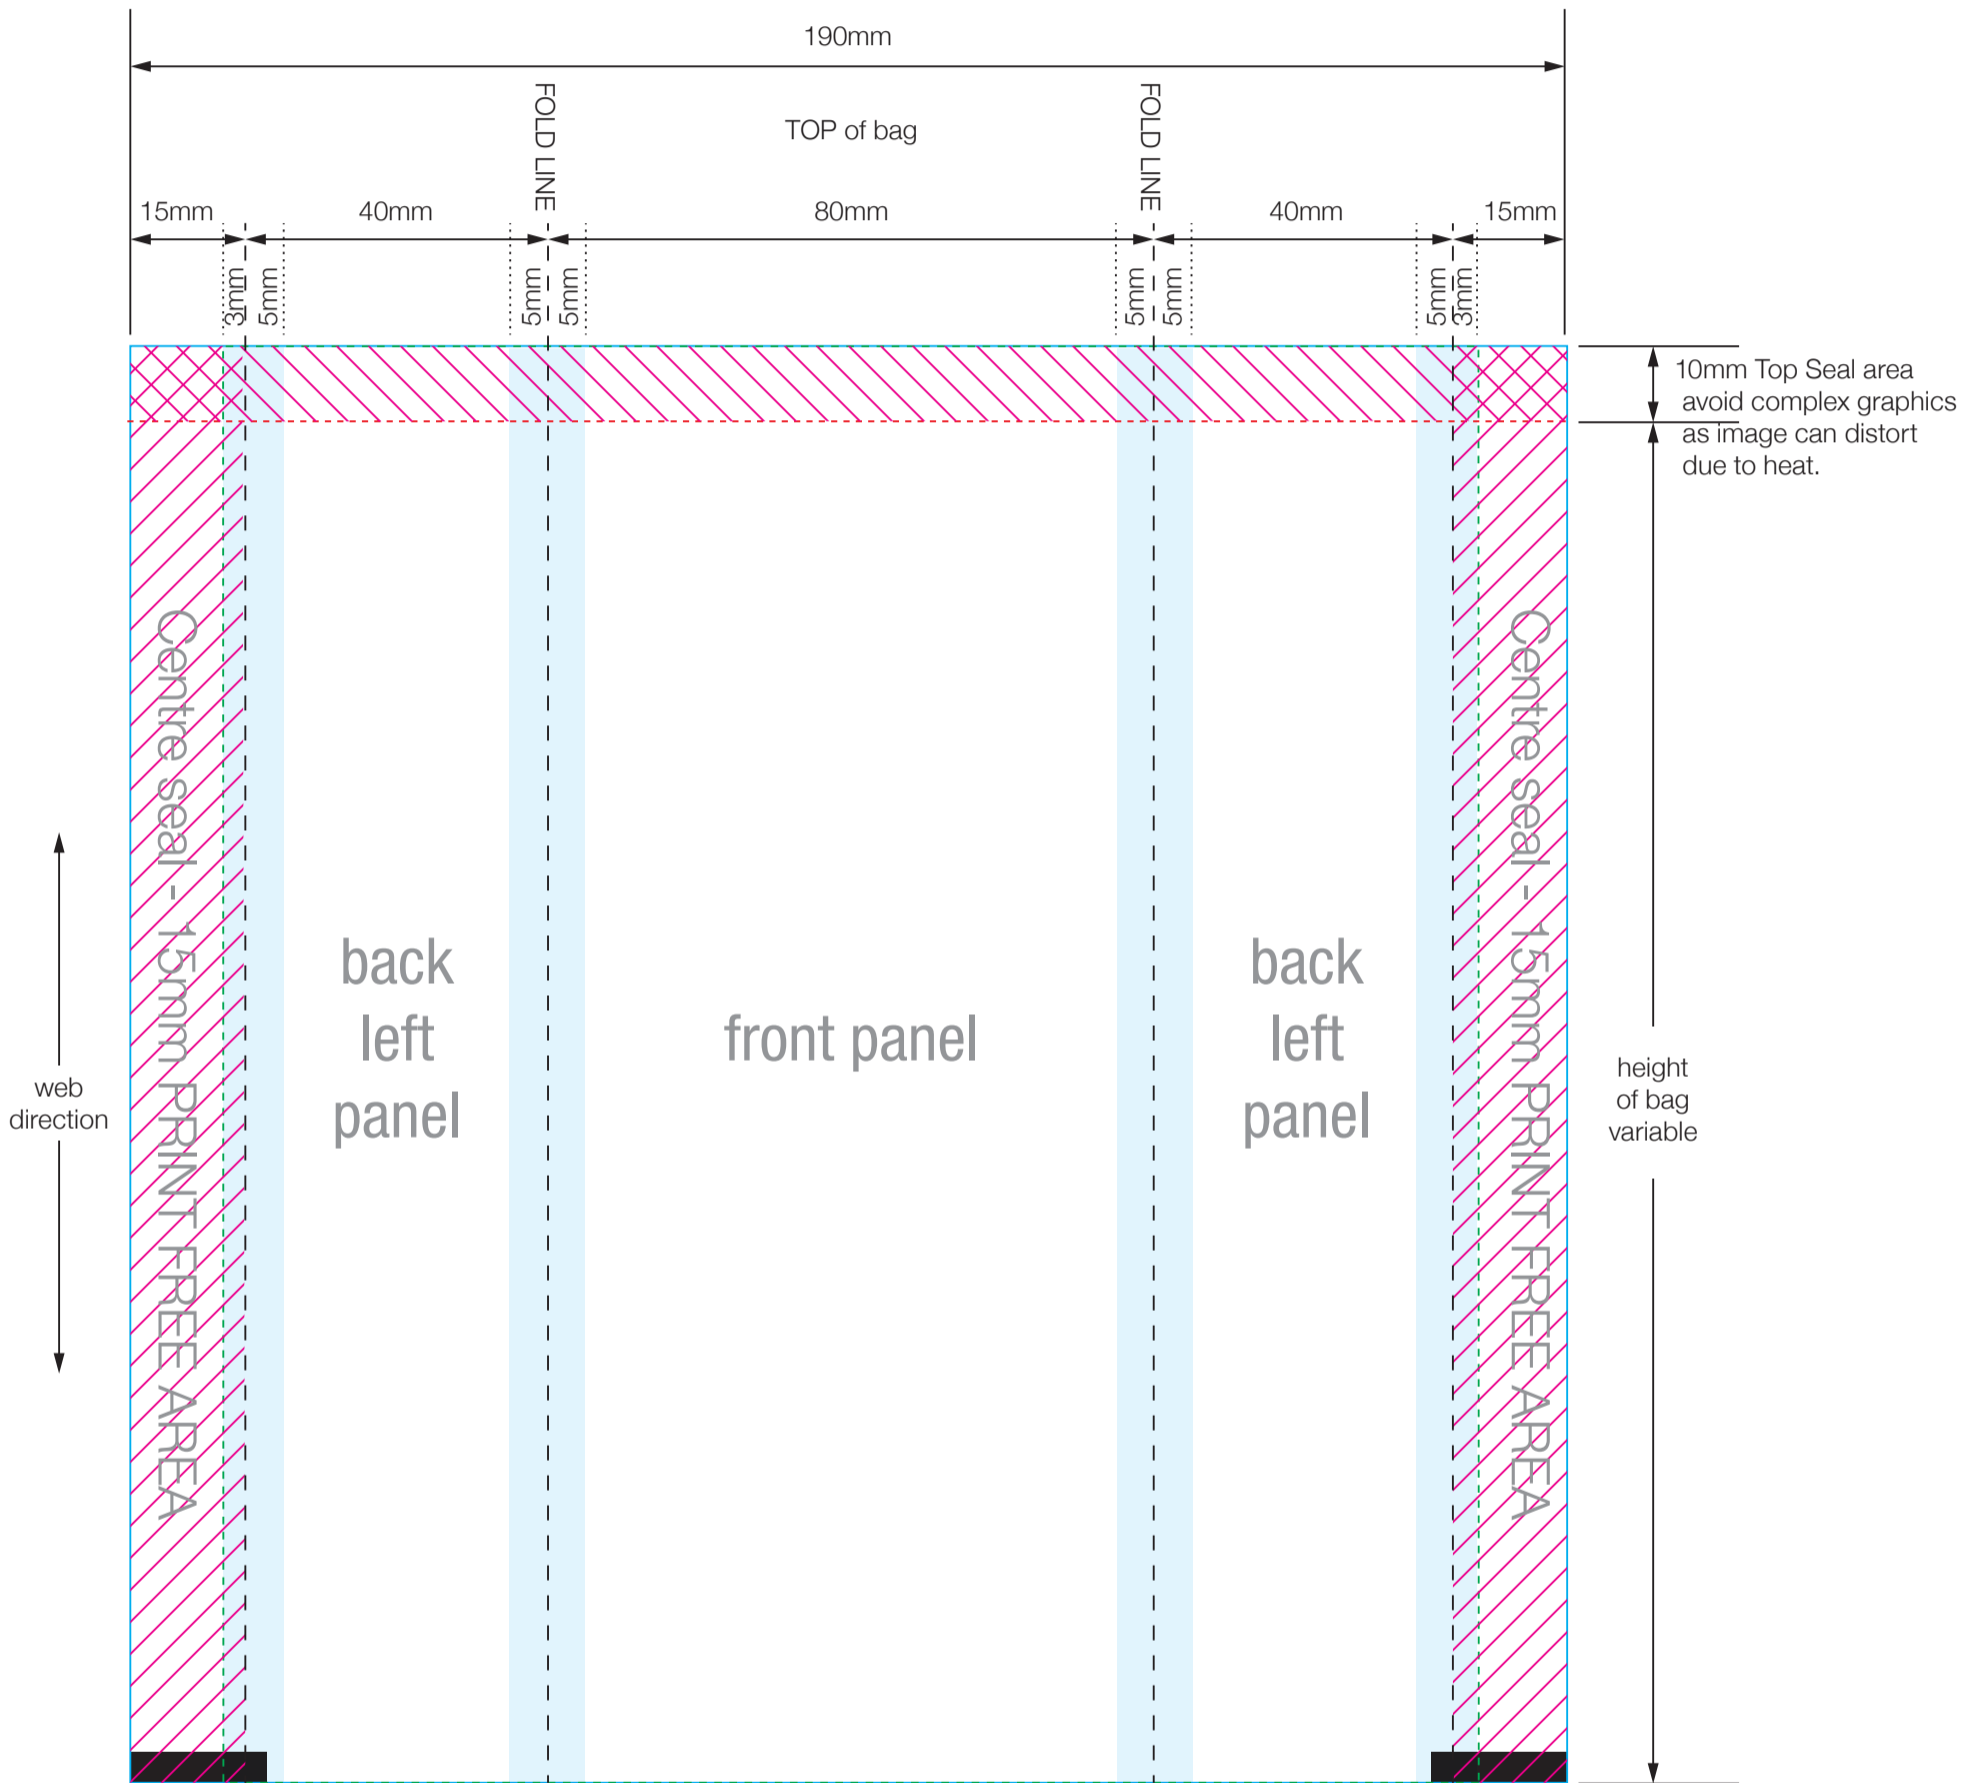

flexible packaging

centre seal bag

bag size: 80mm x variable

-  = Seal area - Colour but no type
-  = Fold area - Colour but no type
-  = Eye mark 18 x 4mm

made in Australia & available NOW

labelsalive™

SCAN ME