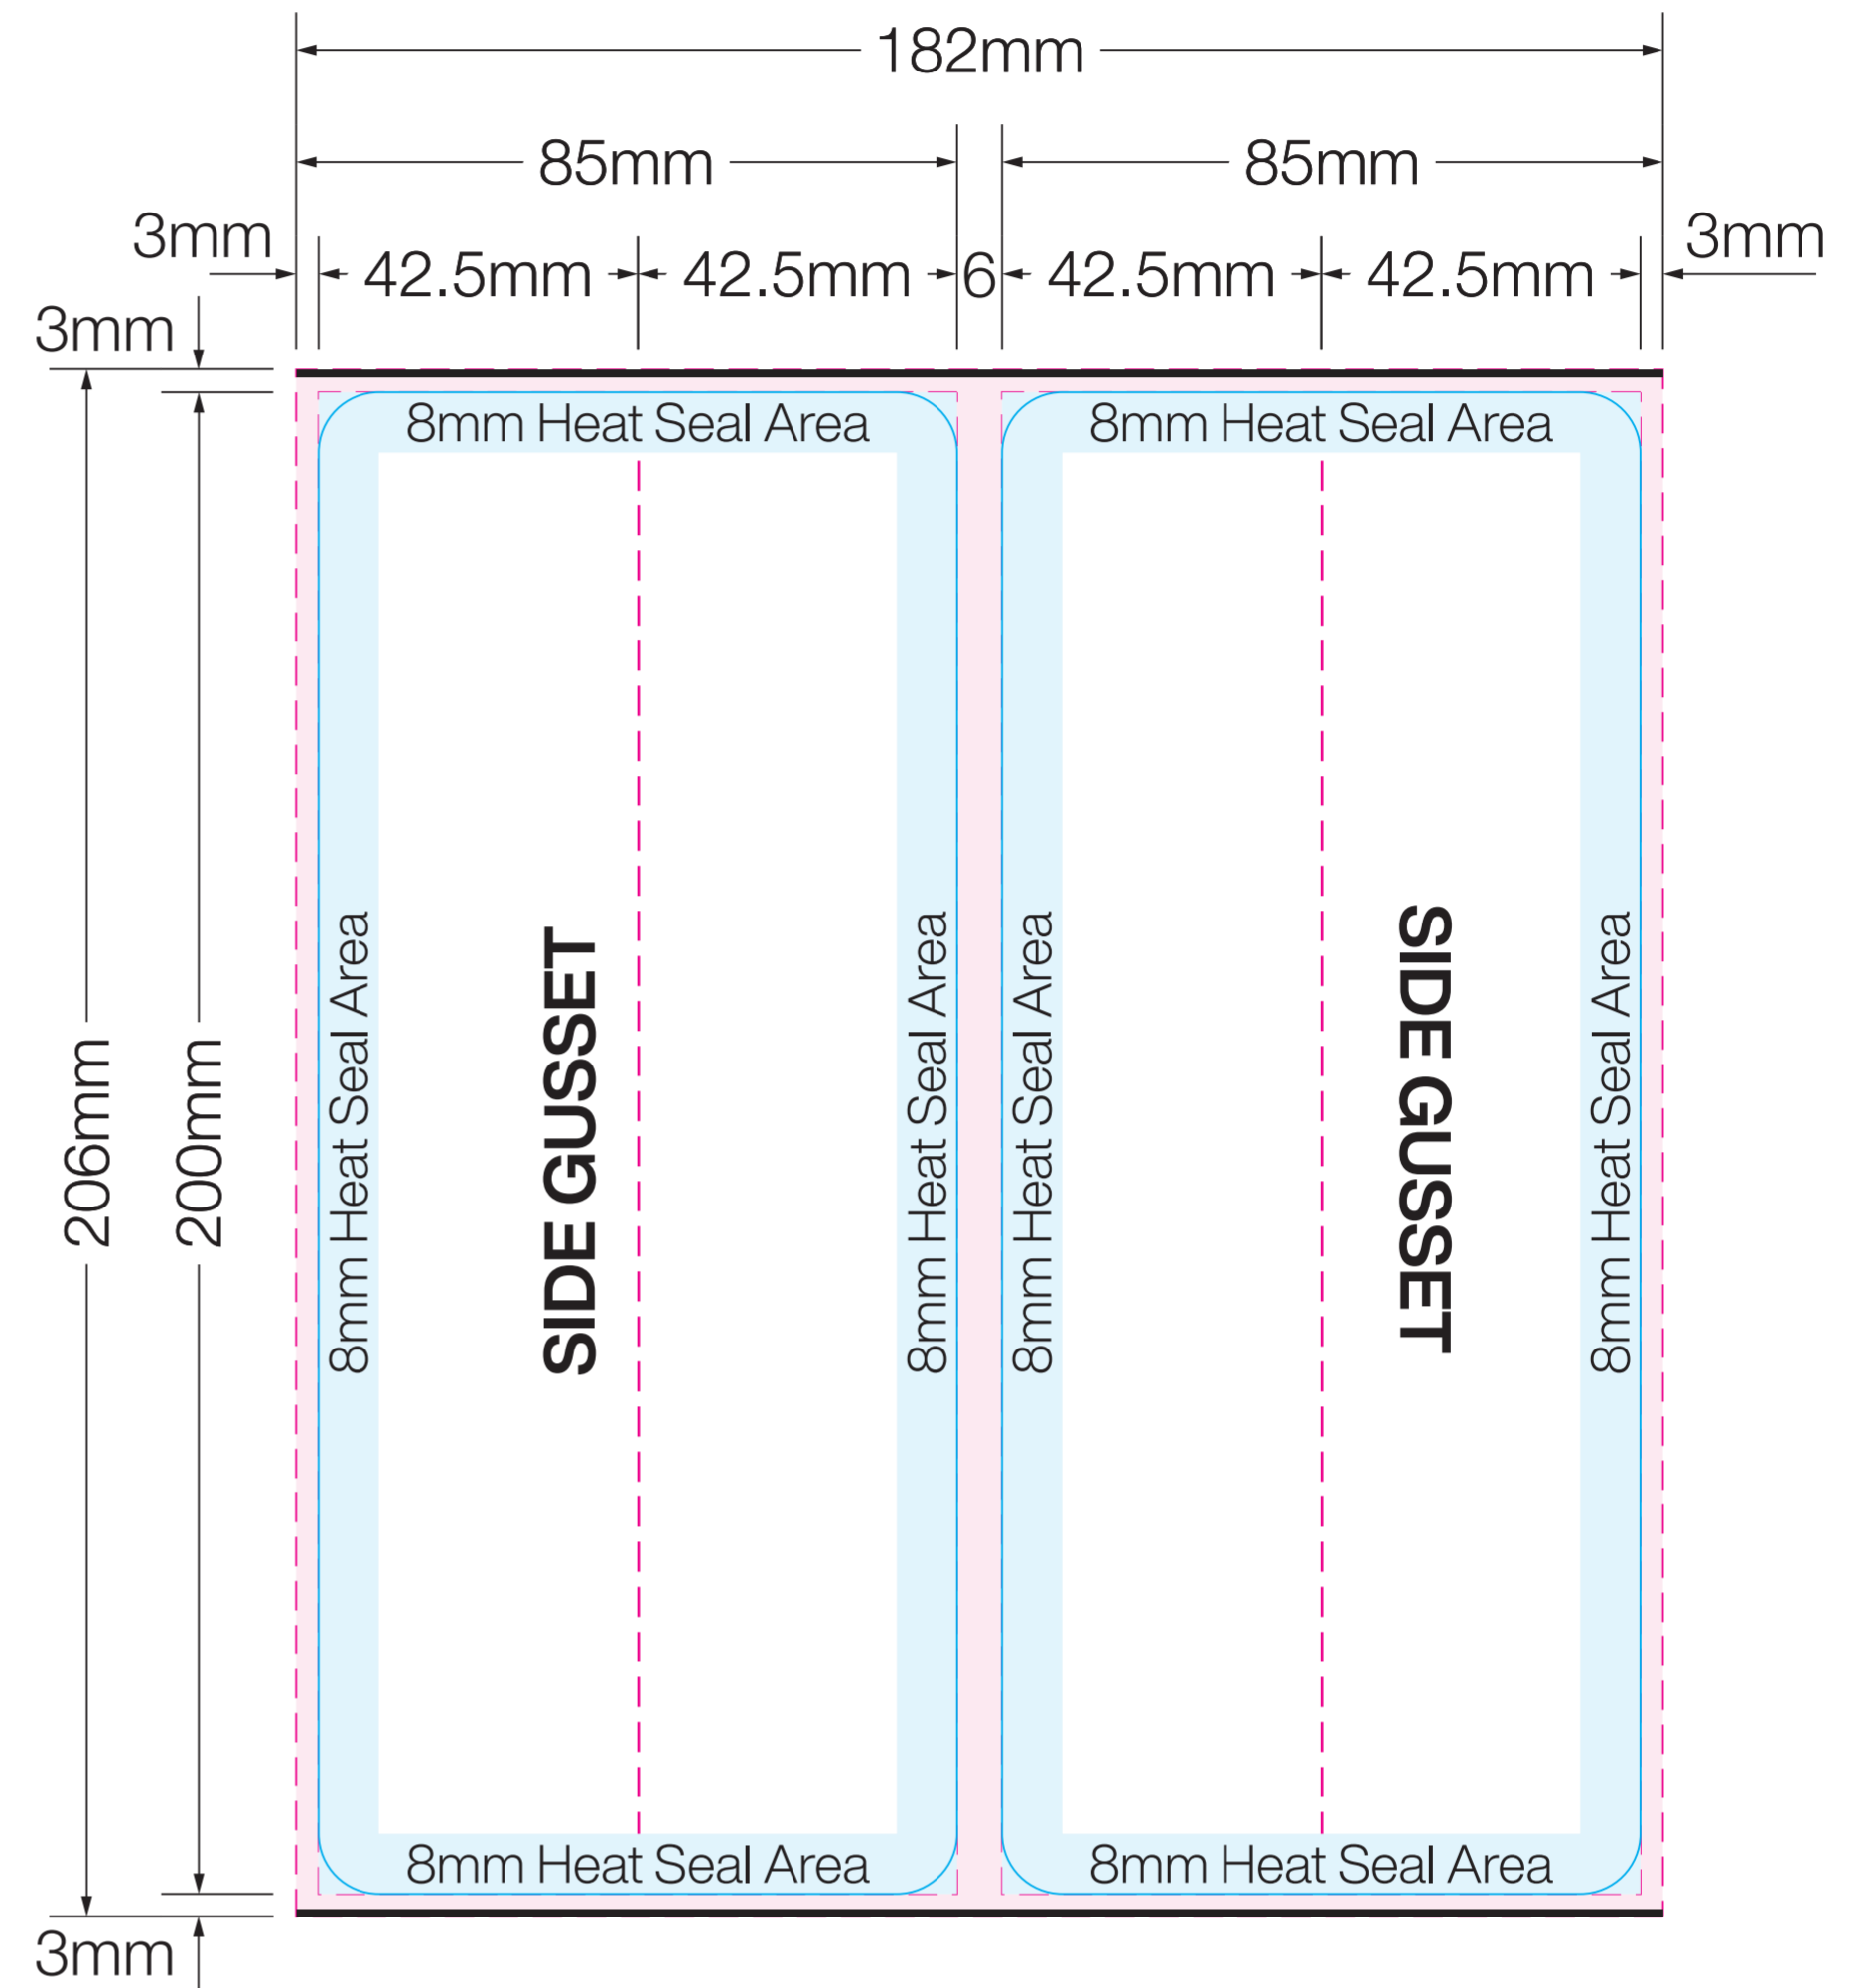

# Box bottom bag

250g H 200mm x W 120mm

Gusset: 42.5 + 42.5 = 85mm