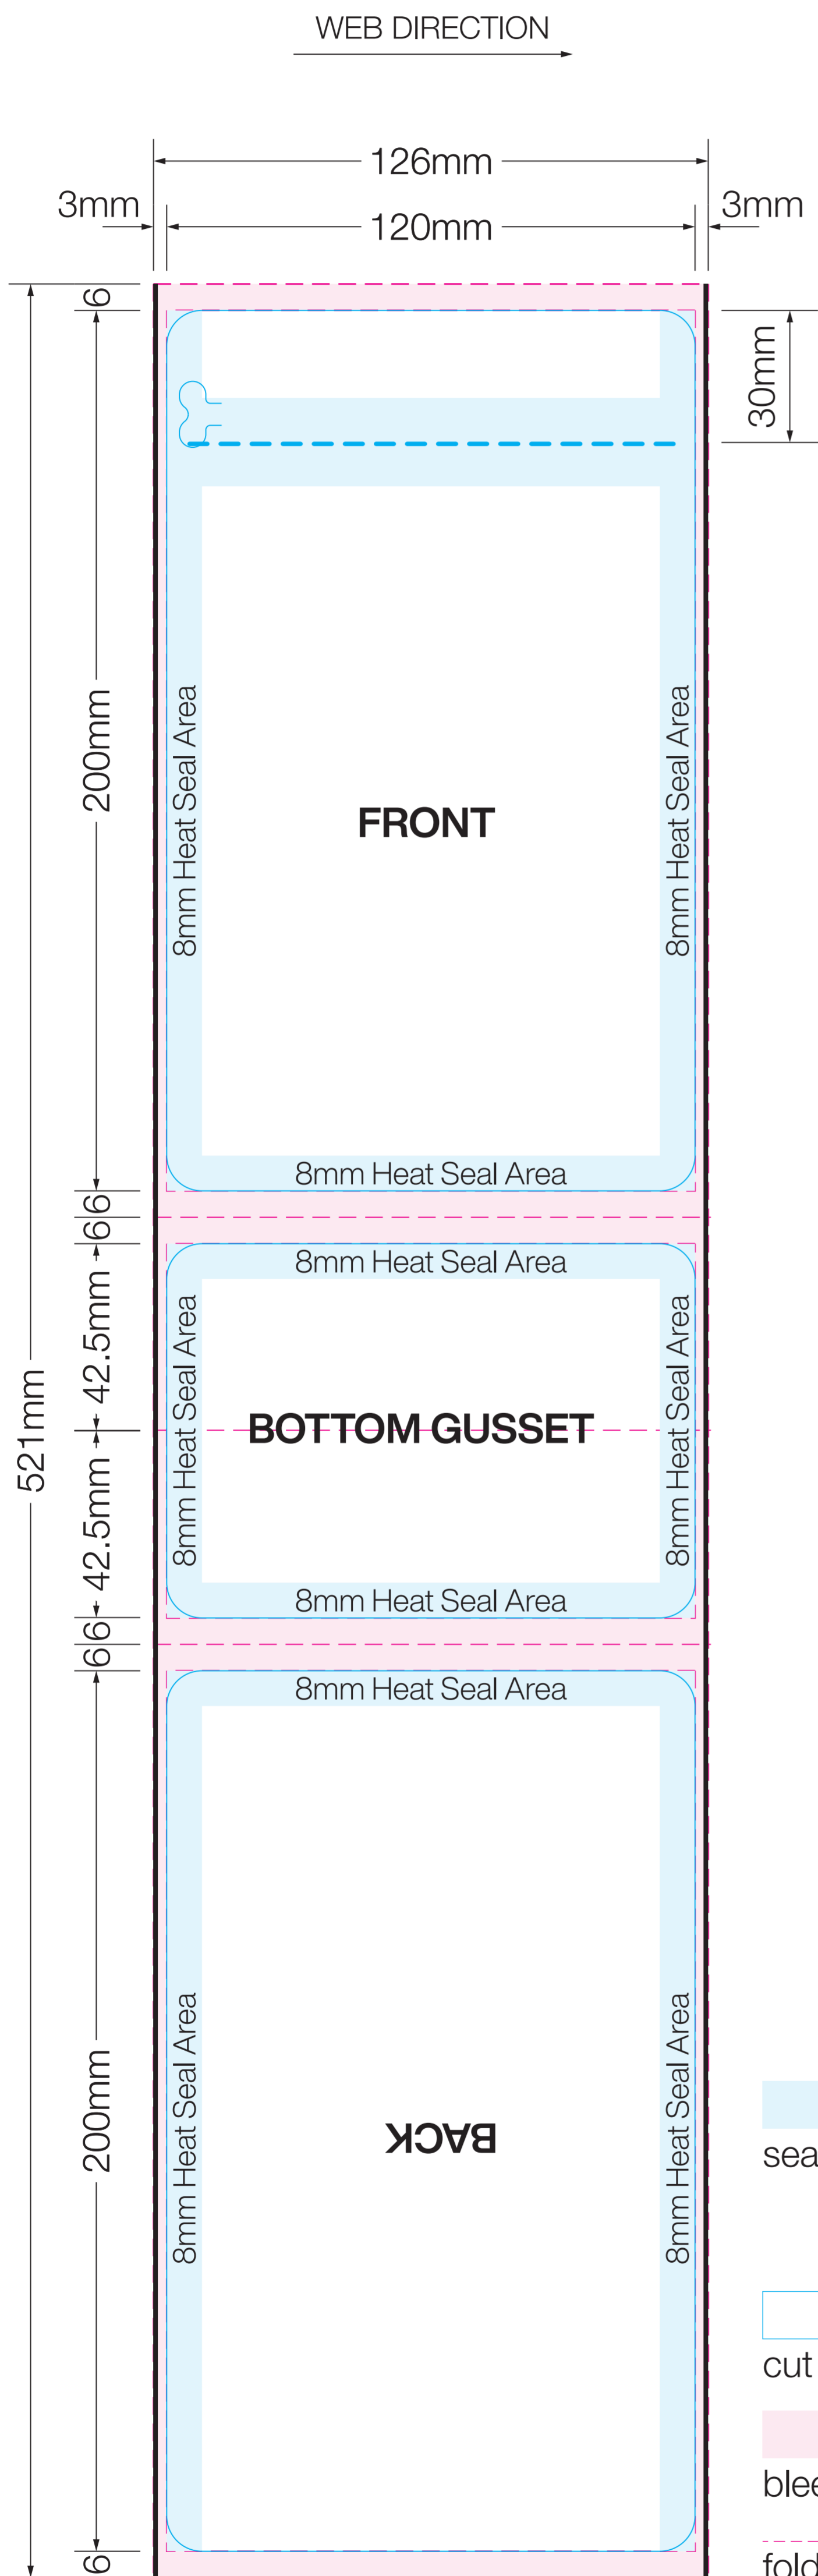

# Box bottom bag

250g H 200mm x W 120mm

Gusset: 42.5 + 42.5 = 85mm

# Coffee bag