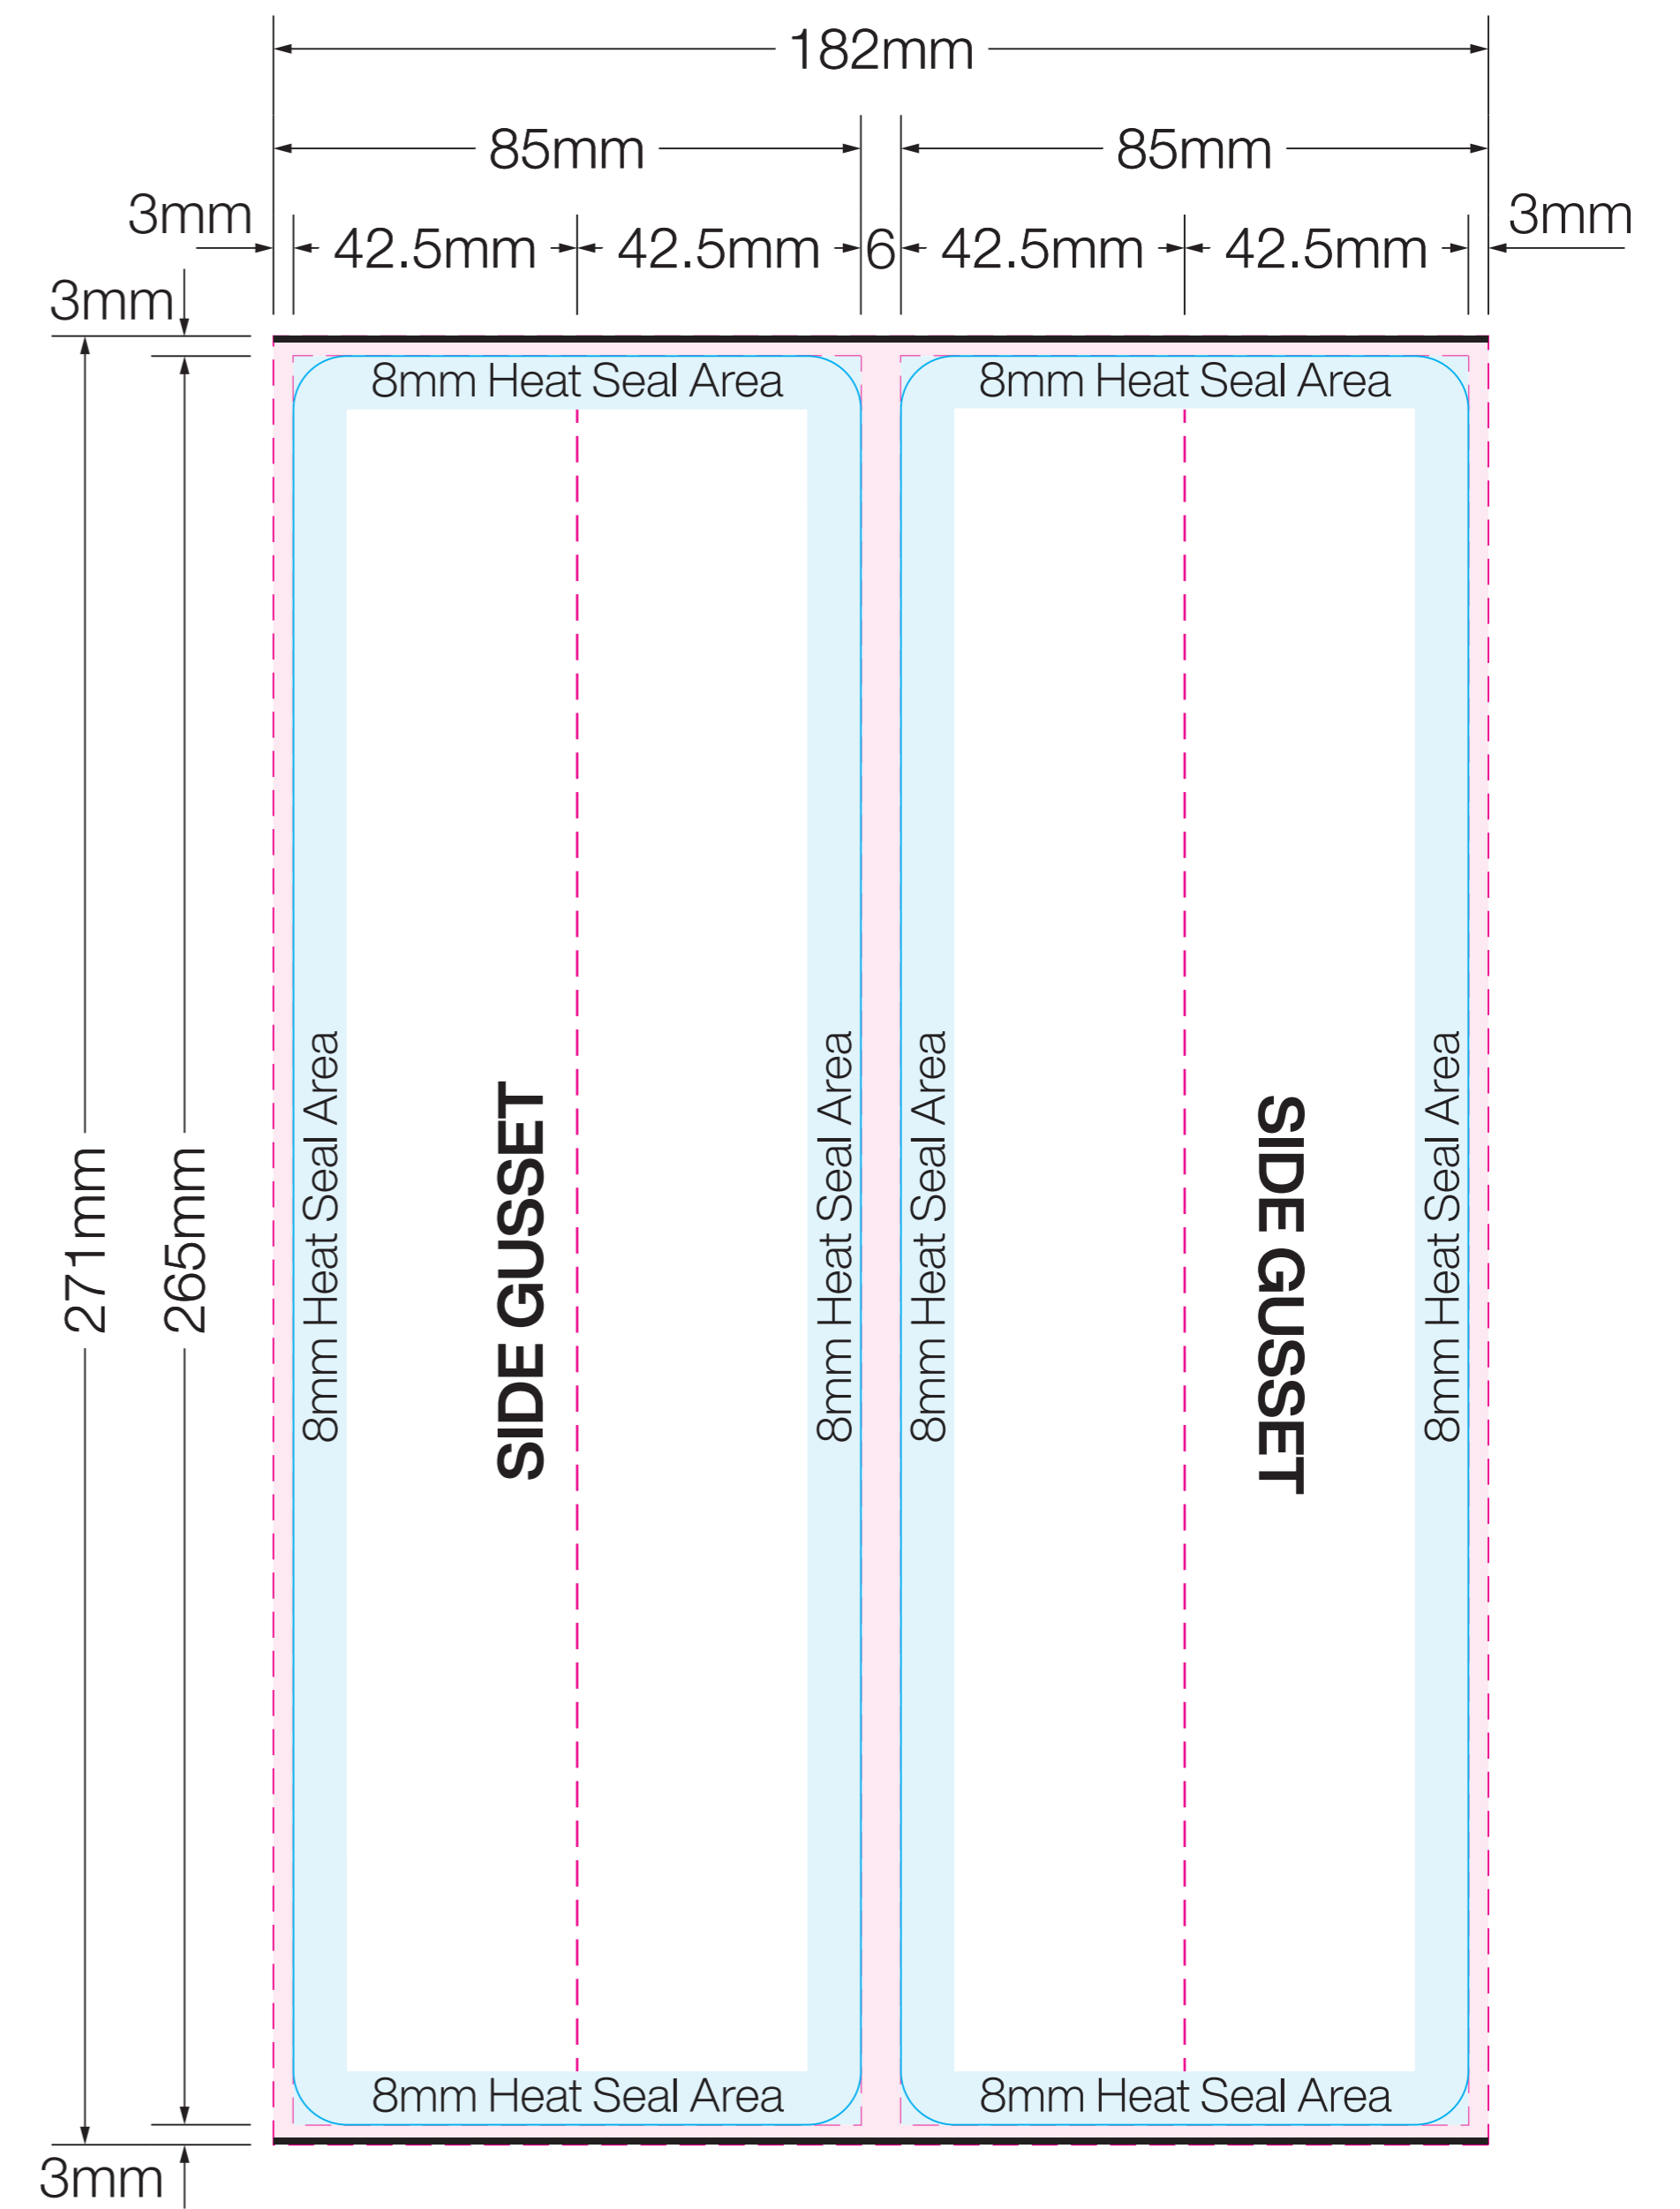

# Box bottom bag

500g H 265mm x W 150mm

Gusset: 42.5 + 42.5 = 85mm

- seal - image colours large text ok
- cut line
- bleed
- fold line