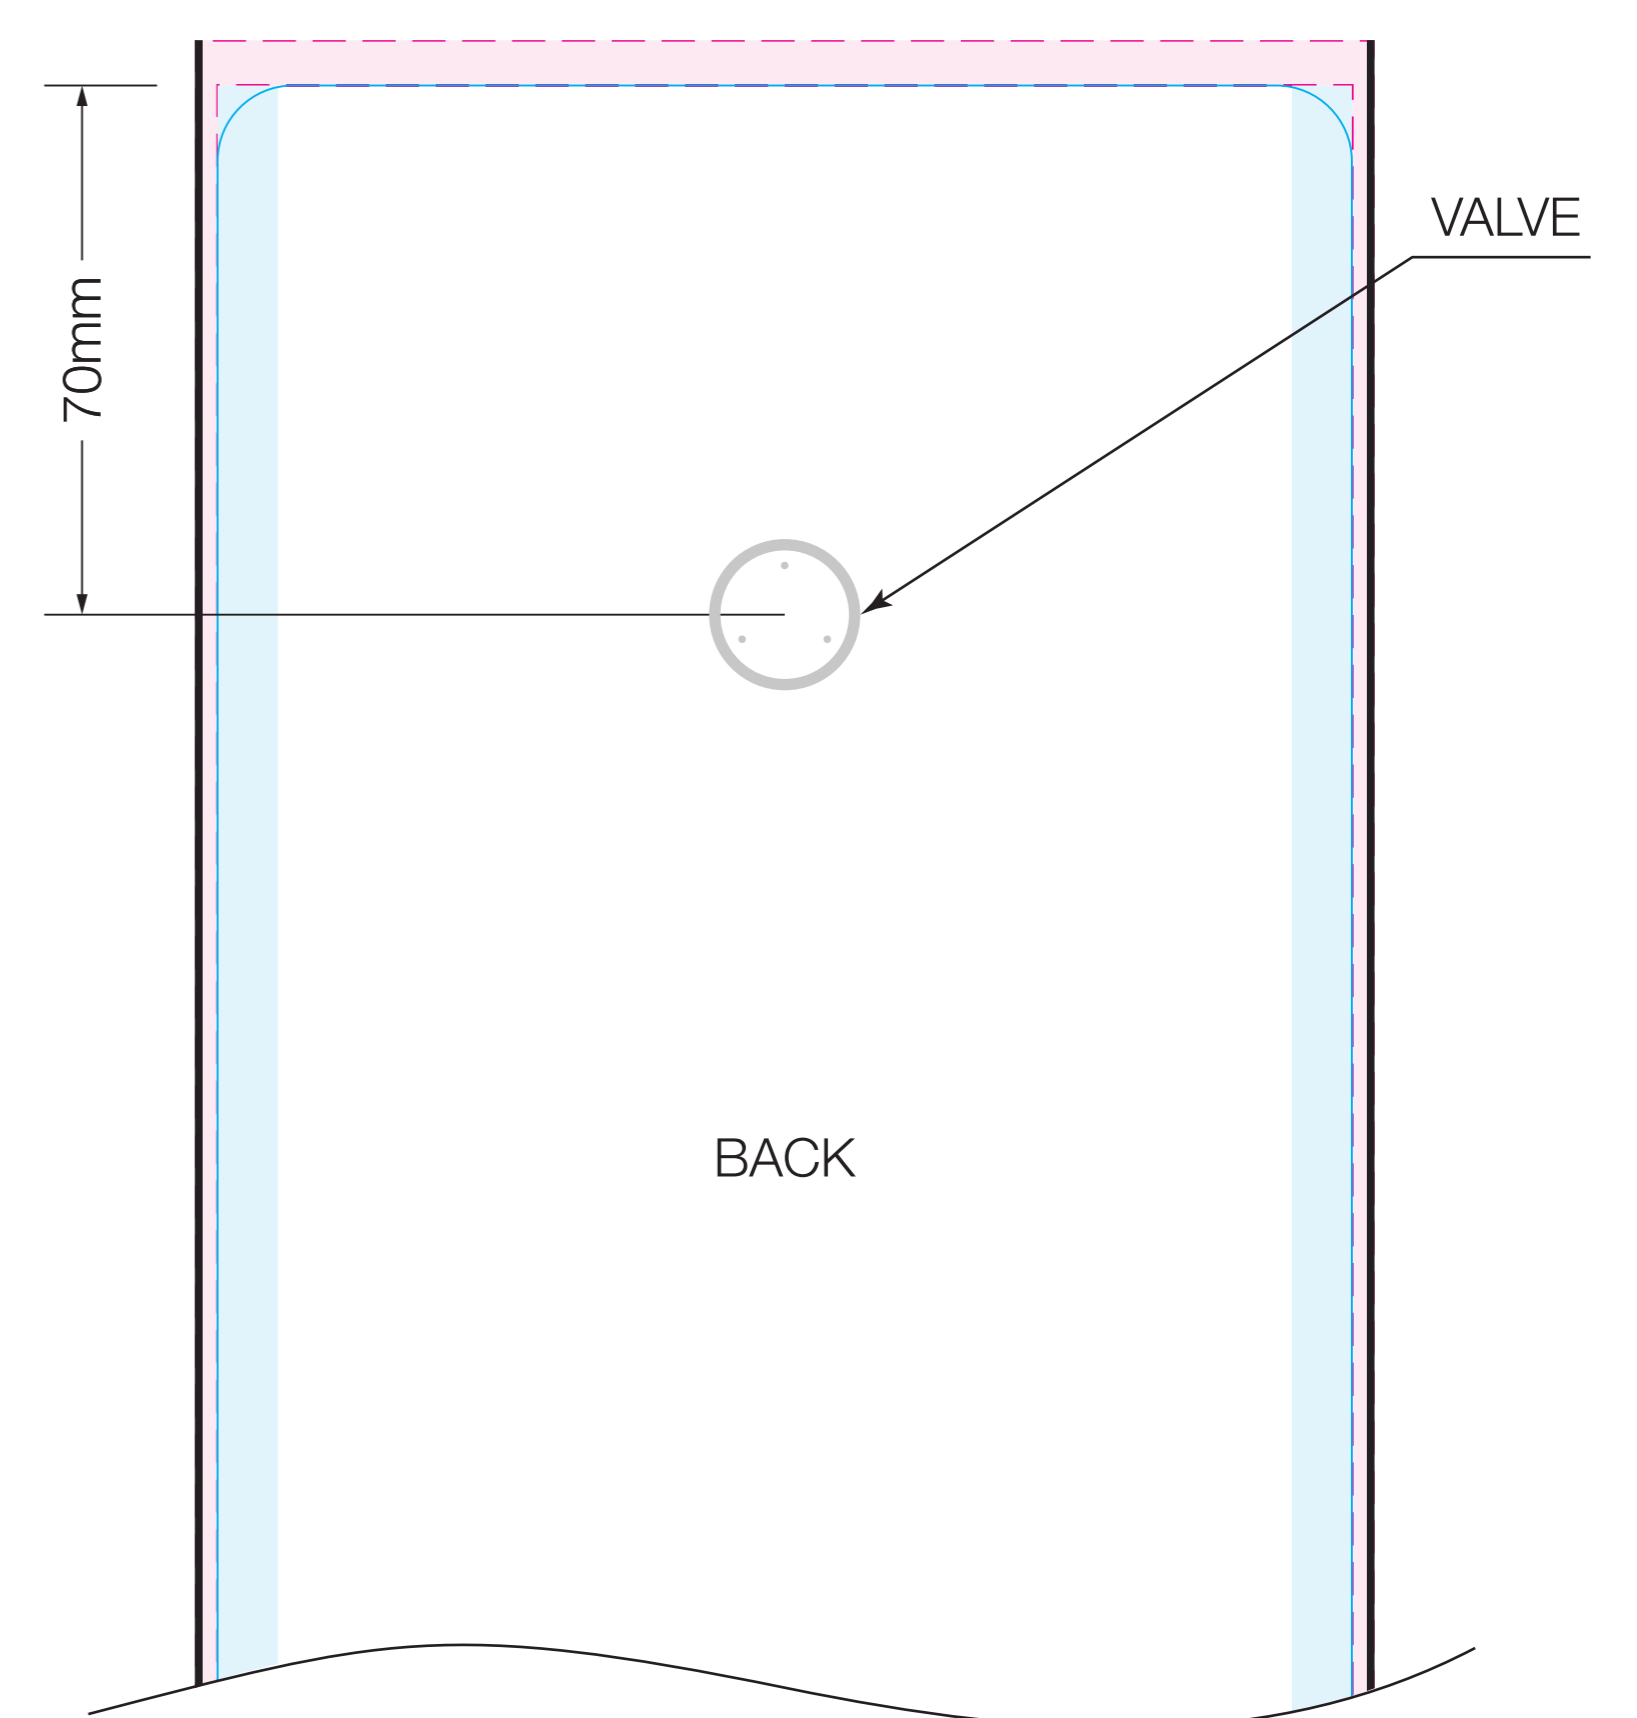

Box bottom bag

500g H 265mm x W 150mm

Gusset: 42.5 + 42.5 = 85mm

- seal - image colours large text ok
- cut line
- bleed
- fold line

Coffee bag

SCAN ME

qlmgroup.com