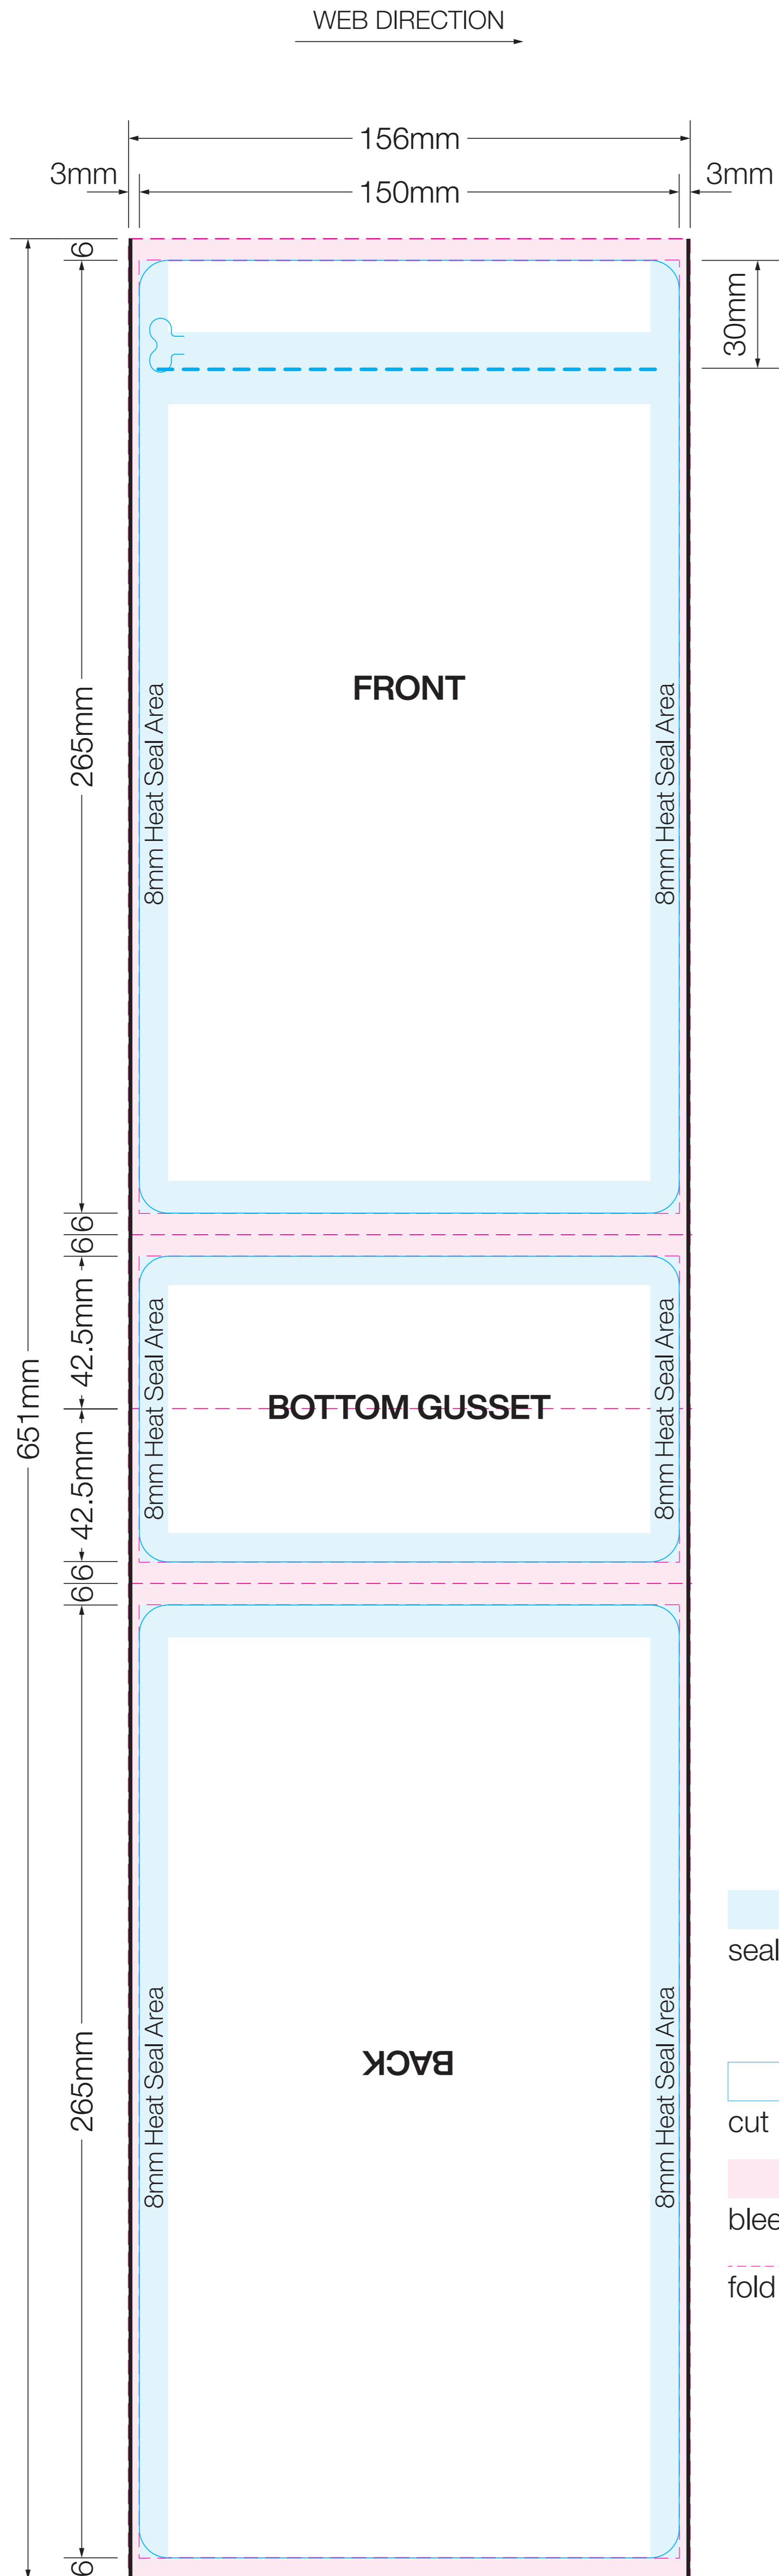

# Box bottom bag

500g H 265mm x W 150mm

Gusset: 42.5 + 42.5 = 85mm

- seal - image colours large text ok
- cut line
- bleed
- fold line