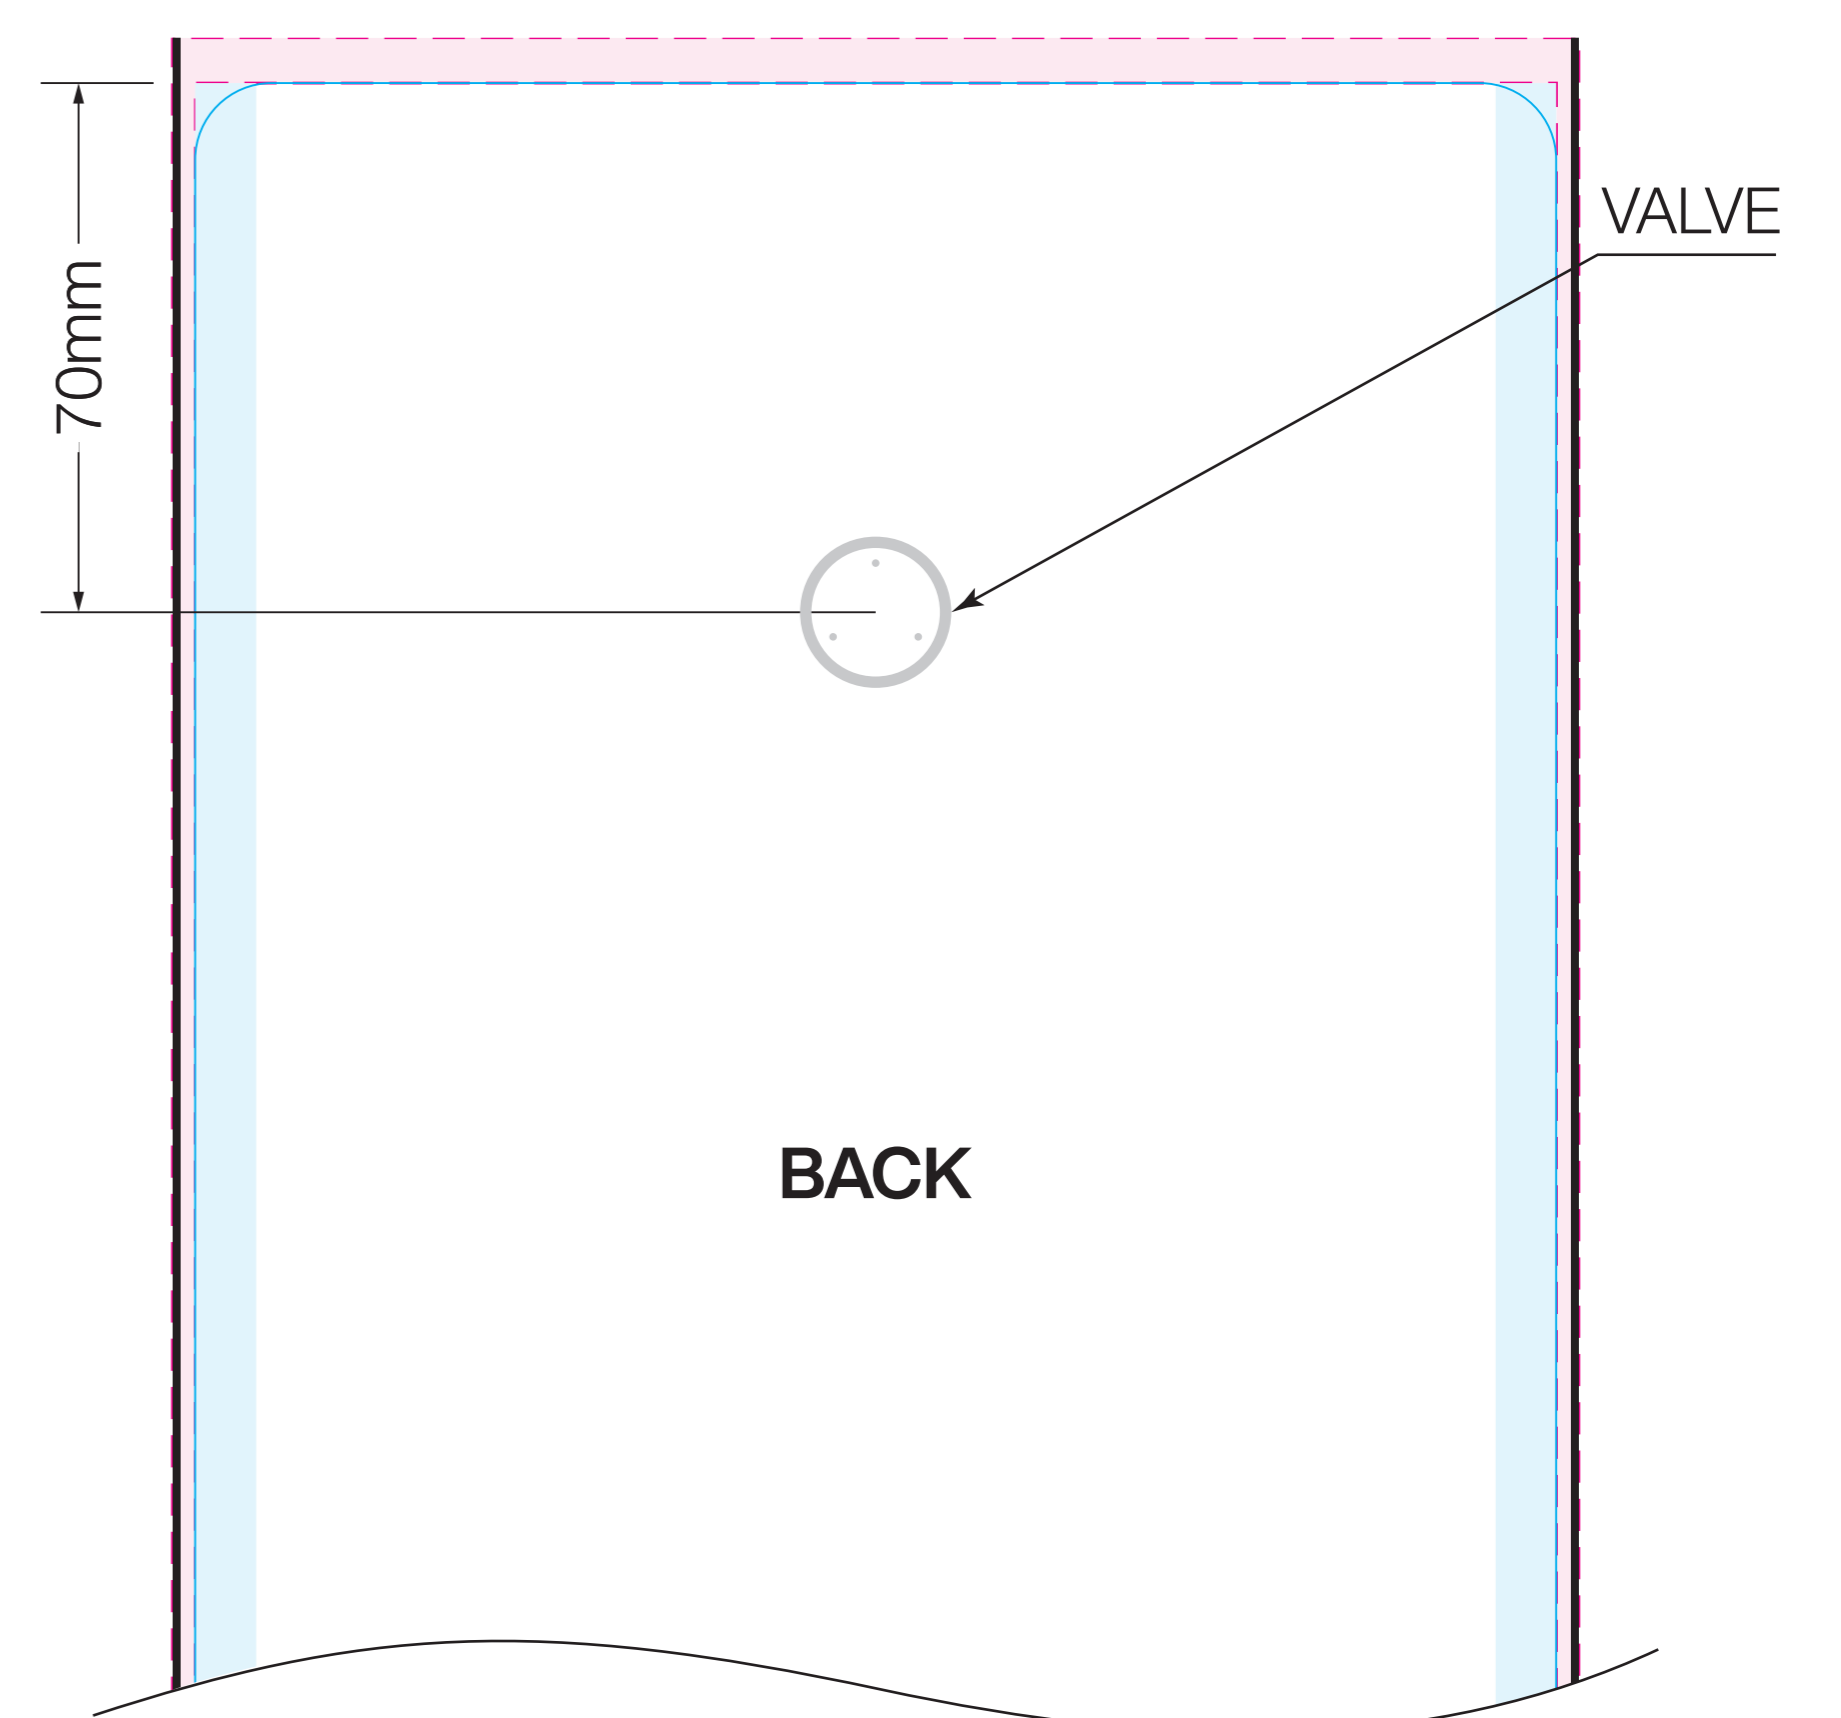

Box bottom bag

1kg H 295mm x W 180mm

Gusset: 42.5 + 42.5 = 85mm

Coffee bag

- seal - image colours large text ok
- cut line
- bleed
- fold line

SCAN ME

qlmgroup.com

labels
 packaging
 flexibles
 printers
 design