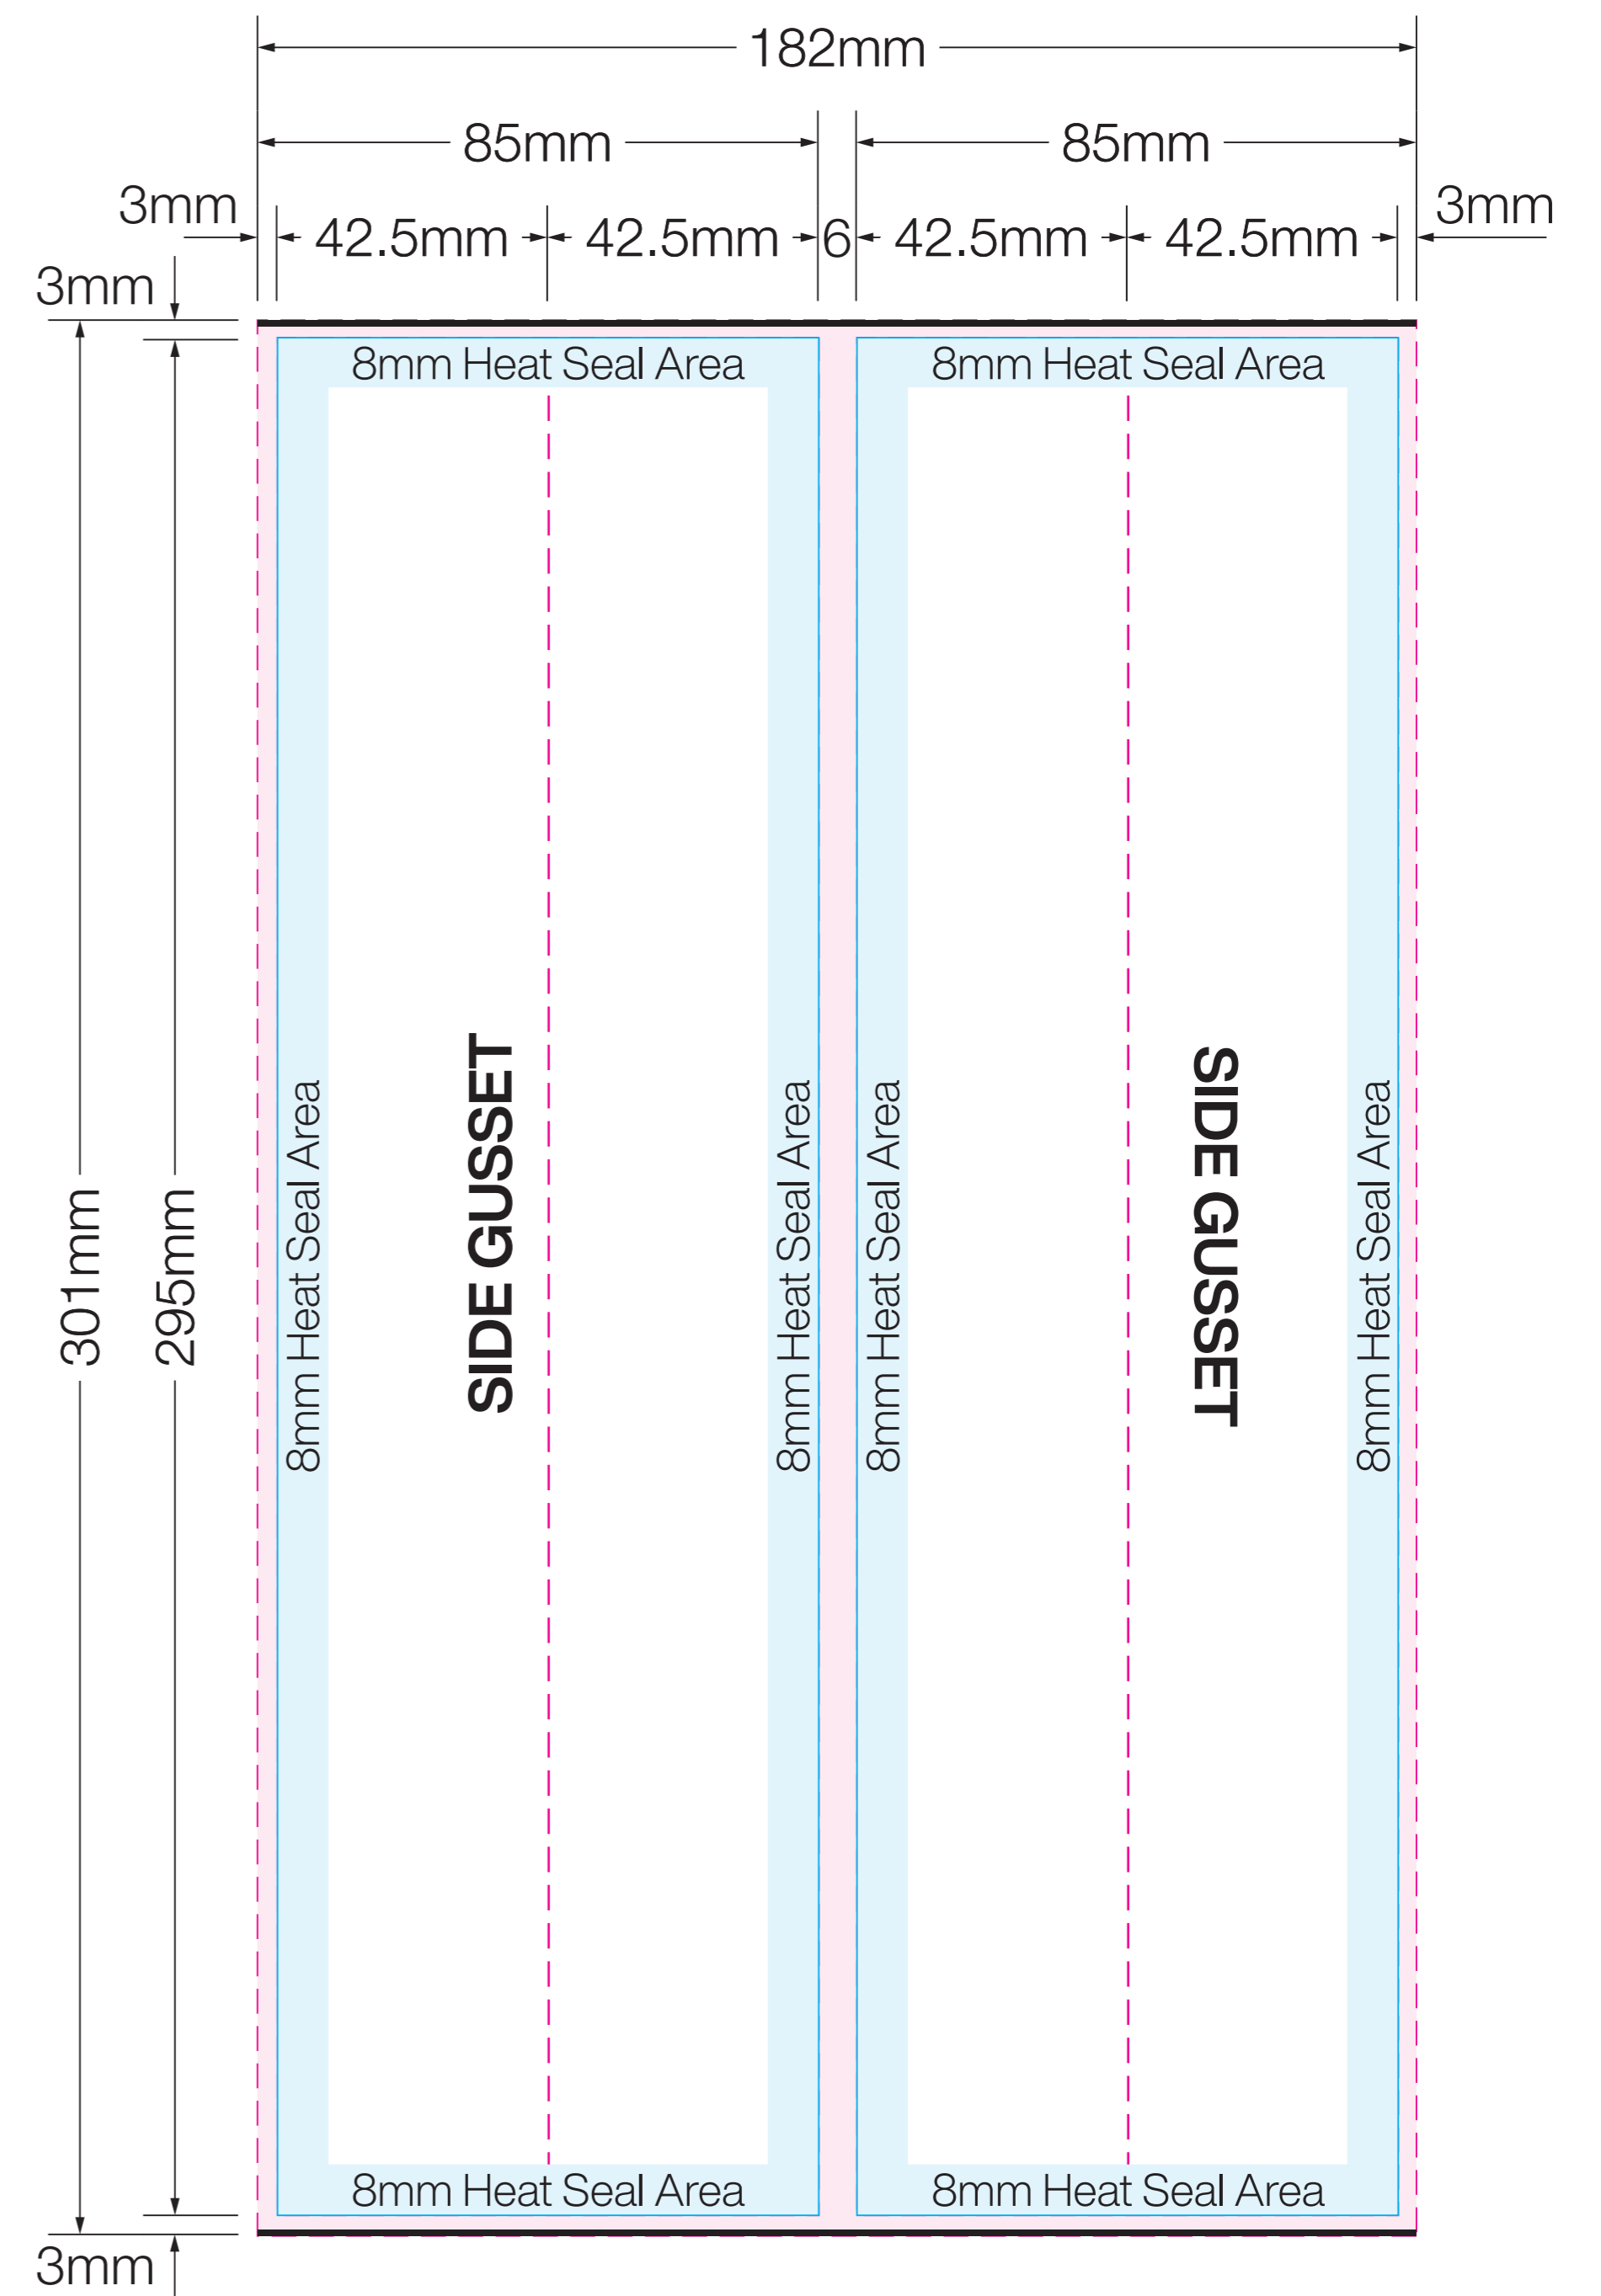

Box bottom bag

1kg H 295mm x W 180mm

Gusset: 42.5 + 42.5 = 85mm

Coffee bag

- seal - image colours large text ok
- cut line
- bleed
- fold line

SCAN ME

qlmgroup.com

labels
 packaging
 flexibles
 printers
 design