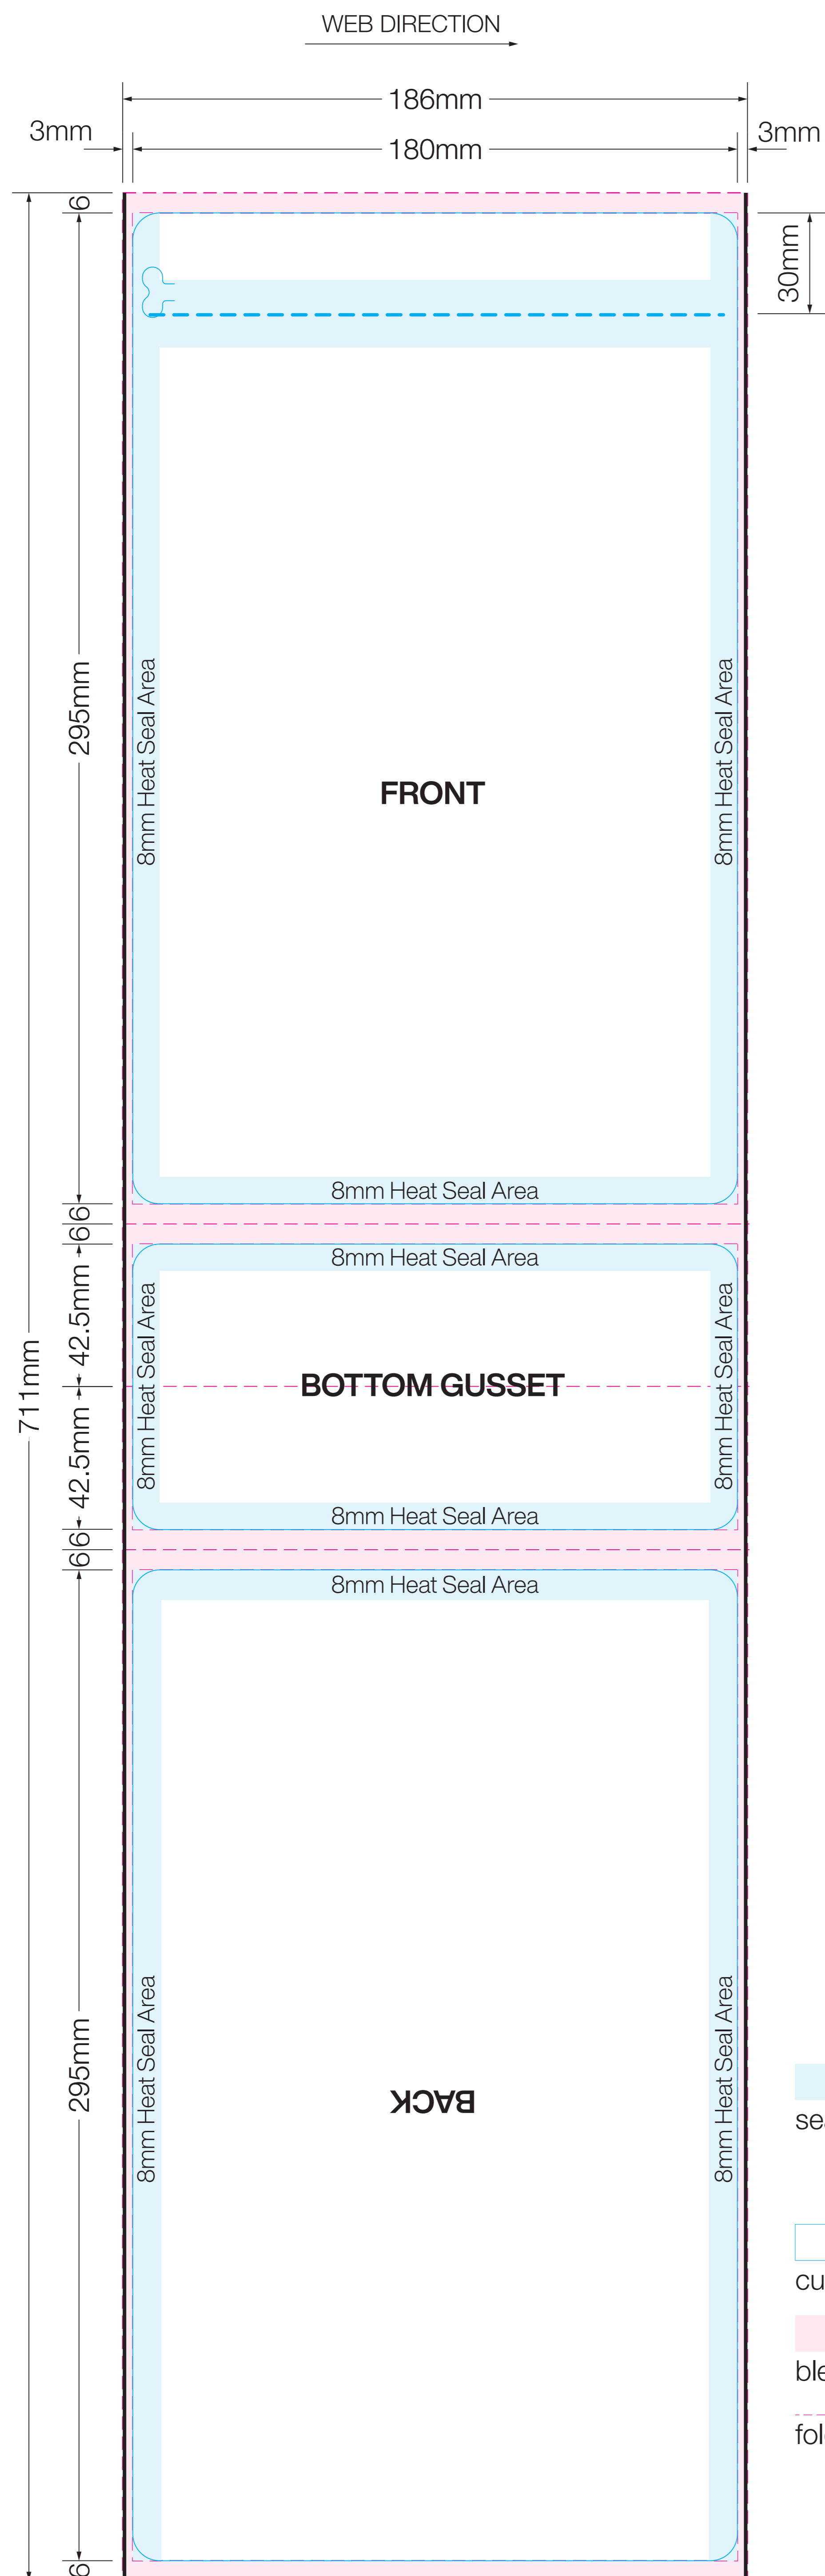

Box bottom bag

1kg H 295mm x W 180mm

Gusset: 42.5 + 42.5 = 85mm

Coffee bag

- seal - image colours large text ok
- cut line
- bleed
- fold line

SCAN ME

qlmgroup.com

labels
 packaging
 flexibles
 printers
 design