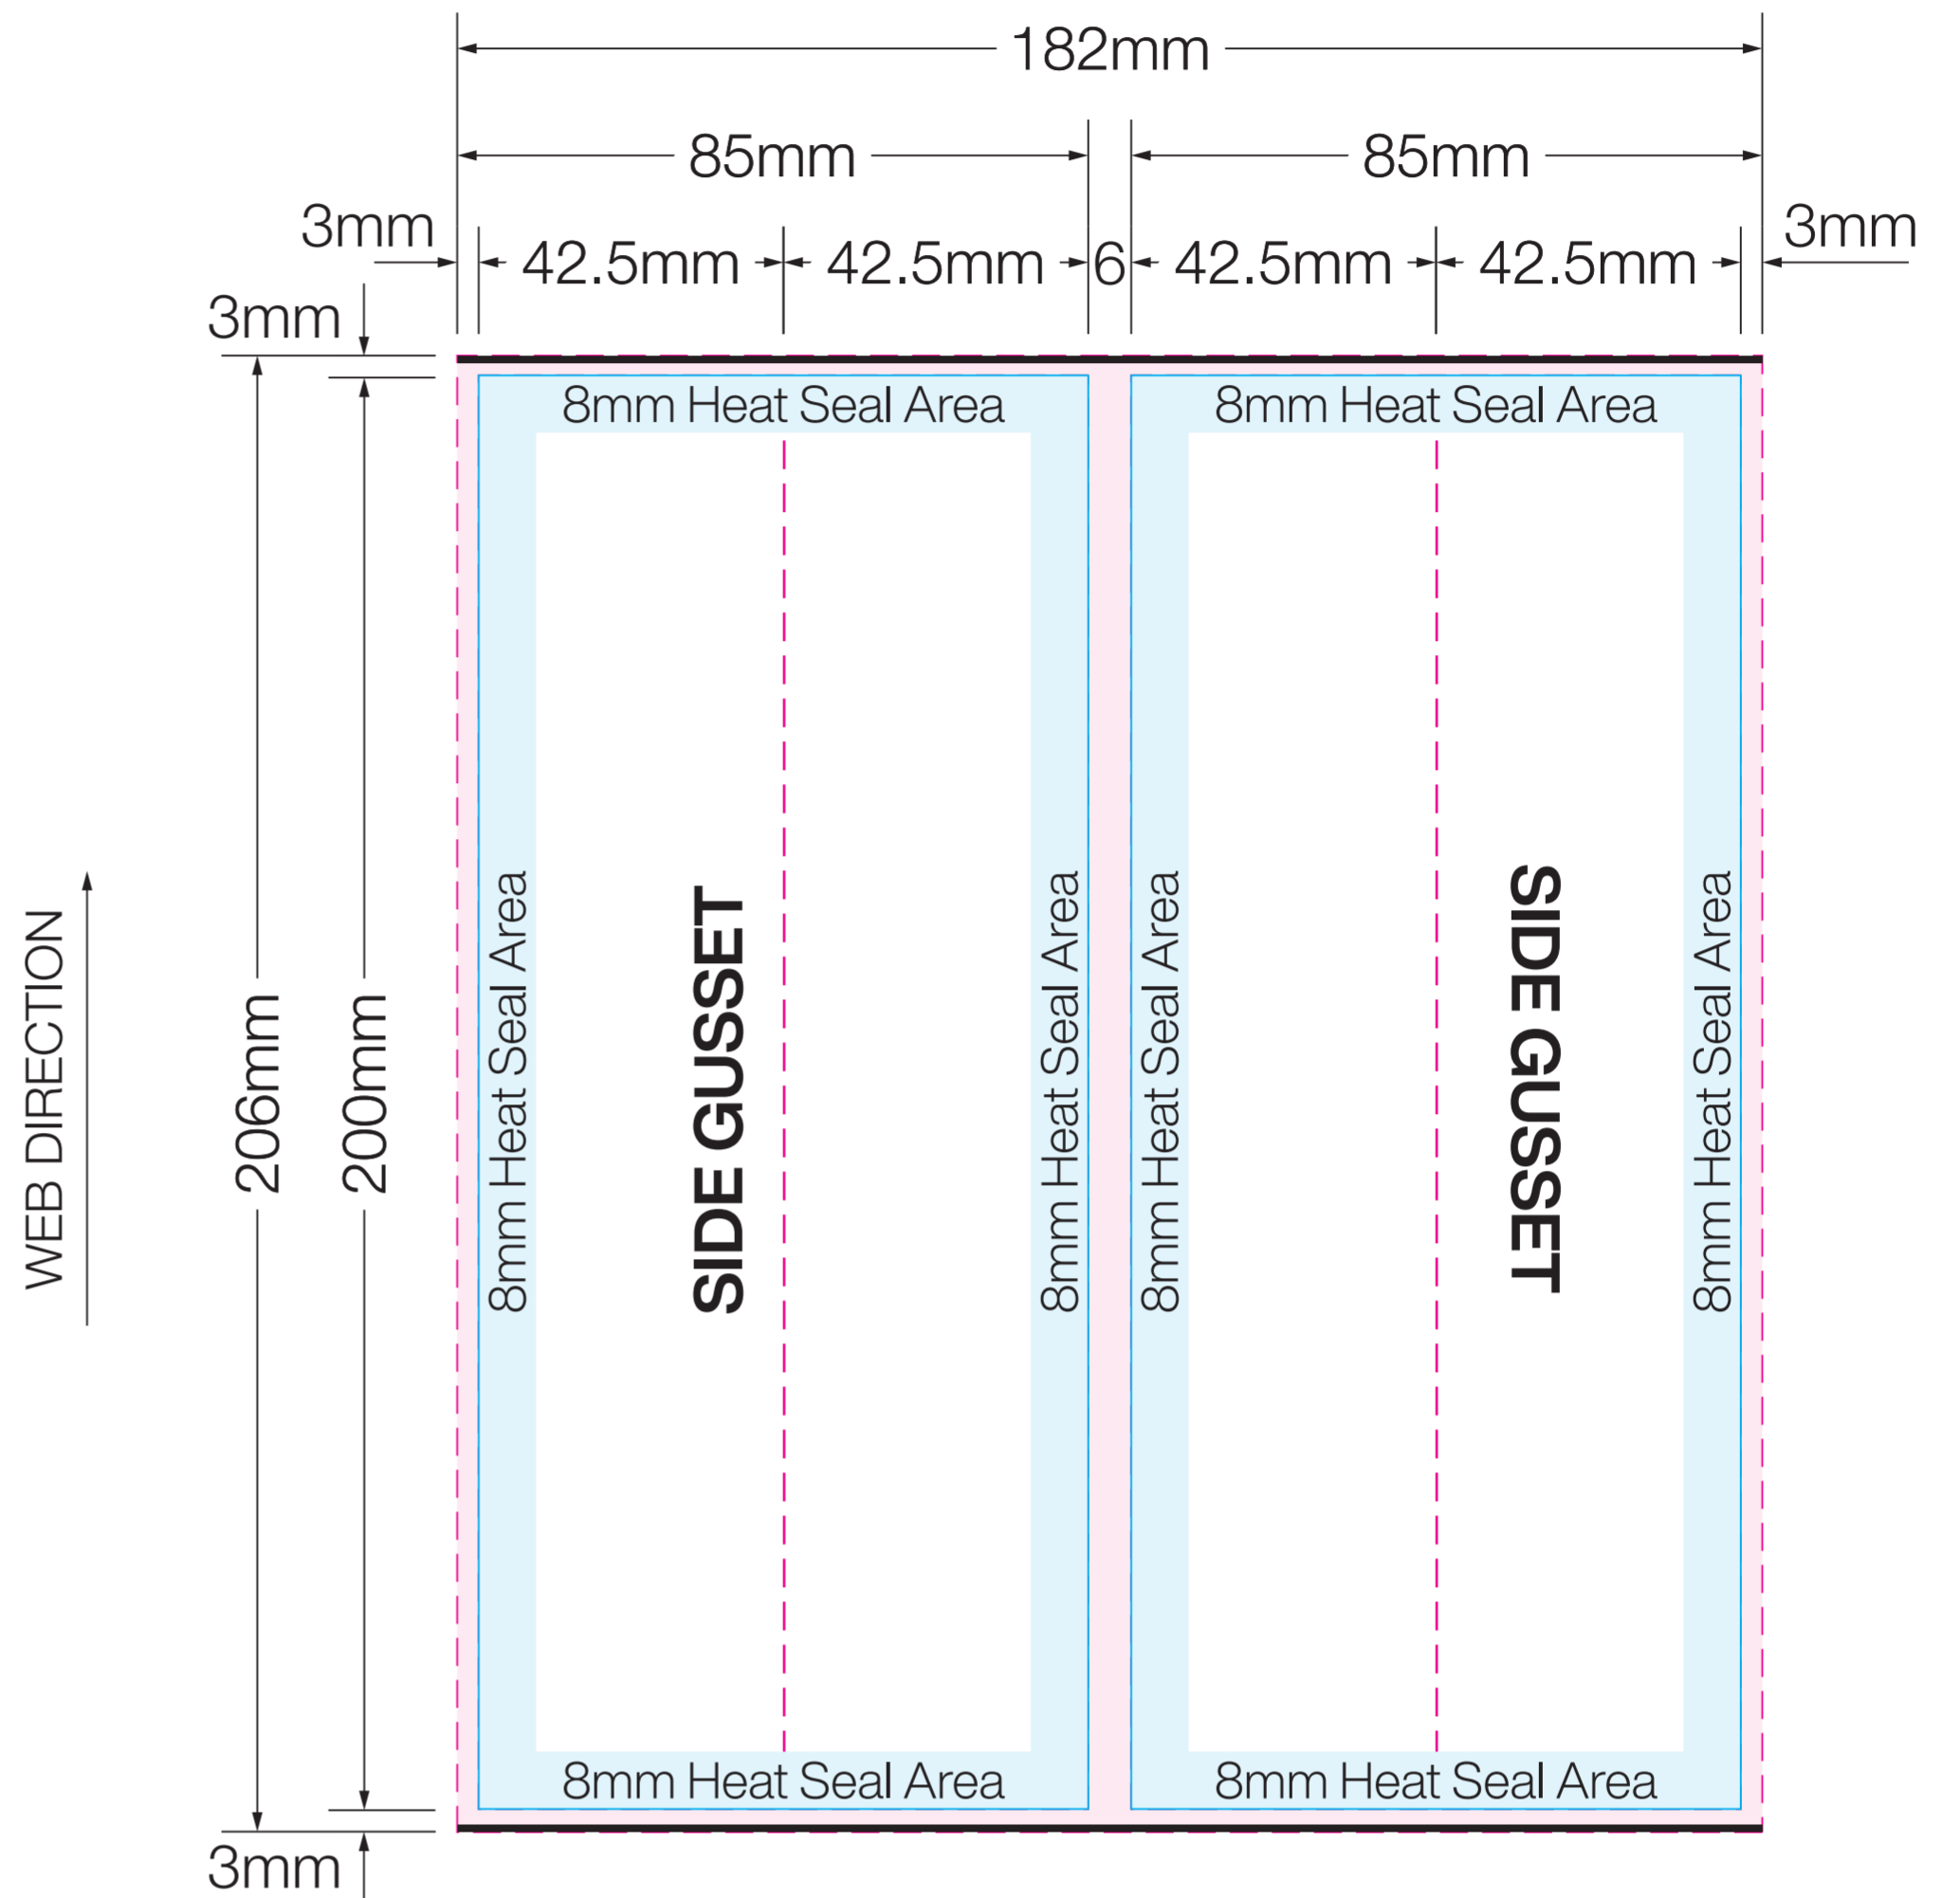

Box bottom bag

250g H 200mm x W 120mm

Gusset: $42.5 + 42.5 = 85\text{mm}$

- seal - image colours large text ok
- cut line
- bleed
- fold line

Coffee bag

SCAN ME

qlmgroup.com

○ labels □ packaging ▣ flexibles ☞ printers ☑ design