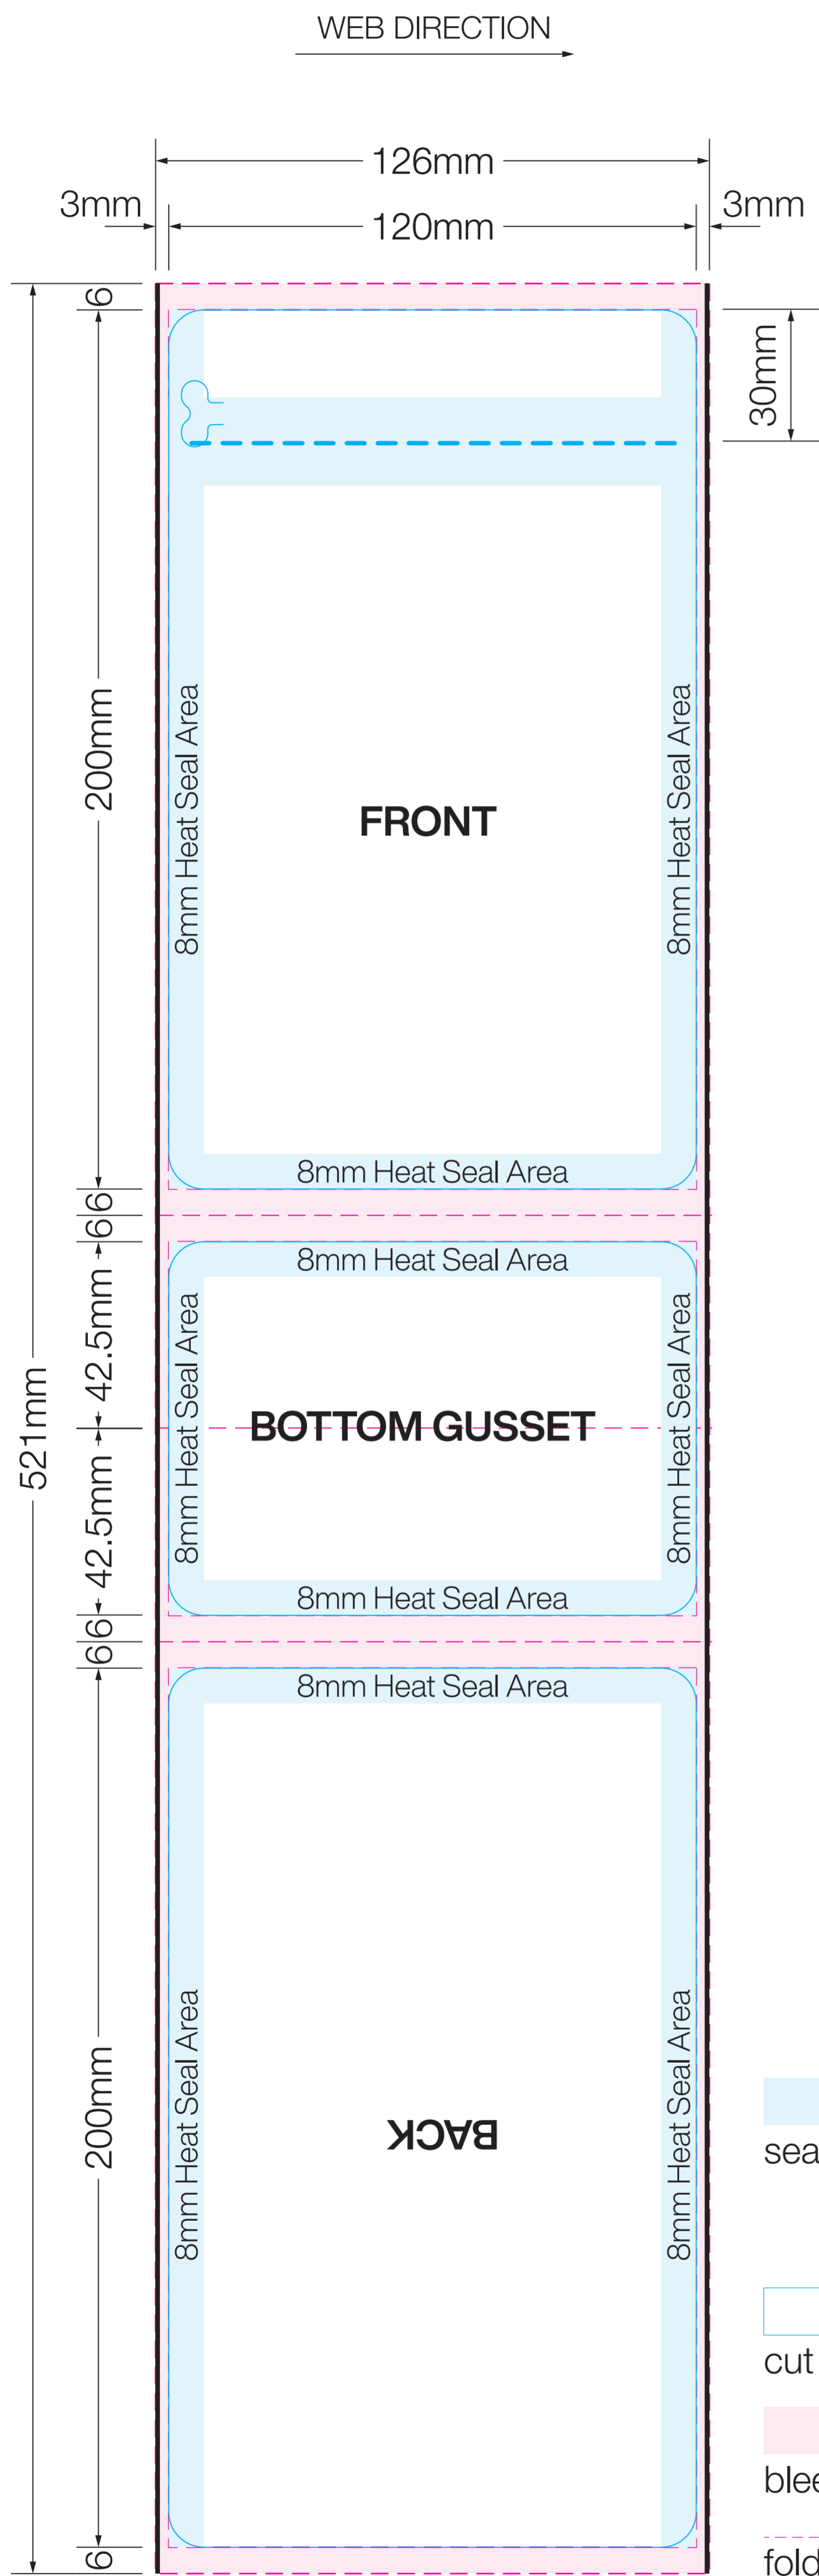

Box bottom bag

250g H 200mm x W 120mm

Gusset: $42.5 + 42.5 = 85\text{mm}$

- seal - image colours large text ok
- cut line
- bleed
- fold line

Coffee bag

SCAN ME

qlmgroup.com

○ labels □ packaging ▣ flexibles ☞ printers ☑ design