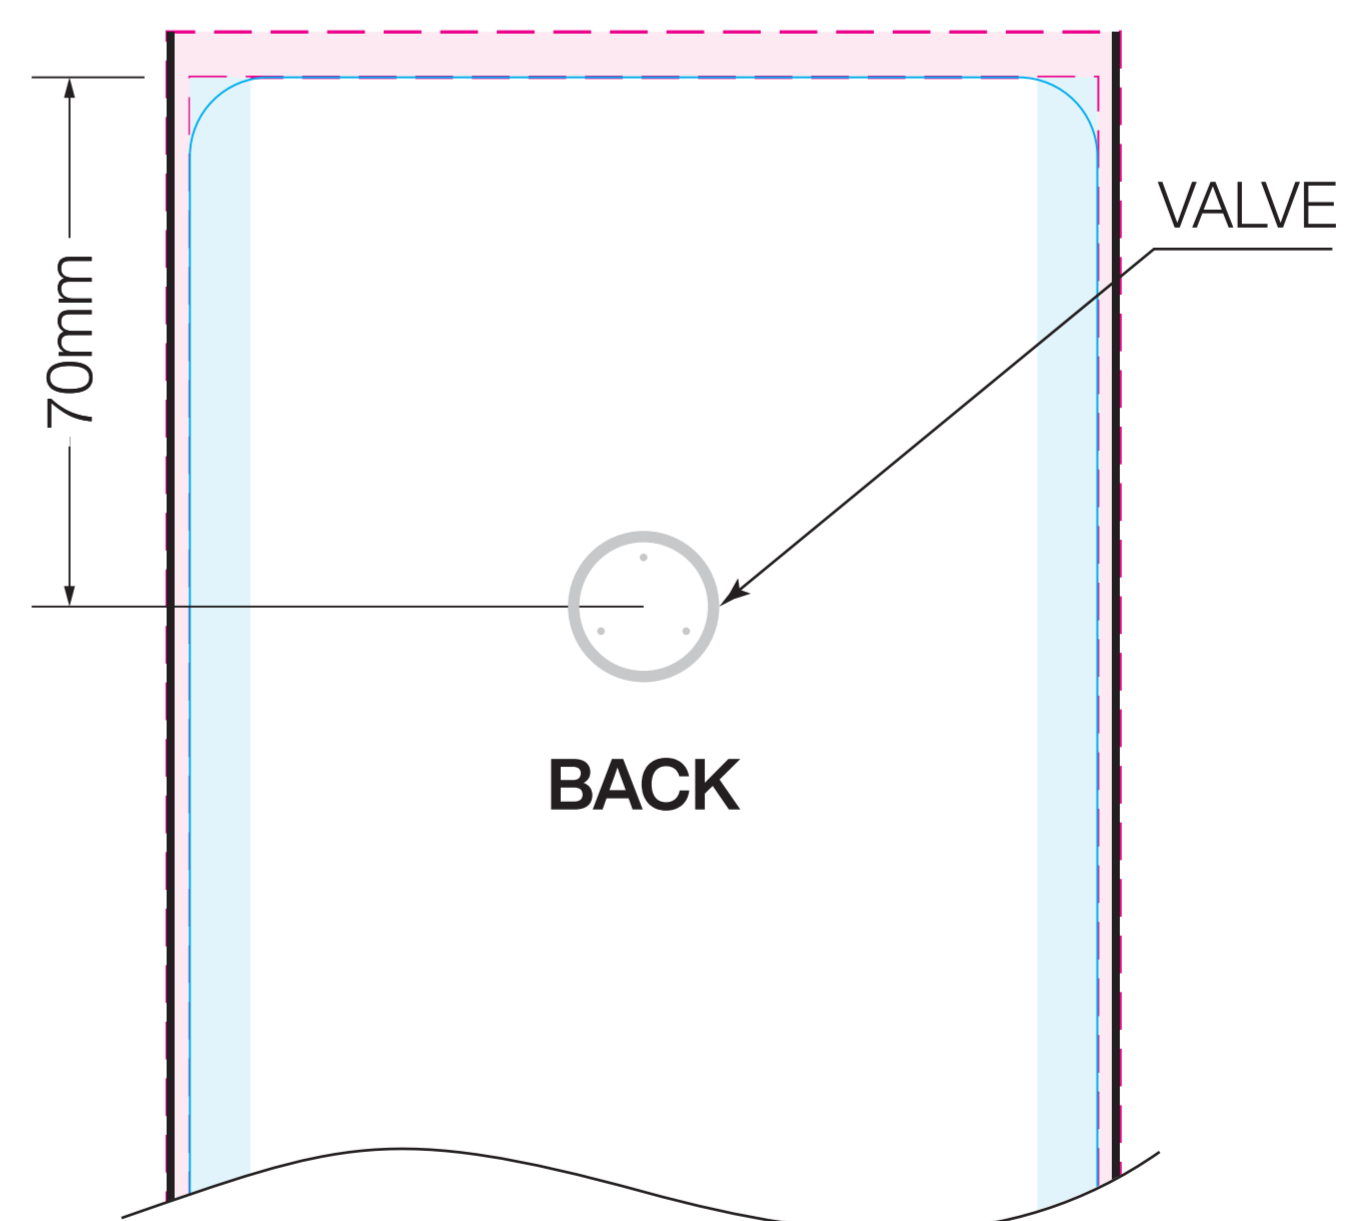

Box bottom bag

250g H 200mm x W 120mm

Gusset: $42.5 + 42.5 = 85\text{mm}$

- seal - image colours large text ok
- cut line
- bleed
- fold line

Coffee bag

SCAN ME

qlmgroup.com

○ labels □ packaging ▣ flexibles ☞ printers ☑ design