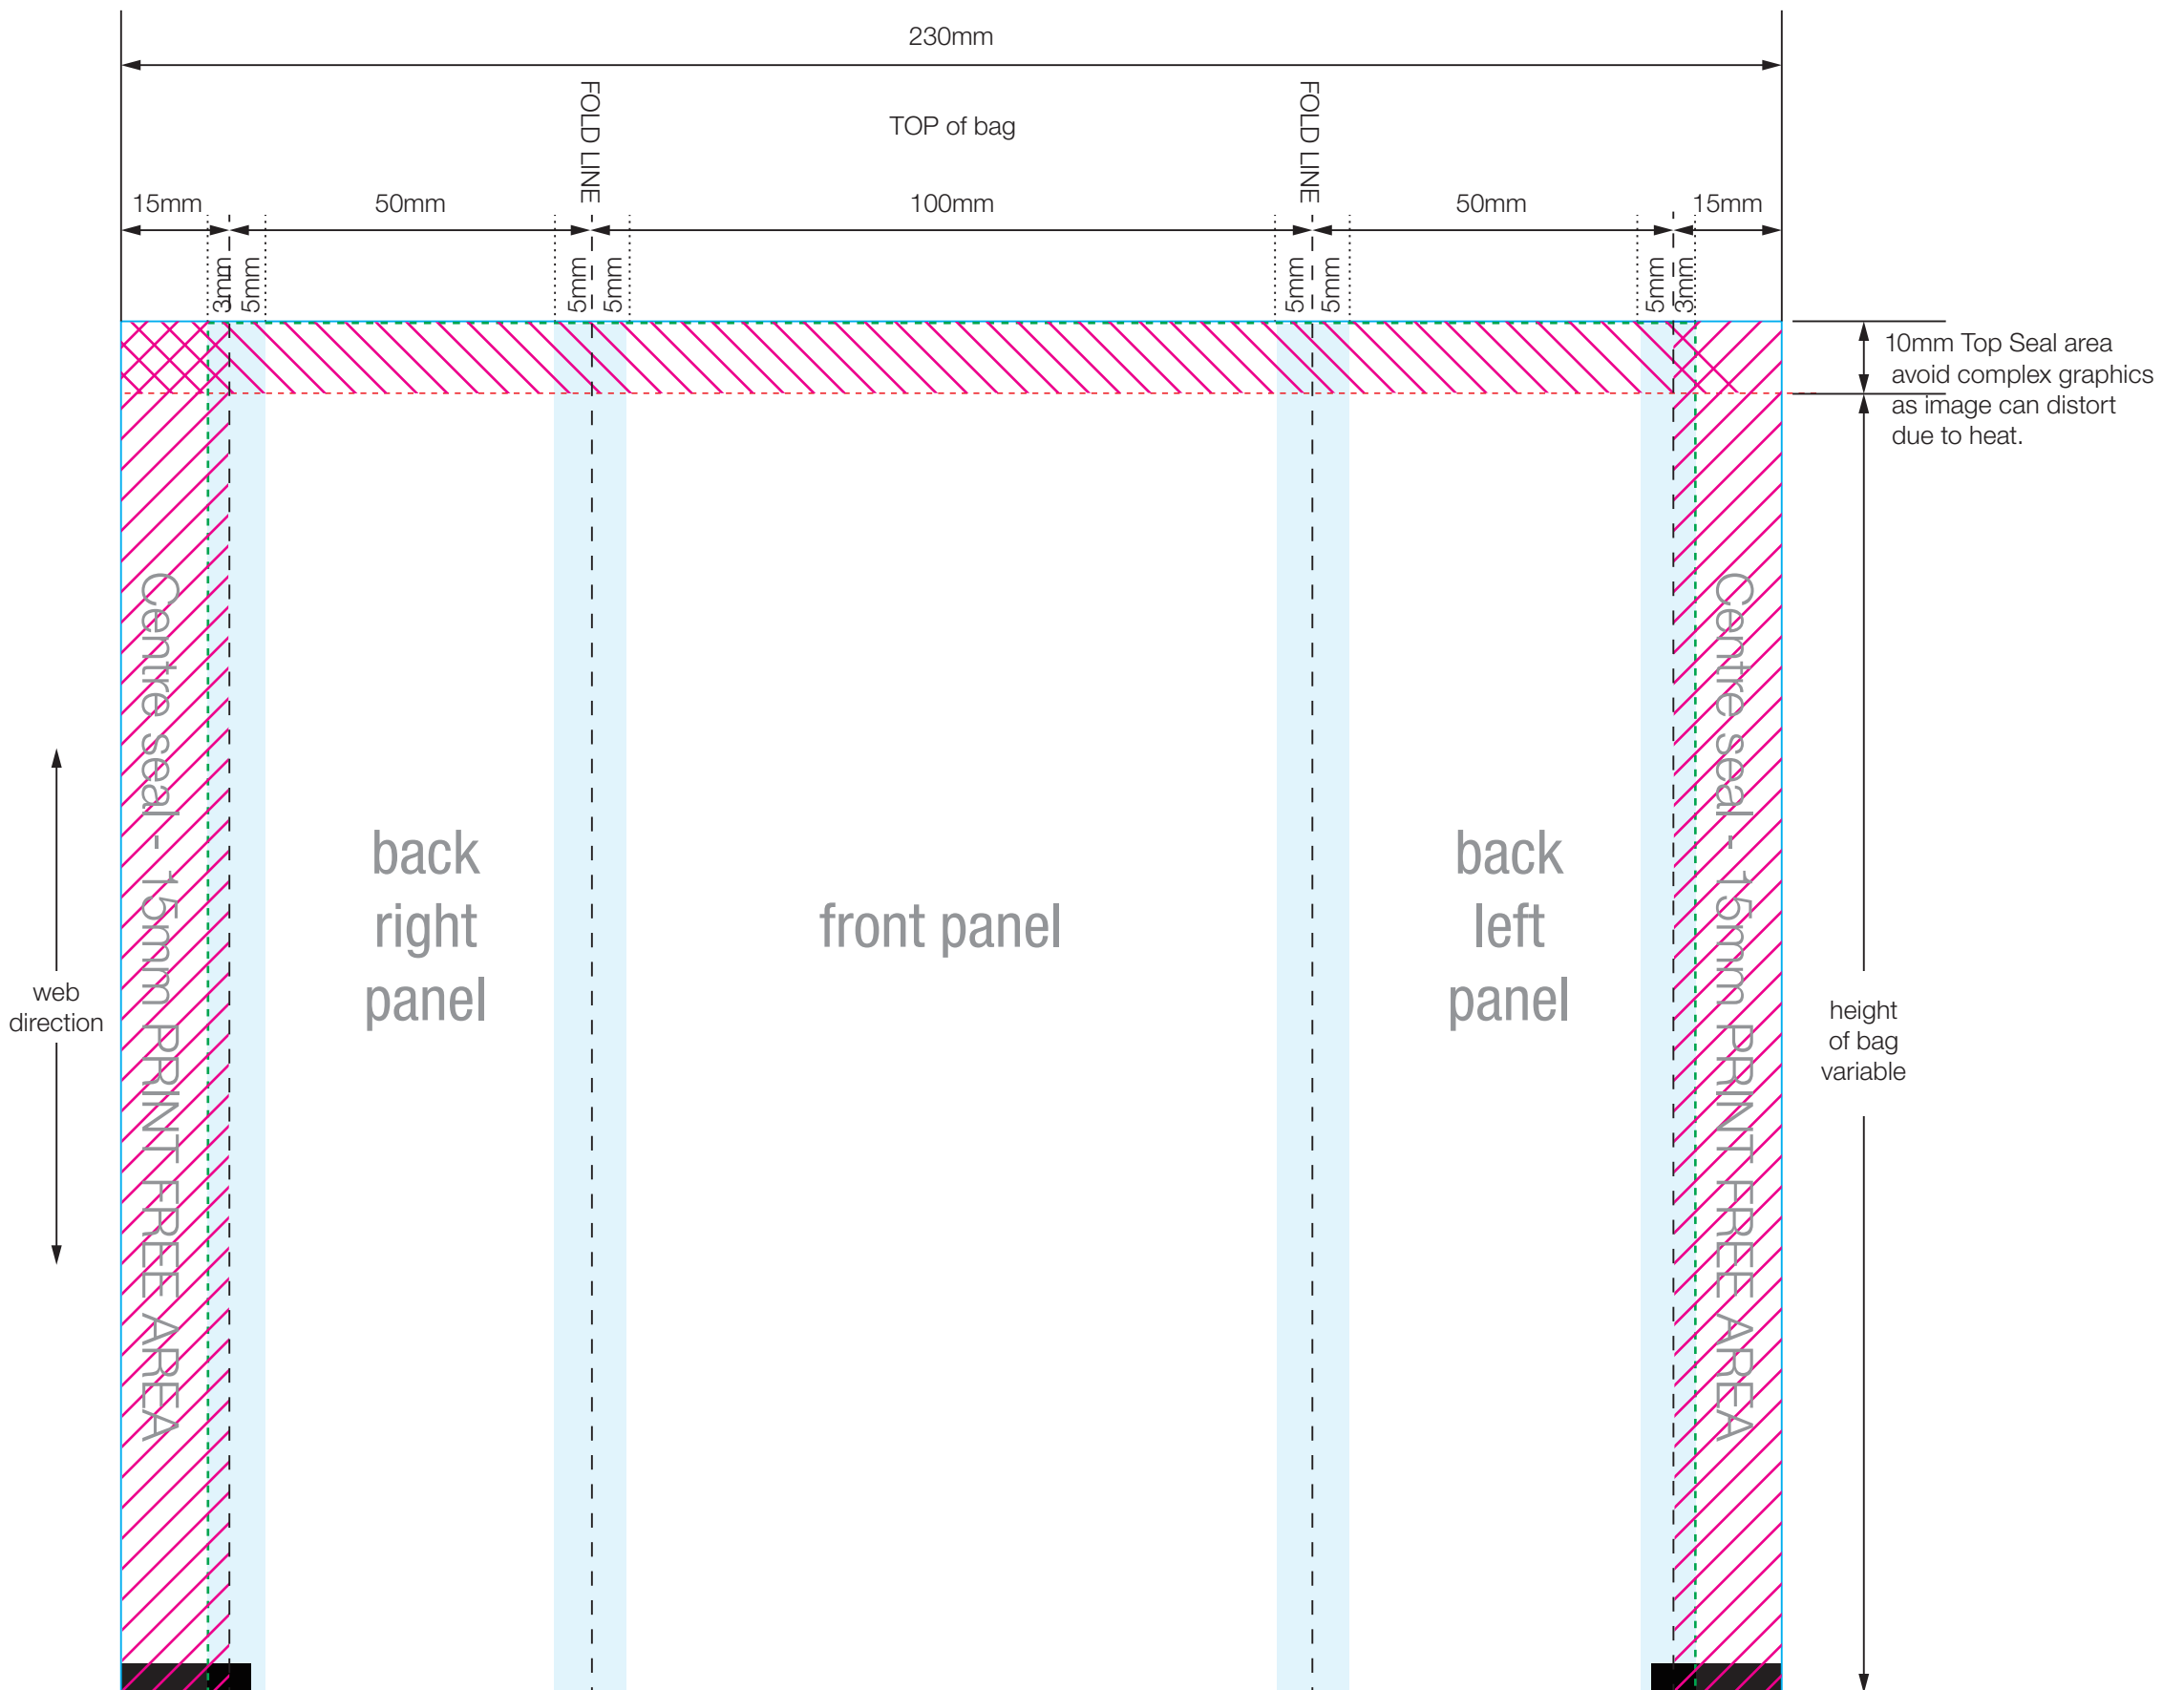

Centre seal bag

Bag size: 100mm x variable

- = Seal area - Colour but no type
- = Fold area - Colour but no type
- = Eye mark 18 x 4mm

SCAN ME

qlmgroup.com

labels packaging flexibles printers design