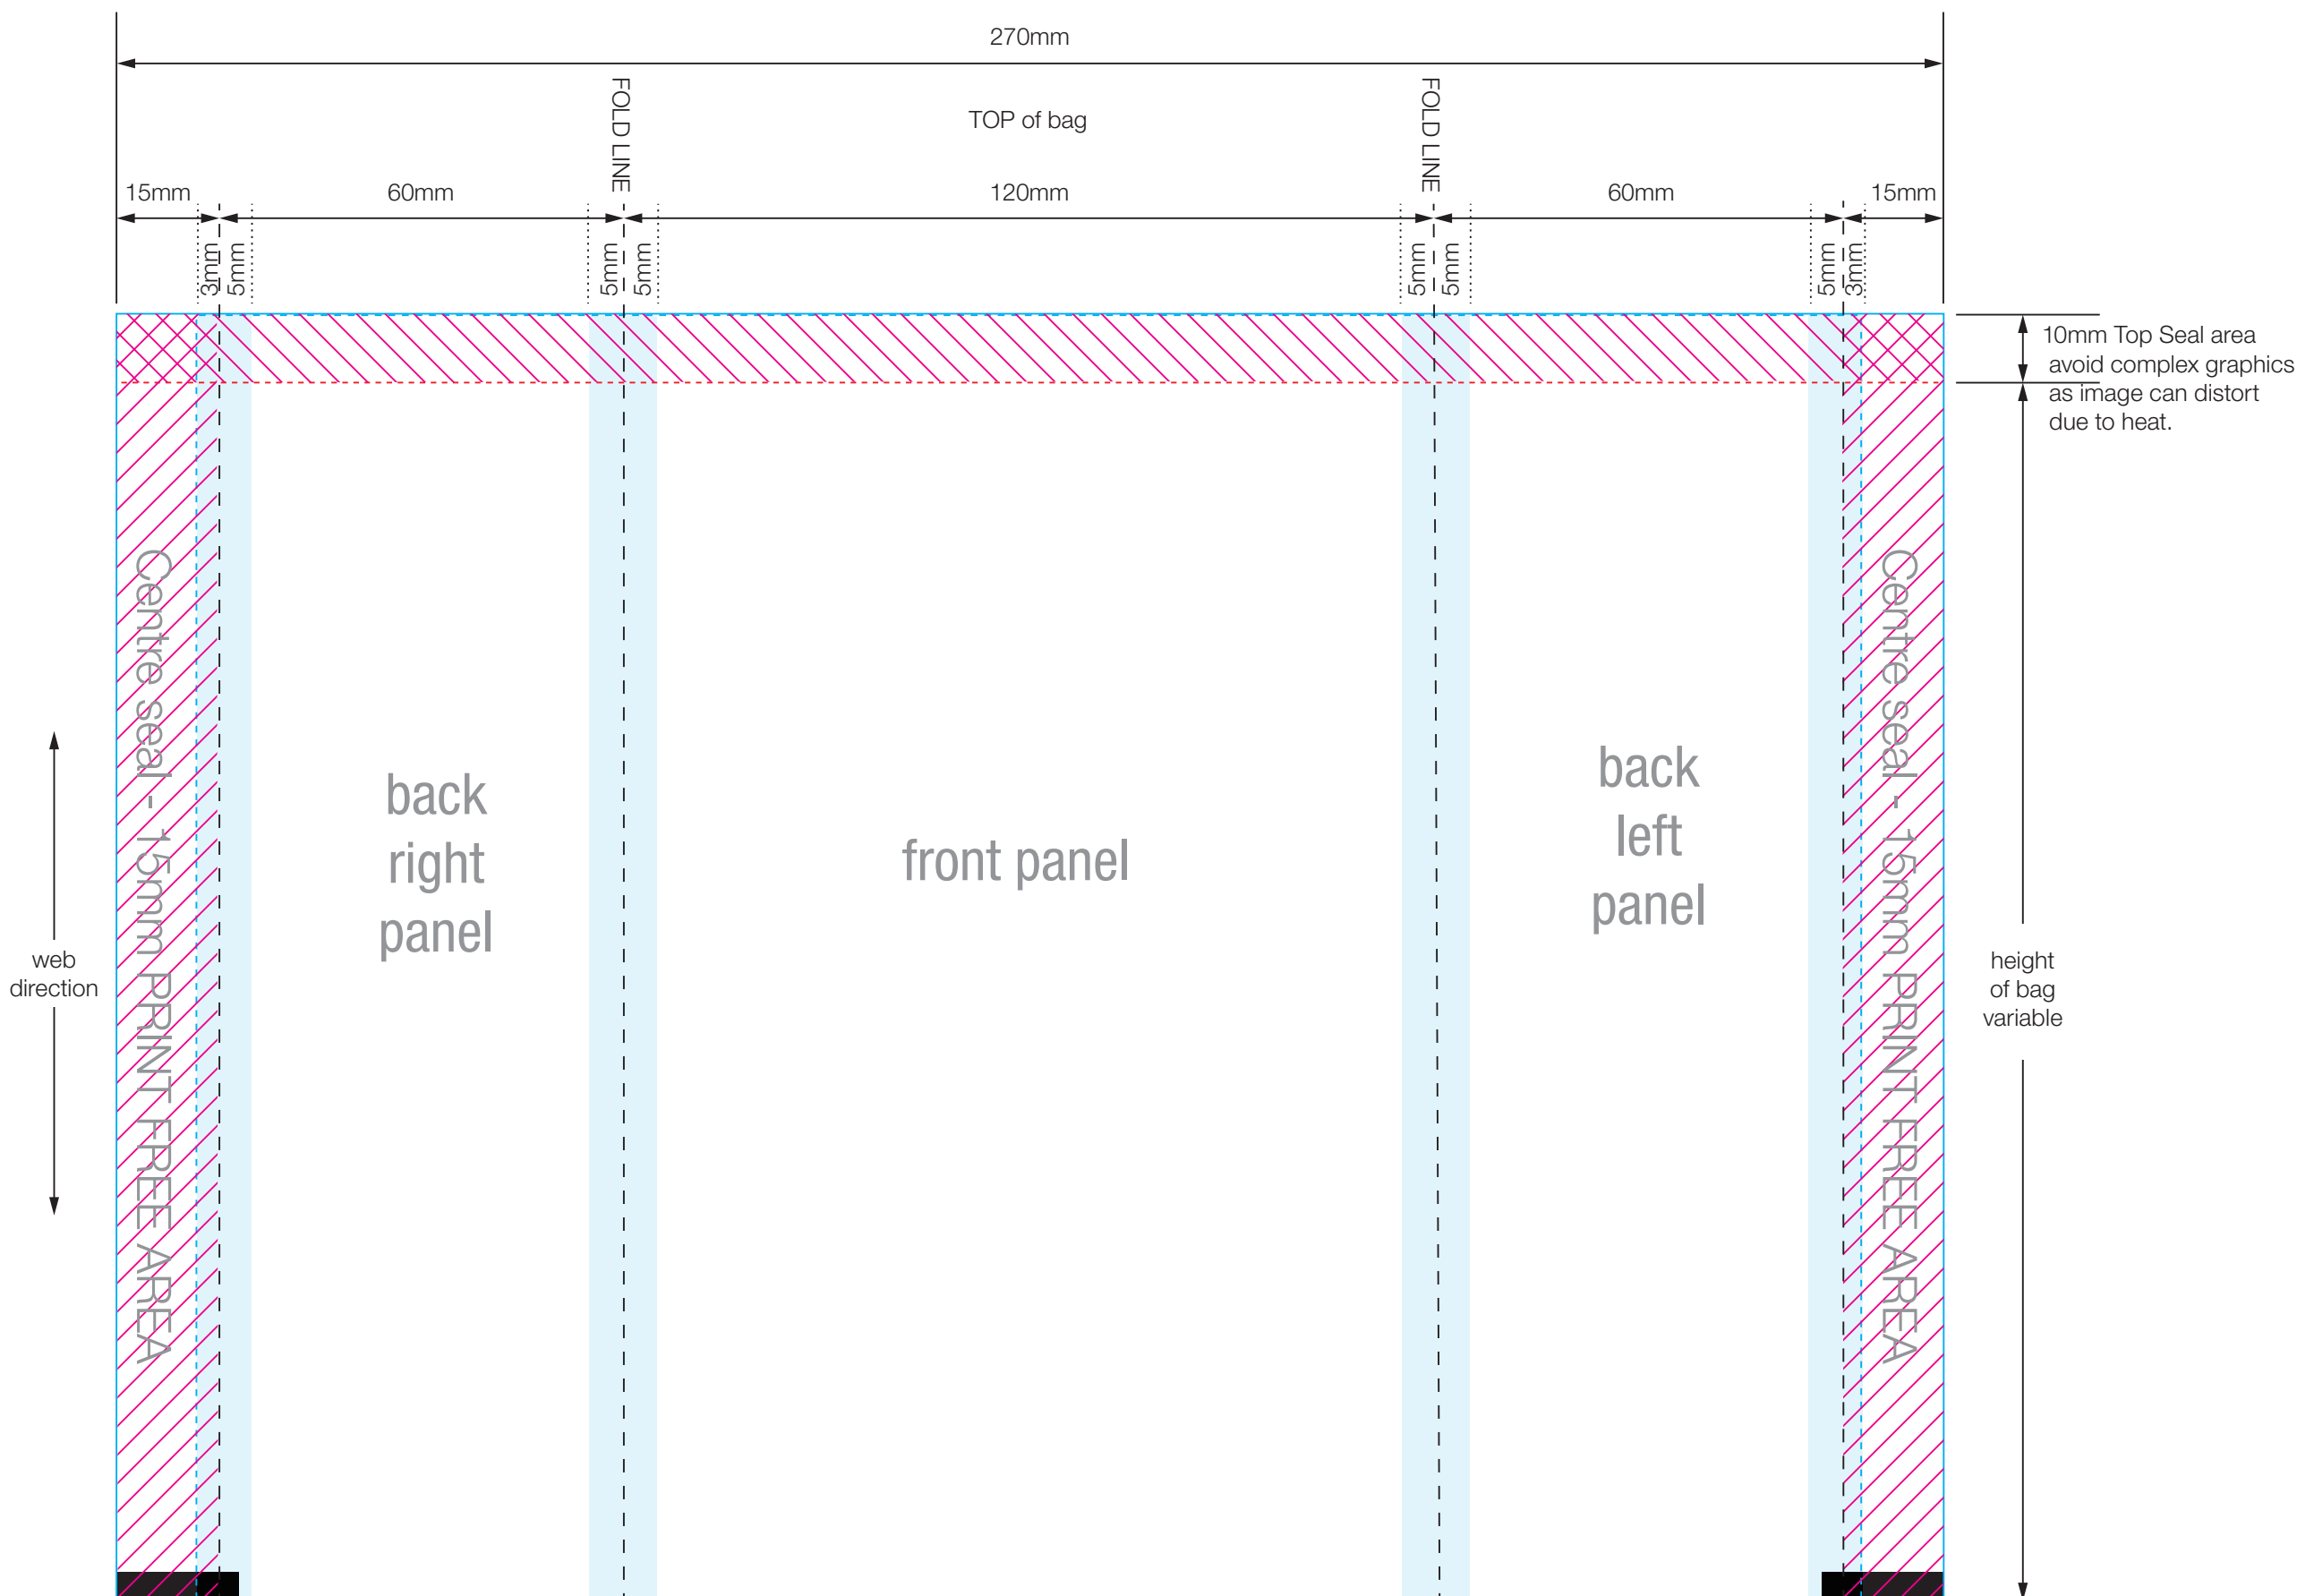

Centre seal bag

Bag size: 120mm x variable

-  = Seal area - Colour but no type
-  = Fold area - Colour but no type
-  = Eye mark 18 x 4mm