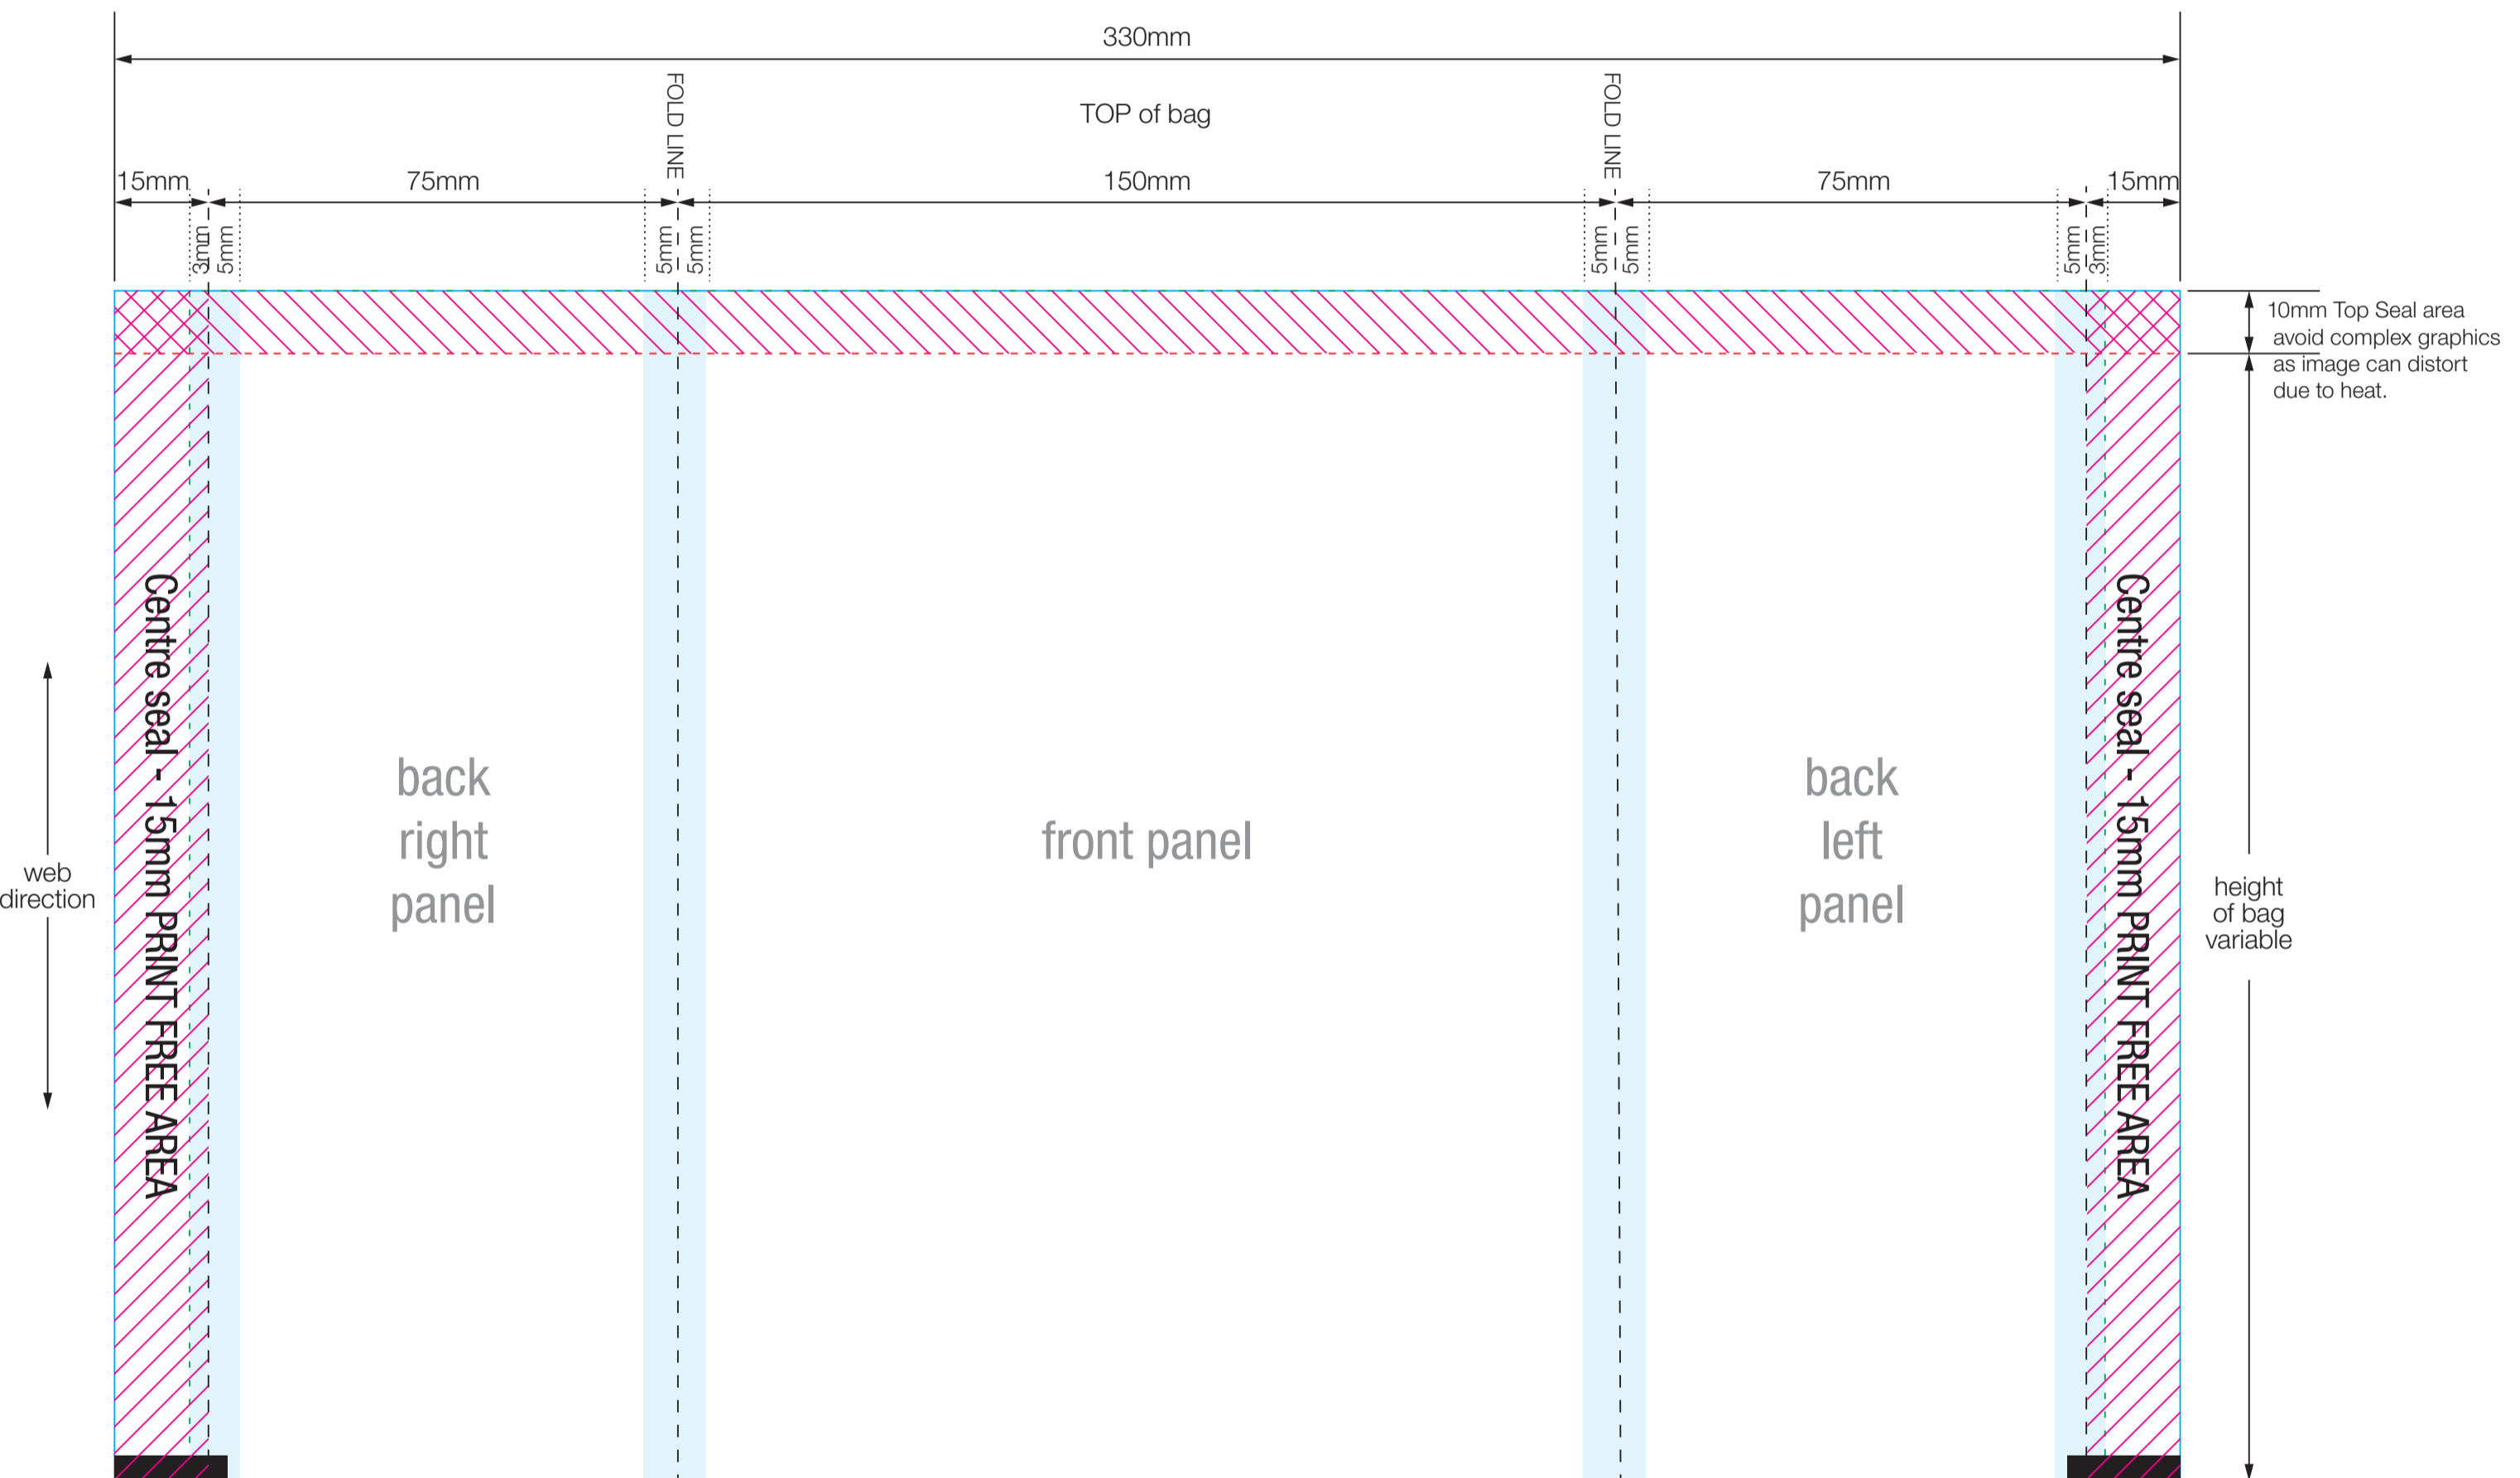

Centre seal bag

Bag size: 150mm x variable

- = Seal area - Colour but no type
- = Fold area - Colour but no type
- = Eye mark 18 x 4mm