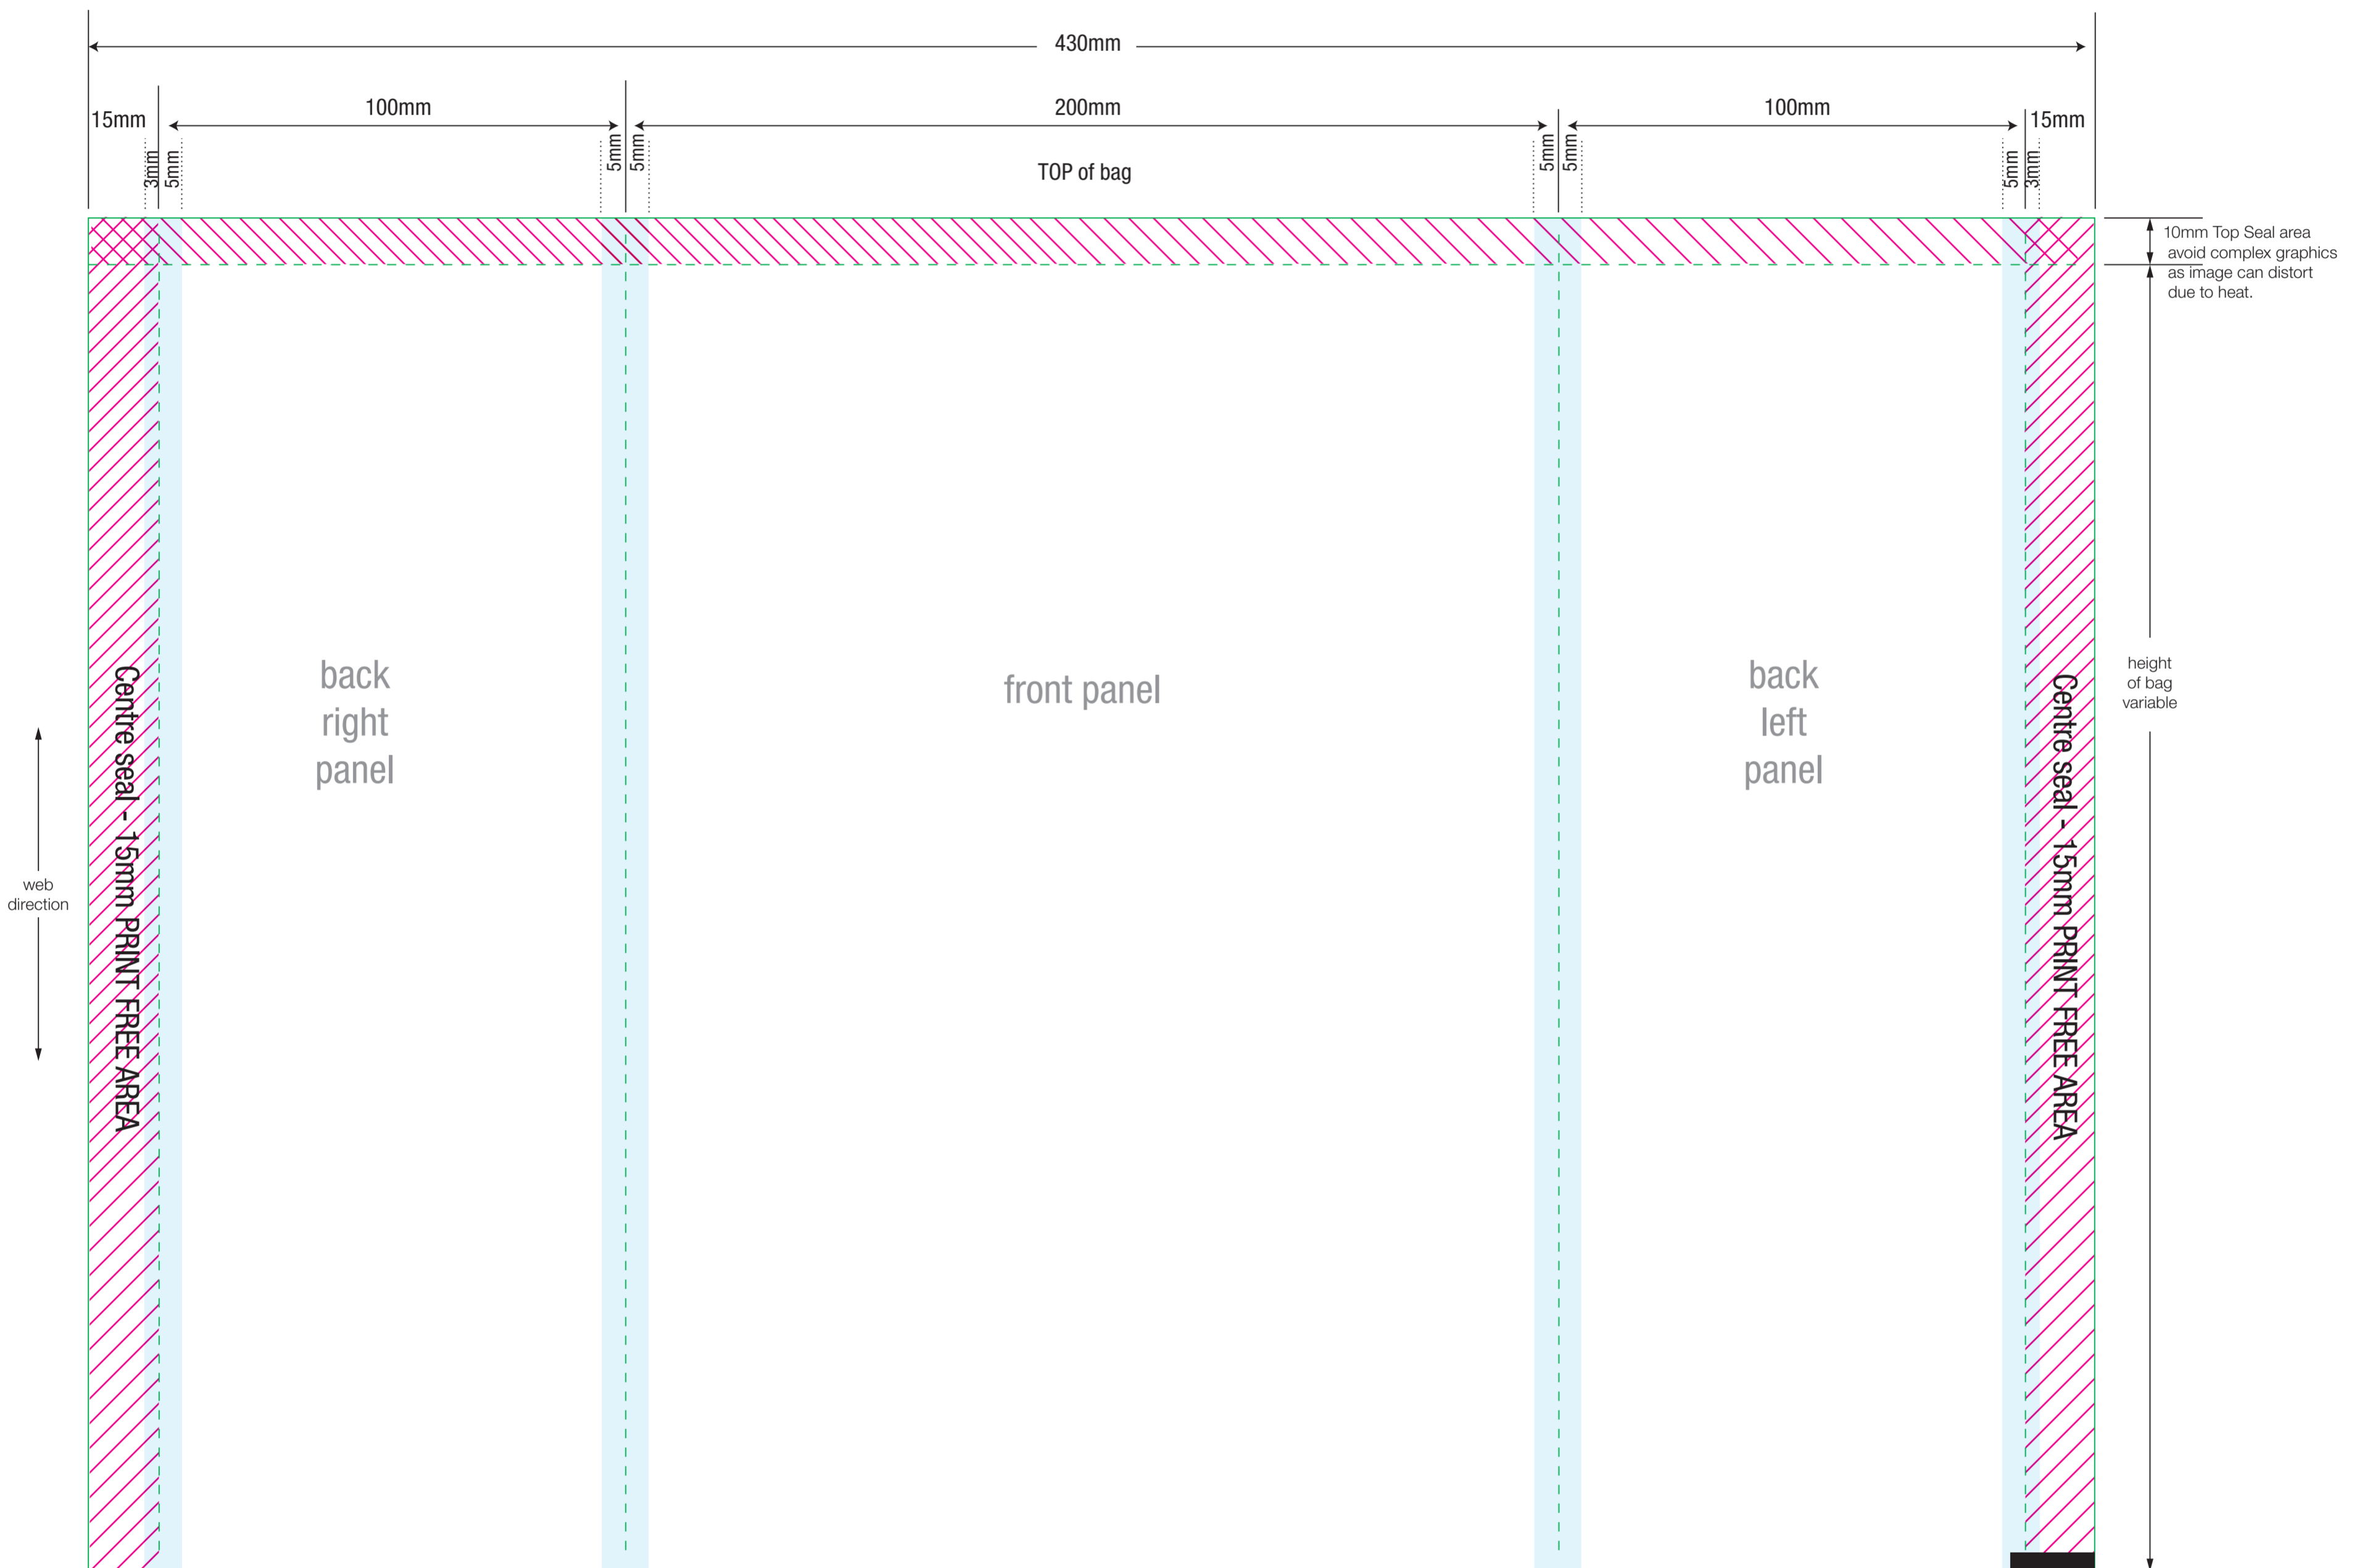

# Centre seal bag

Bag size: 200mm x variable

-  = Seal area - Colour but no type
-  = Fold area - Colour but no type
-  = Eye mark 18 x 4mm