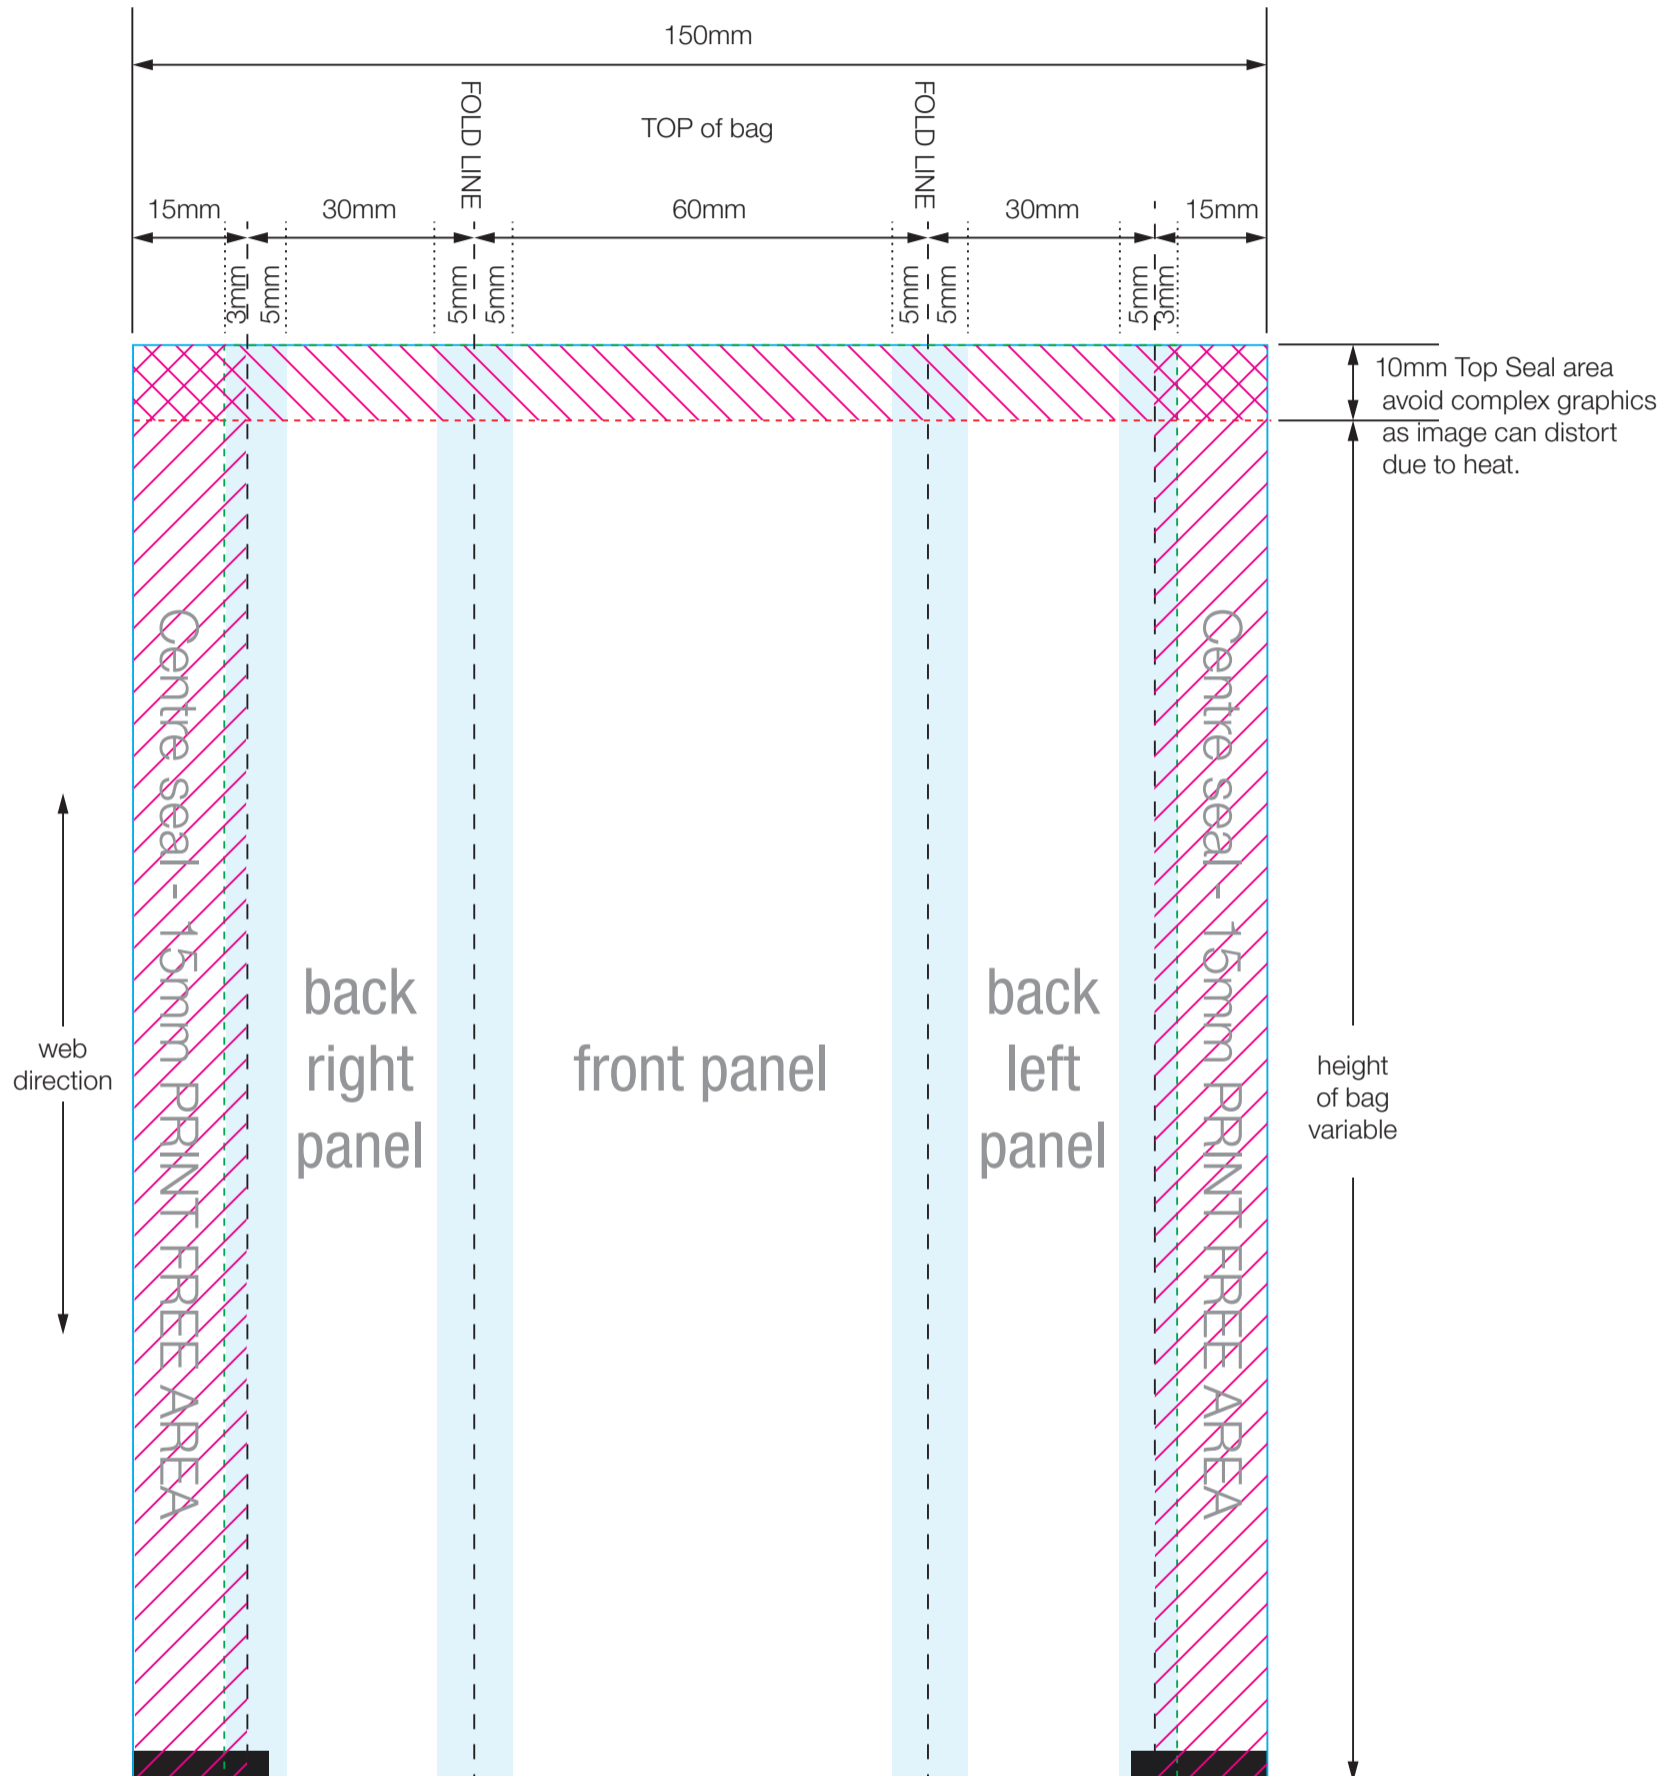

# Centre seal bag

Bag size: 60mm x variable

- = Seal area - Colour but no type
- = Fold area - Colour but no type
- = Eye mark 18 x 4mm