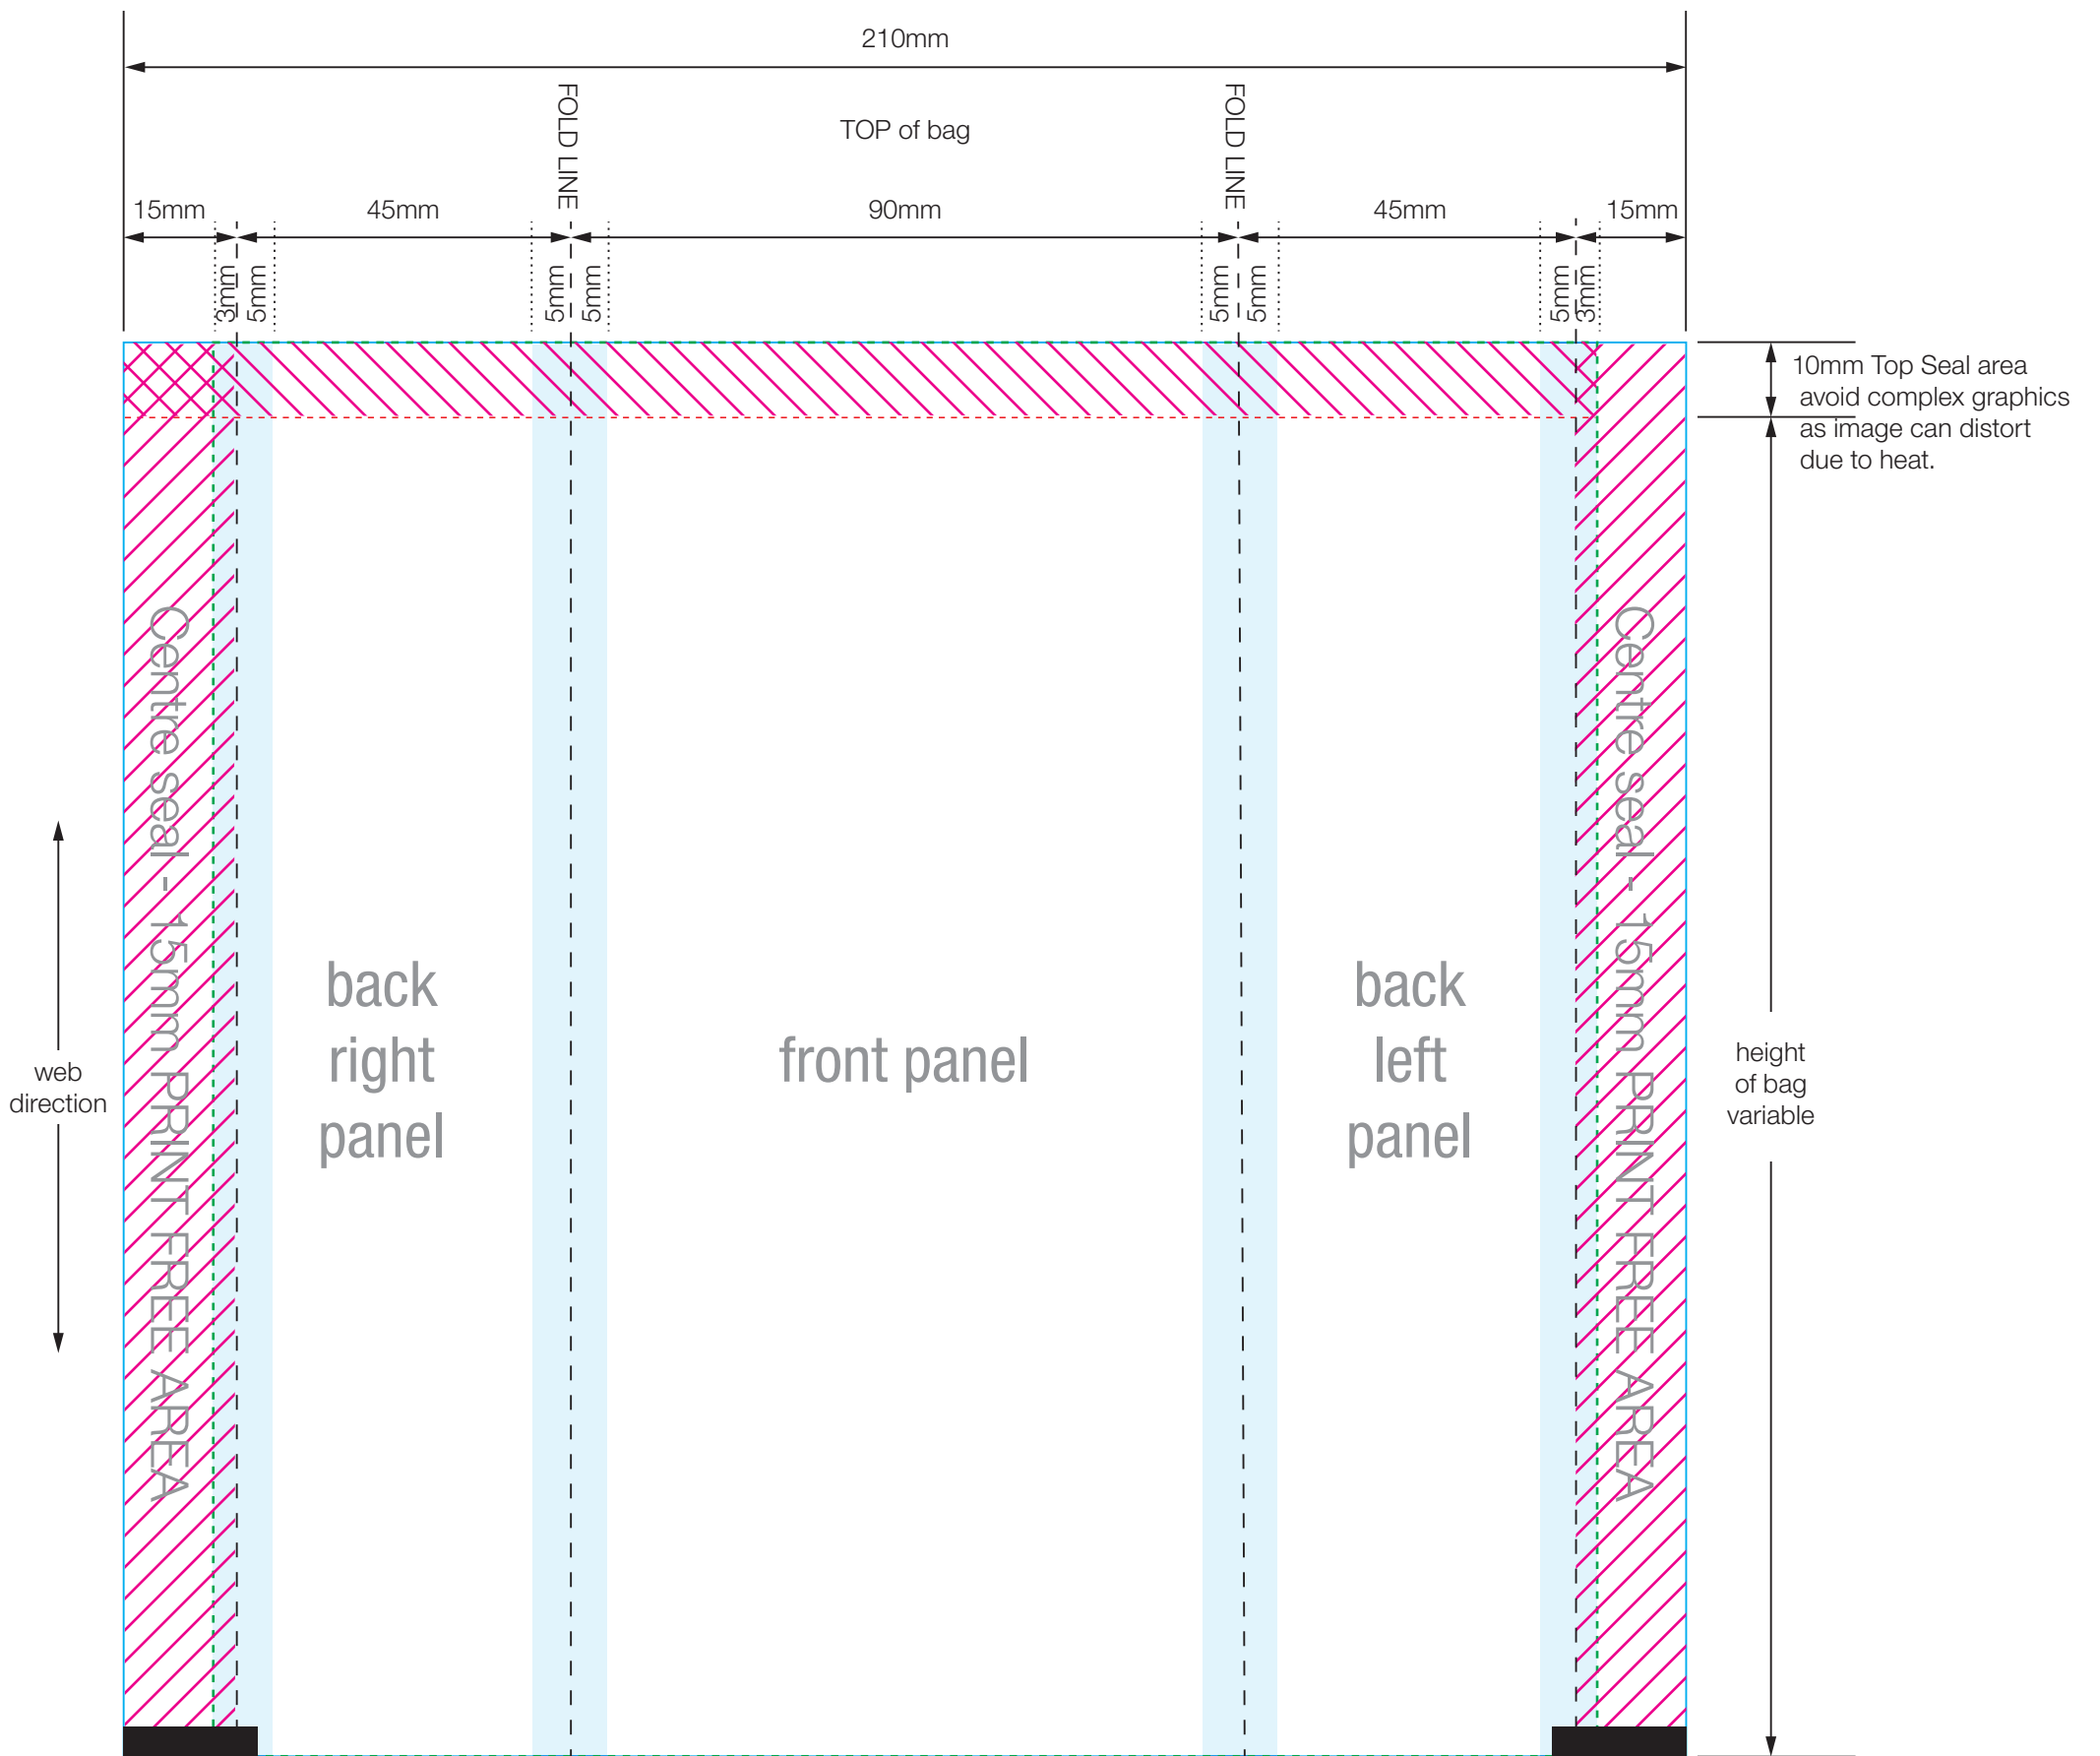

Centre seal bag

Bag size: 90mm x variable

-  = Seal area - Colour but no type
-  = Fold area - Colour but no type
-  = Eye mark 18 x 4mm