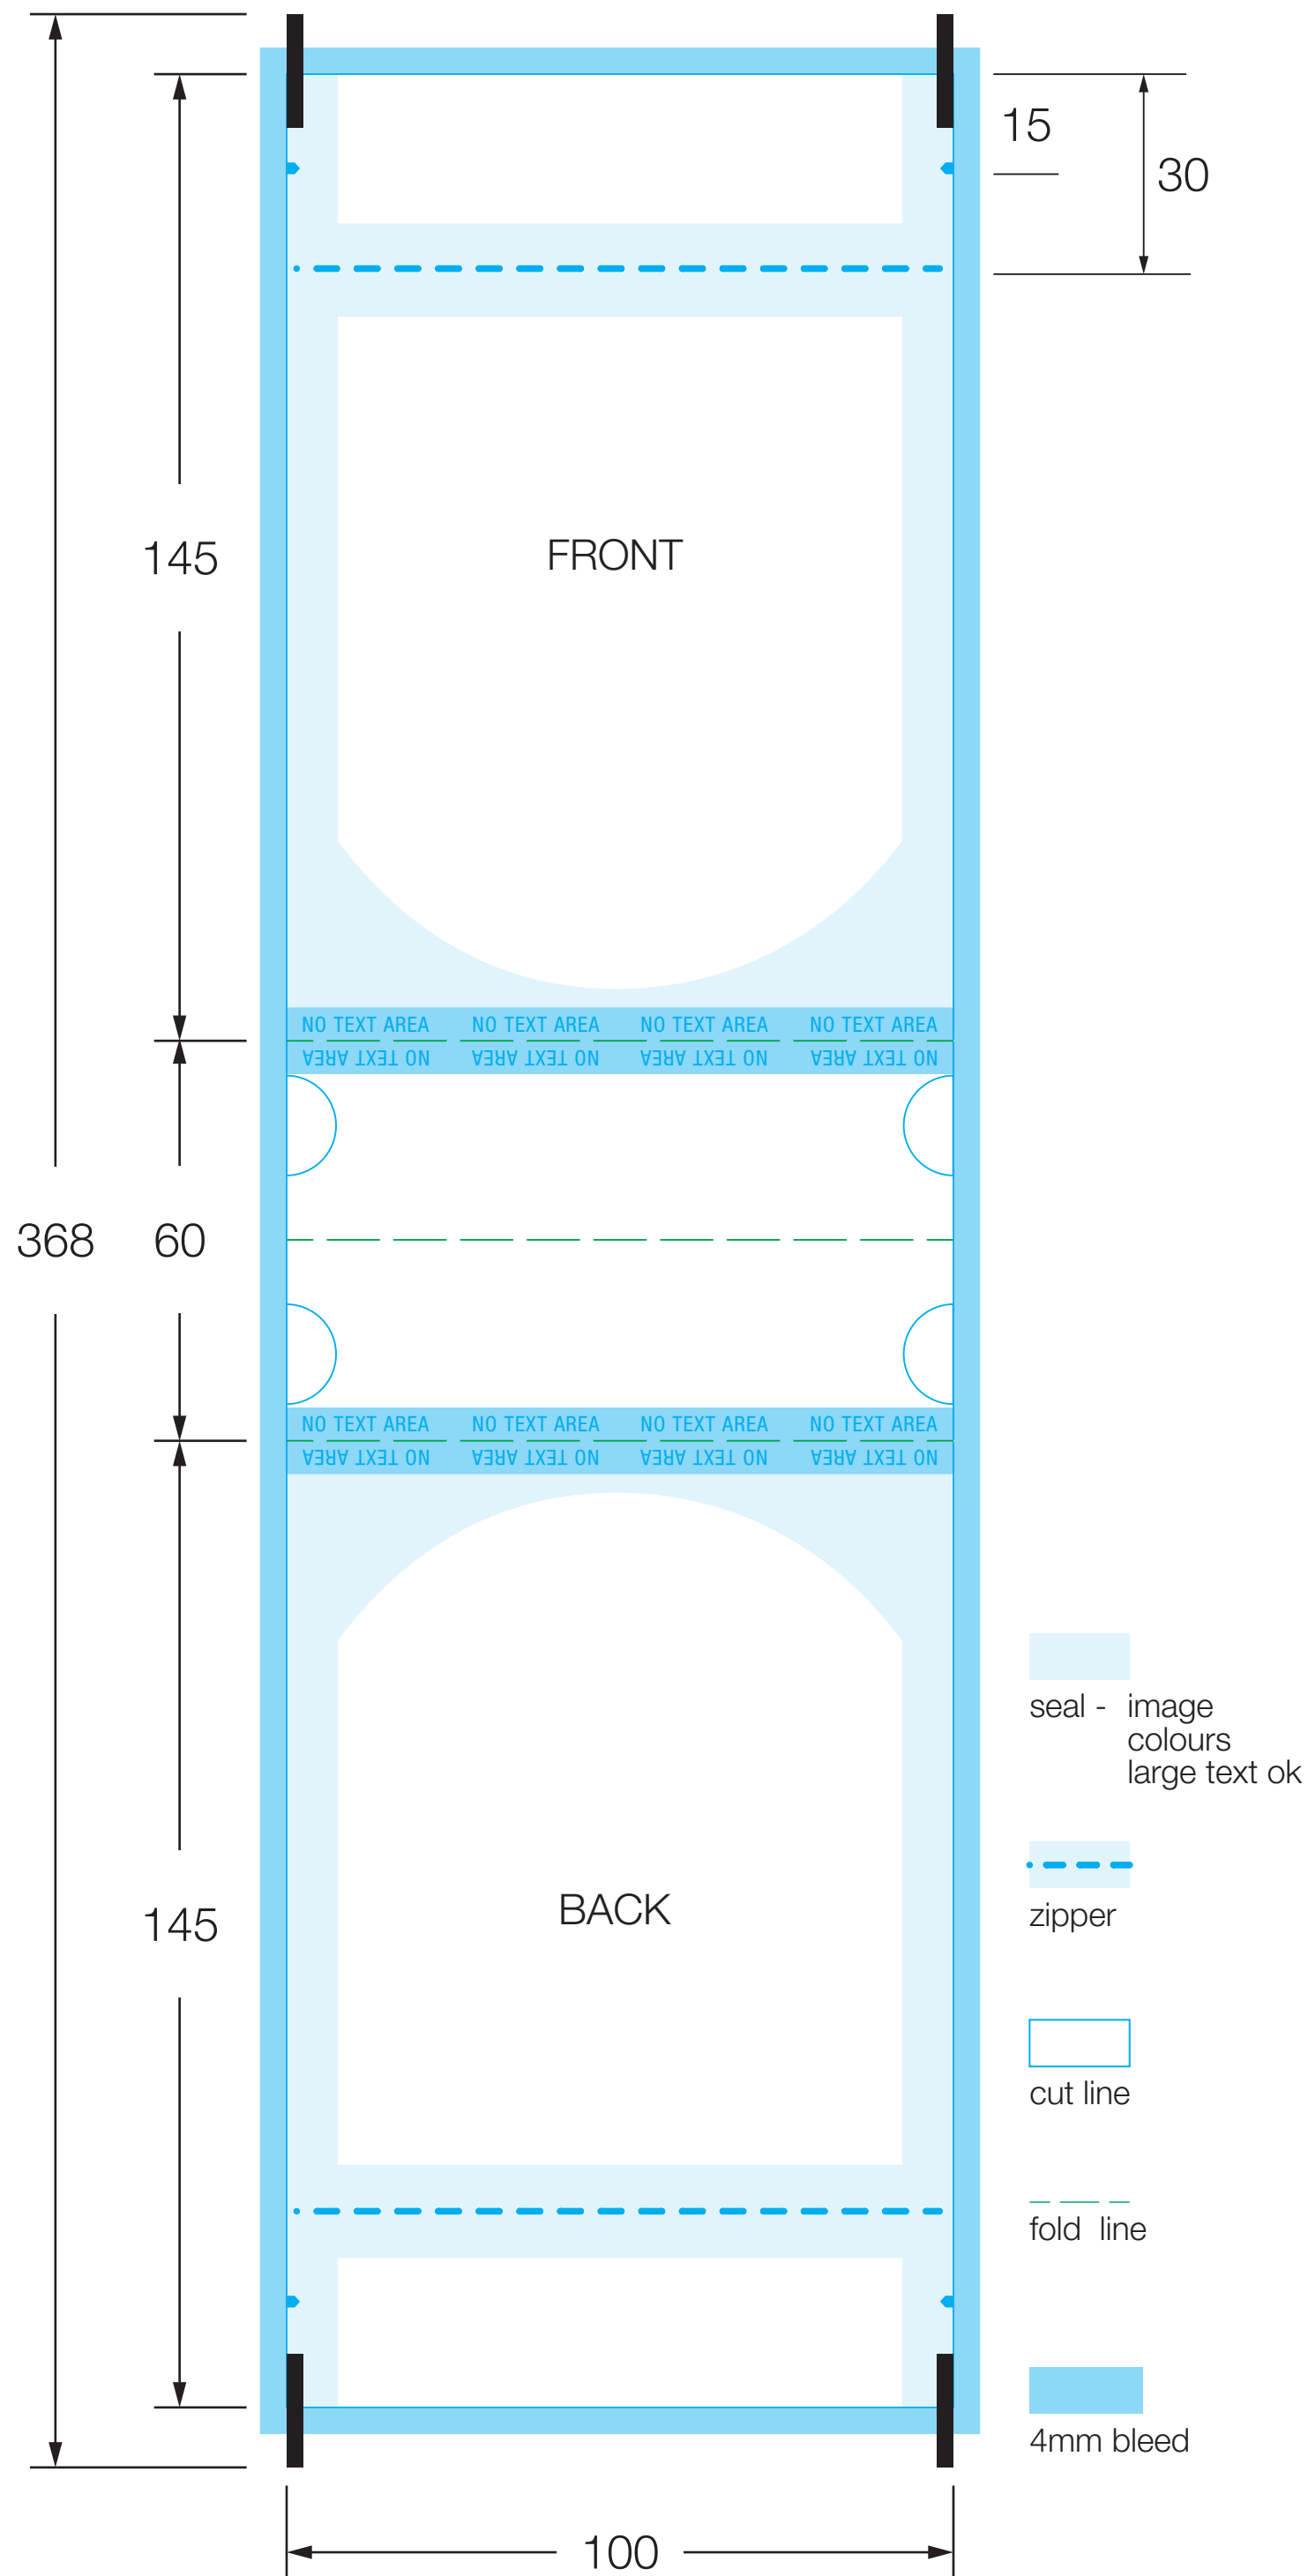

# Stand up pouch

100W x 145H

Gusset: 30 + 30 = 60mm

SCAN ME

qlmgroup.com

labels packaging flexibles printers design