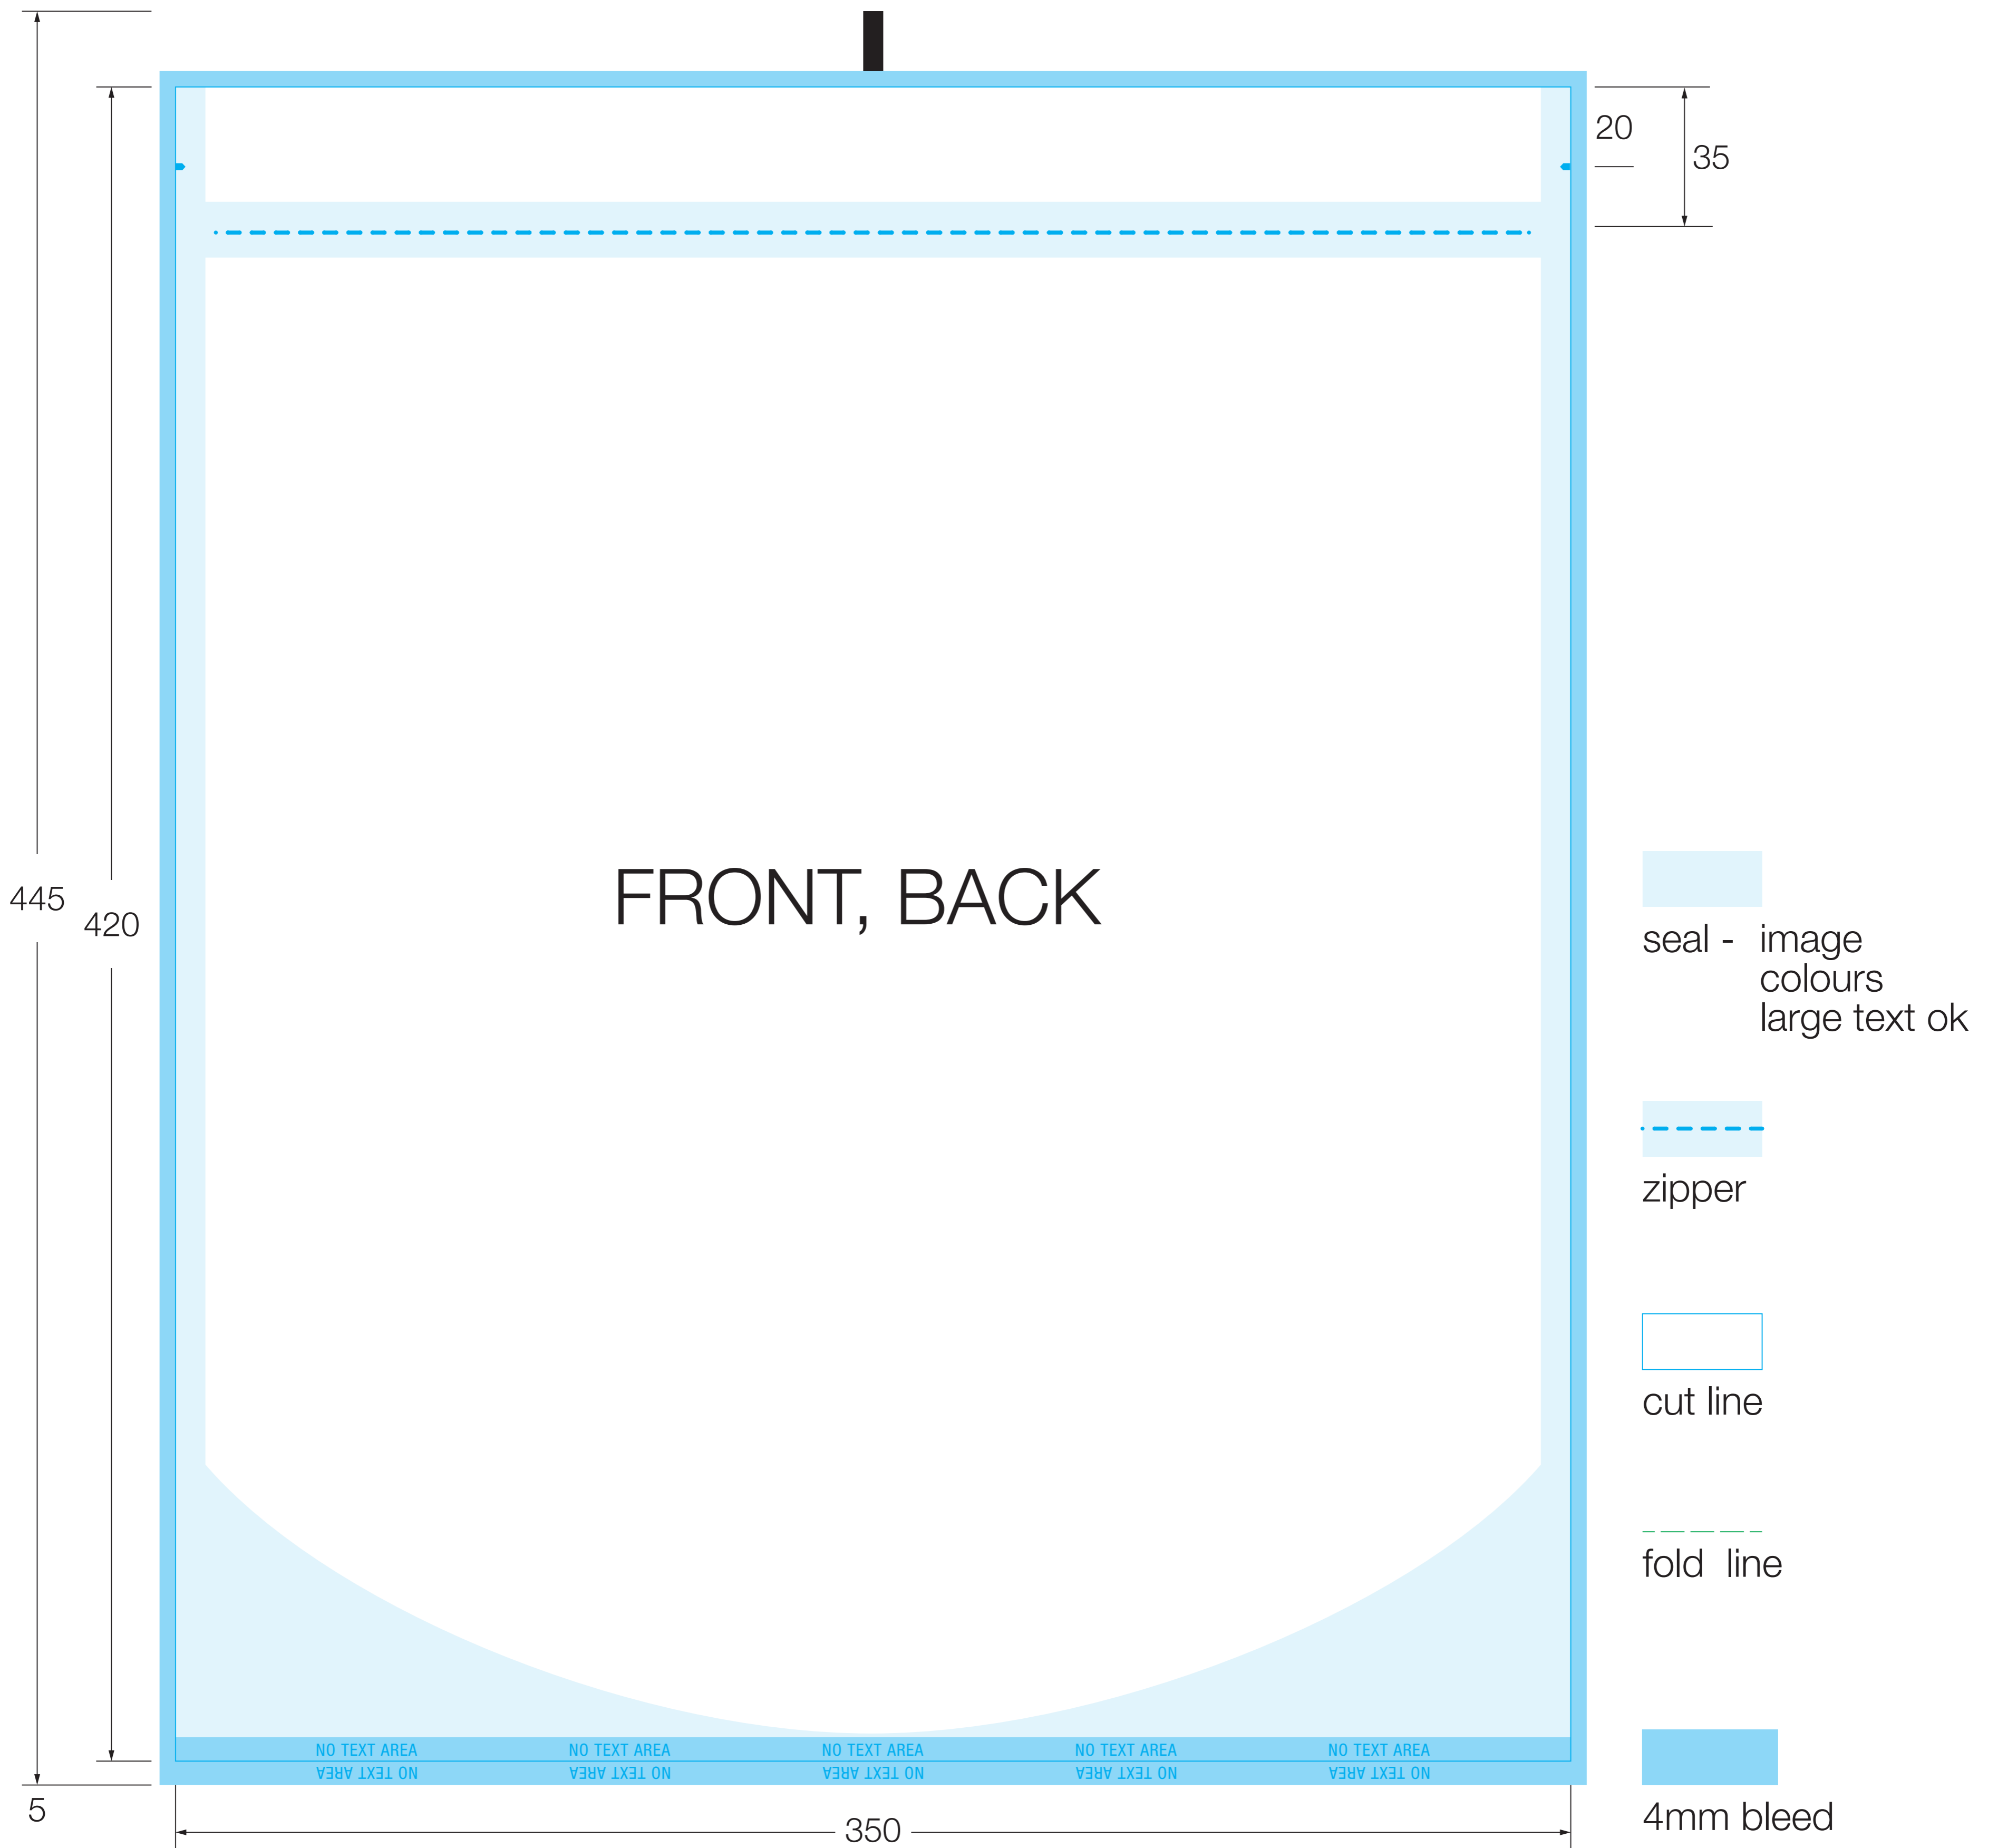

# Stand up pouch

350W x 420H

Plain (unprinted) gusset: 75 + 75 = 150mm

SCAN ME

qlmgroup.com

labels packaging flexibles printers design